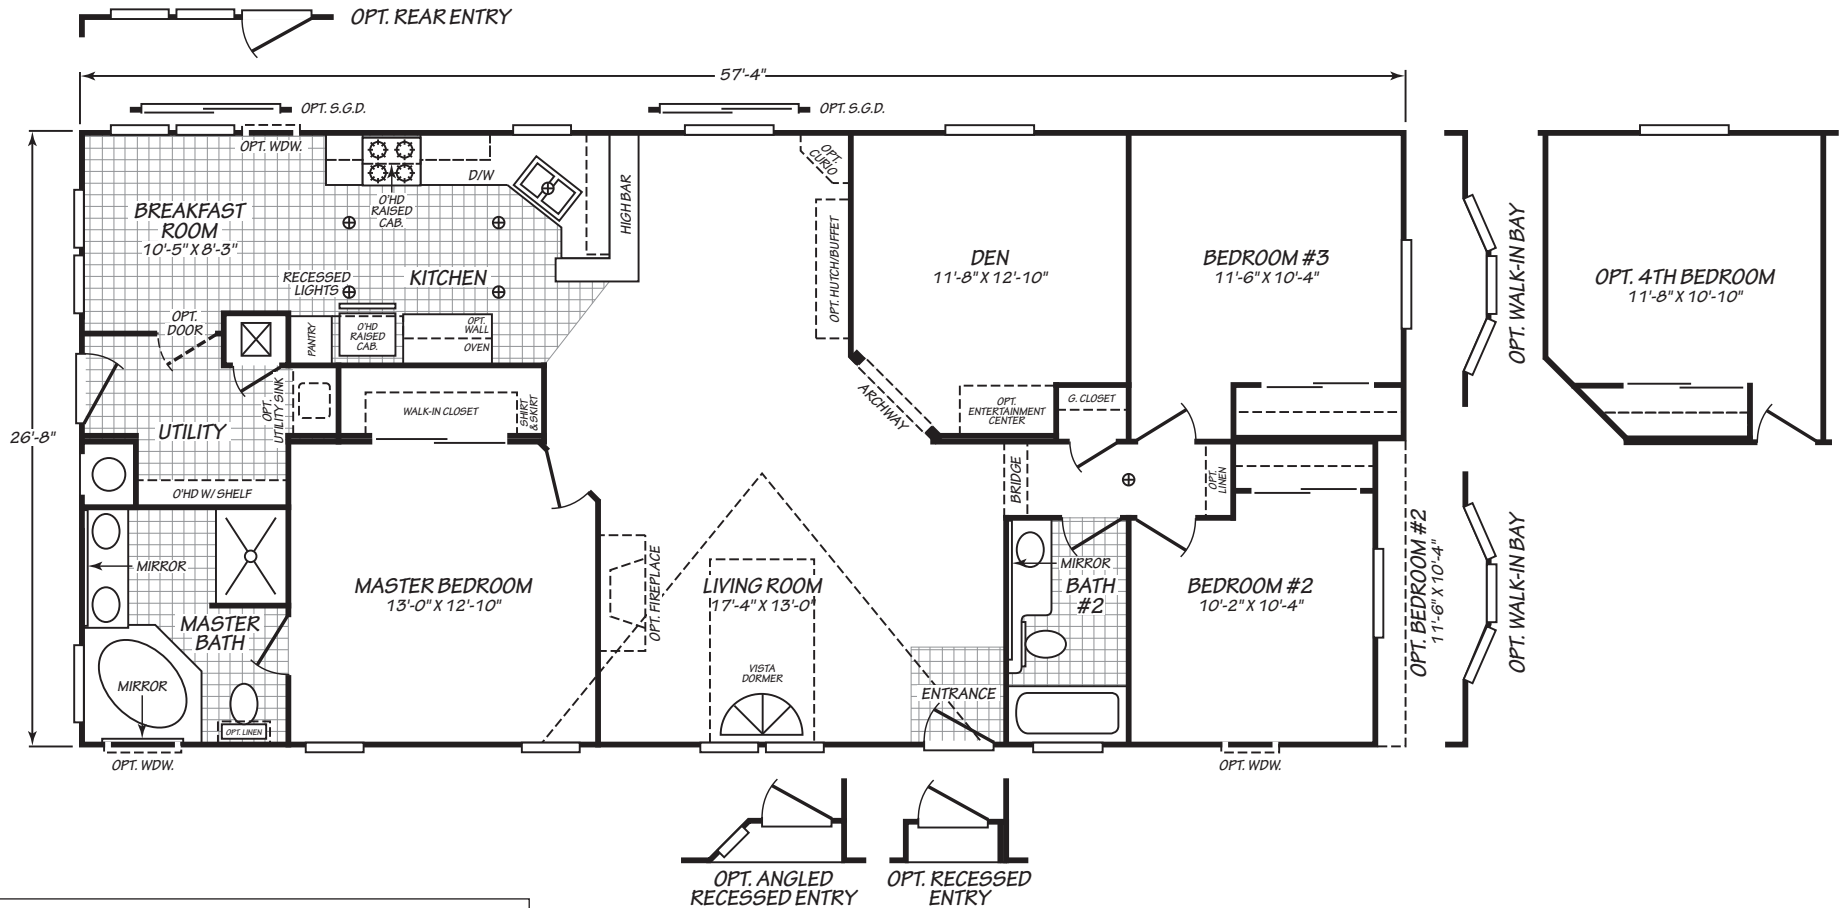

# Alder

Vogue II Series

1,510 SQ. FT. (Approximate) 3 Bedroom, 2 Bath

Last Updated: 11-2-22

**MOBILE HOMES ON MAIN**  
8355 E. Main Street  
Mesa, AZ 85207

**MobileHomesOnMain.com | 1-800-750-8796**

**IMPORTANT:** Alta Cima Corp reserves the right to modify, cancel or substitute products or features of this event at any time without prior notice or obligation. Pictures and other promotional materials are representative and may depict or contain floor plans, square footages, elevations, options, upgrades, extra design features, decorations, floor coverings, specialty light fixtures, custom paint and wall coverings, window treatments, landscaping, sound and alarm systems, furnishings, appliances, and other designer/decorator features and amenities that are not included as part of the home and/or may not be available at all locations. Home, pricing and community information is subject to change, and homes to prior sale, at any time without notice or obligation. ©2020 Alta Cima Corp. All rights reserved.