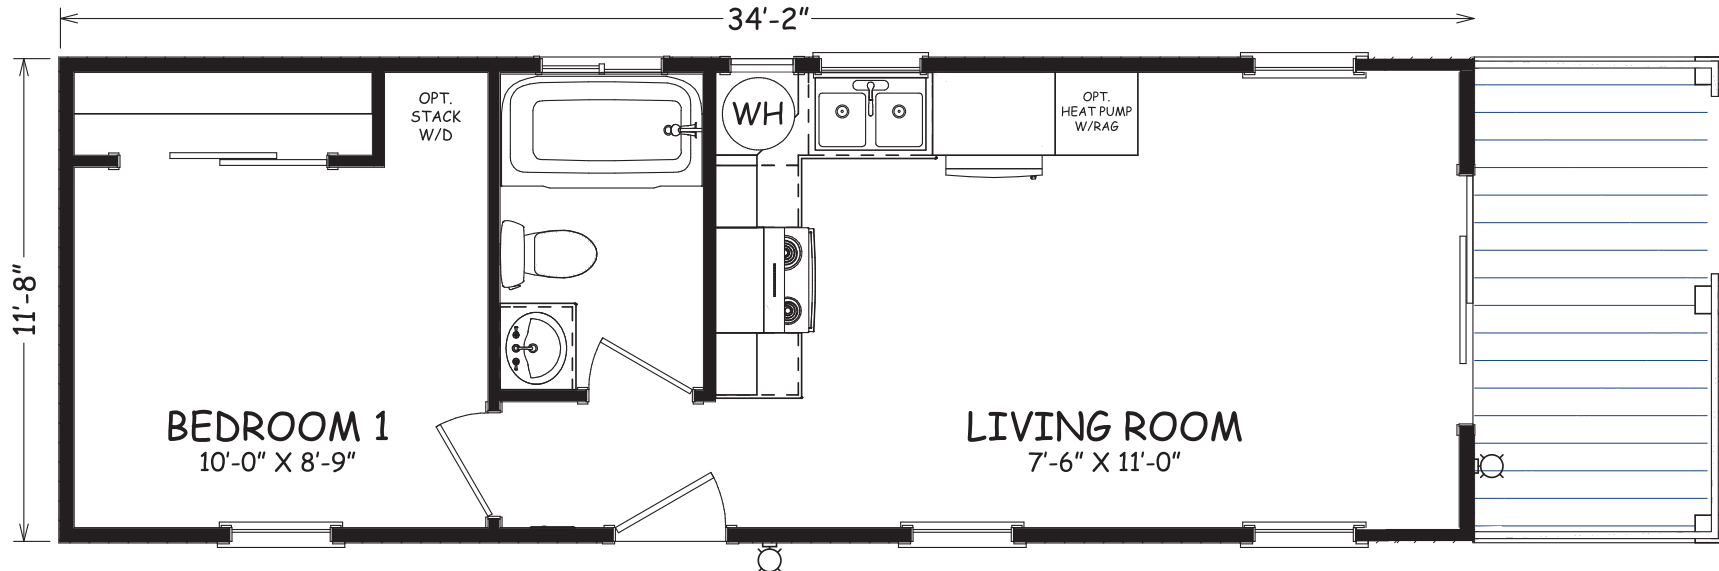

# Alilene

Casita Series

399 SQ. FT. (Approximate) 1 Bedroom, 1 Bath

Last Updated: 9-5-23

**MOBILE HOMES ON MAIN**  
8355 E. Main Street  
Mesa, AZ 85207

**MobileHomesOnMain.com | 1-800-750-8796**

**IMPORTANT:** Alta Cima Corp reserves the right to modify, cancel or substitute products or features of this event at any time without prior notice or obligation. Pictures and other promotional materials are representative and may depict or contain floor plans, square footages, elevations, options, upgrades, extra design features, decorations, floor coverings, specialty light fixtures, custom paint and wall coverings, window treatments, landscaping, sound and alarm systems, furnishings, appliances, and other designer/decorator features and amenities that are not included as part of the home and/or may not be available at all locations. Home, pricing and community information is subject to change, and homes to prior sale, at any time without notice or obligation. ©2020 Alta Cima Corp. All rights reserved.