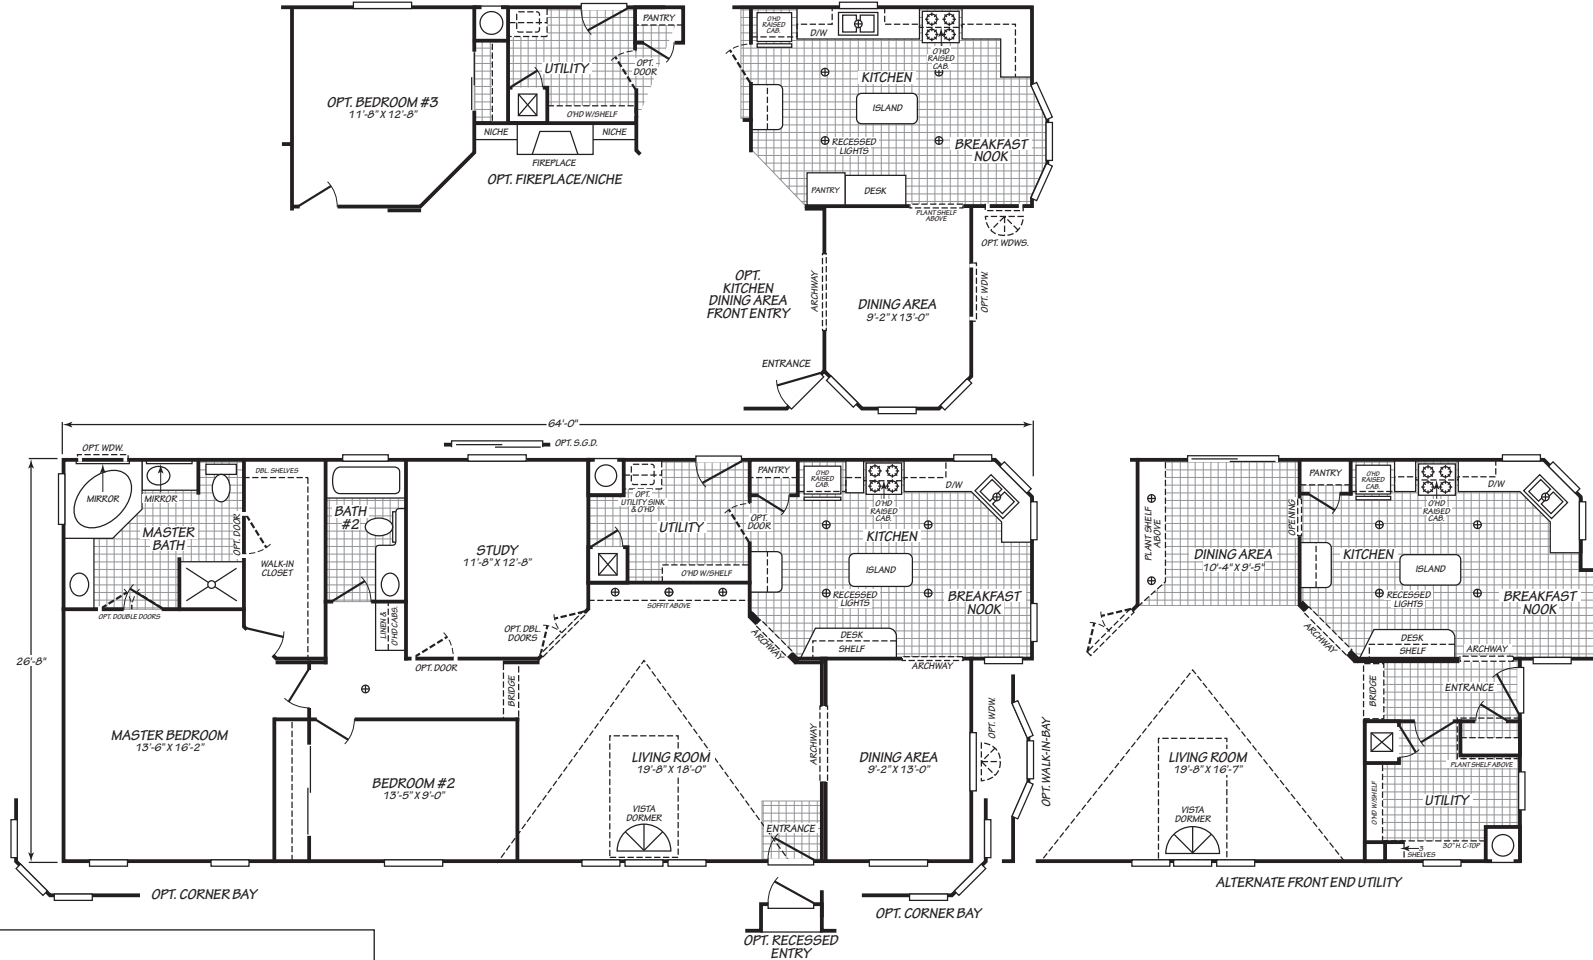

Alpine

Vogue II Series

1,649 SQ. FT. (Approximate) 2 Bedroom, 2 Bath

Last Updated: 11-2-22

MOBILE HOMES ON MAIN
8355 E. Main Street
Mesa, AZ 85207

MobileHomesOnMain.com | 1-800-750-8796

IMPORTANT: Alta Cima Corp reserves the right to modify, cancel or substitute products or features of this event at any time without prior notice or obligation. Pictures and other promotional materials are representative and may depict or contain floor plans, square footages, elevations, options, upgrades, extra design features, decorations, floor coverings, specialty light fixtures, custom paint and wall coverings, window treatments, landscaping, sound and alarm systems, furnishings, appliances, and other designer/decorator features and amenities that are not included as part of the home and/or may not be available at all locations. Home, pricing and community information is subject to change, and homes to prior sale, at any time without notice or obligation. ©2020 Alta Cima Corp. All rights reserved.