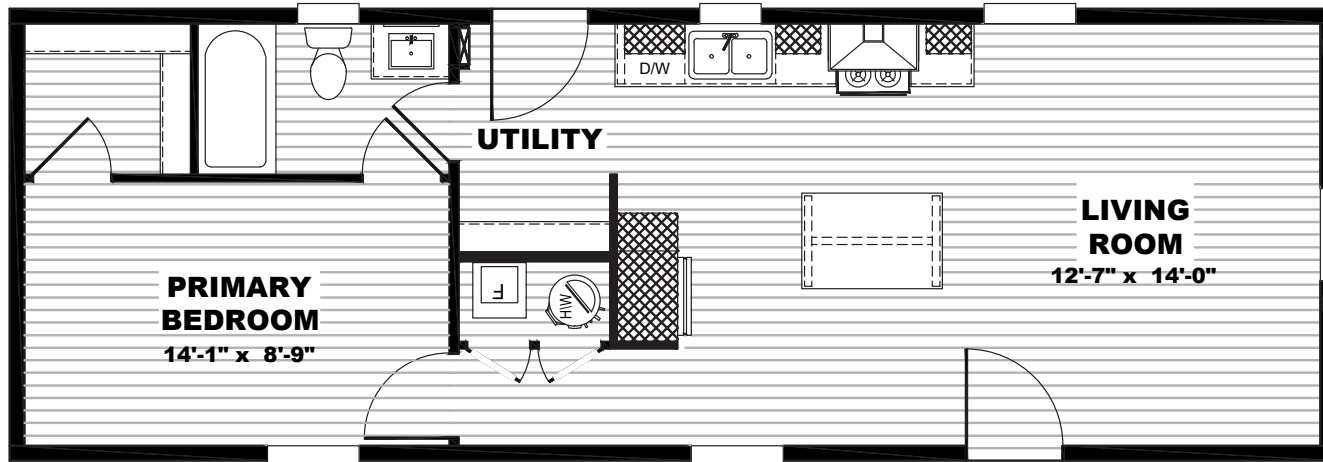

Armidale

Tempo Series - Single Section

660 SQ. FT. (Approximate) 1 Bedroom, 1 Bath

Last Updated: 9-19-25

STOR. OPTION

OPTION

OPTION

MOBILE HOMES ON MAIN
8355 E. Main Street
Mesa, AZ 85207