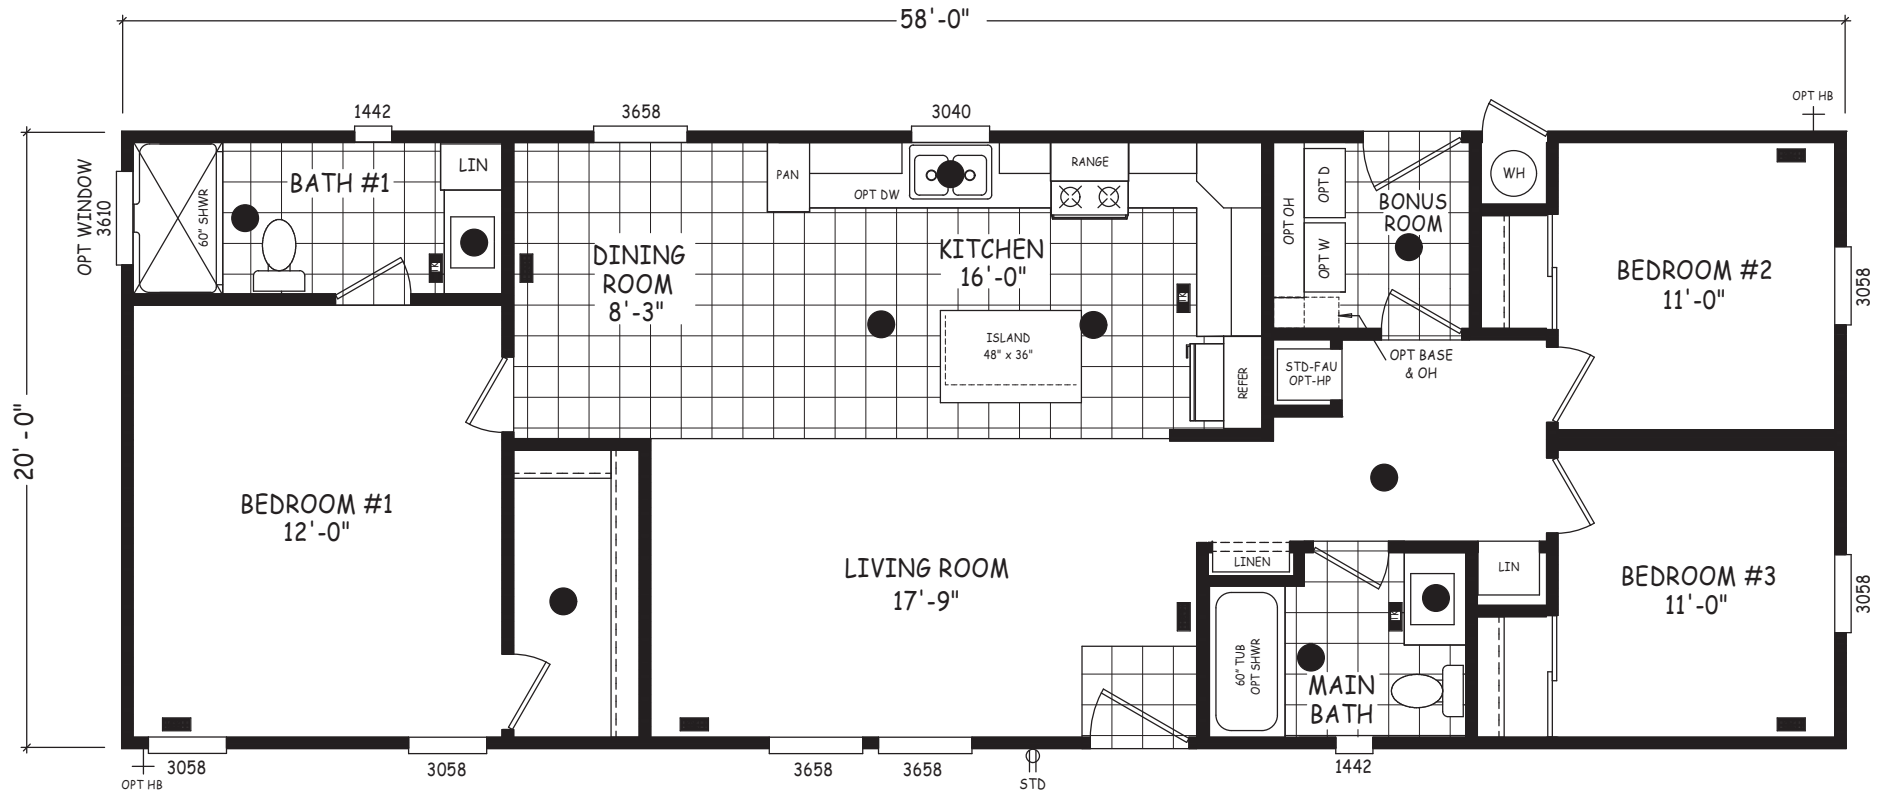

# Ashford

Edge Series

1,160 SQ. FT. (Approximate) 3 Bedroom, 2 Bath

Last Updated: 5-21-24

**MOBILE HOMES ON MAIN**  
8355 E. Main Street  
Mesa, AZ 85207

**MobileHomesOnMain.com | 1-800-750-8796**

**IMPORTANT:** Alta Cima Corp reserves the right to modify, cancel or substitute products or features of this event at any time without prior notice or obligation. Pictures and other promotional materials are representative and may depict or contain floor plans, square footages, elevations, options, upgrades, extra design features, decorations, floor coverings, specialty light fixtures, custom paint and wall coverings, window treatments, landscaping, sound and alarm systems, furnishings, appliances, and other designer/decorator features and amenities that are not included as part of the home and/or may not be available at all locations. Home, pricing and community information is subject to change, and homes to prior sale, at any time without notice or obligation. ©2020 Alta Cima Corp. All rights reserved.