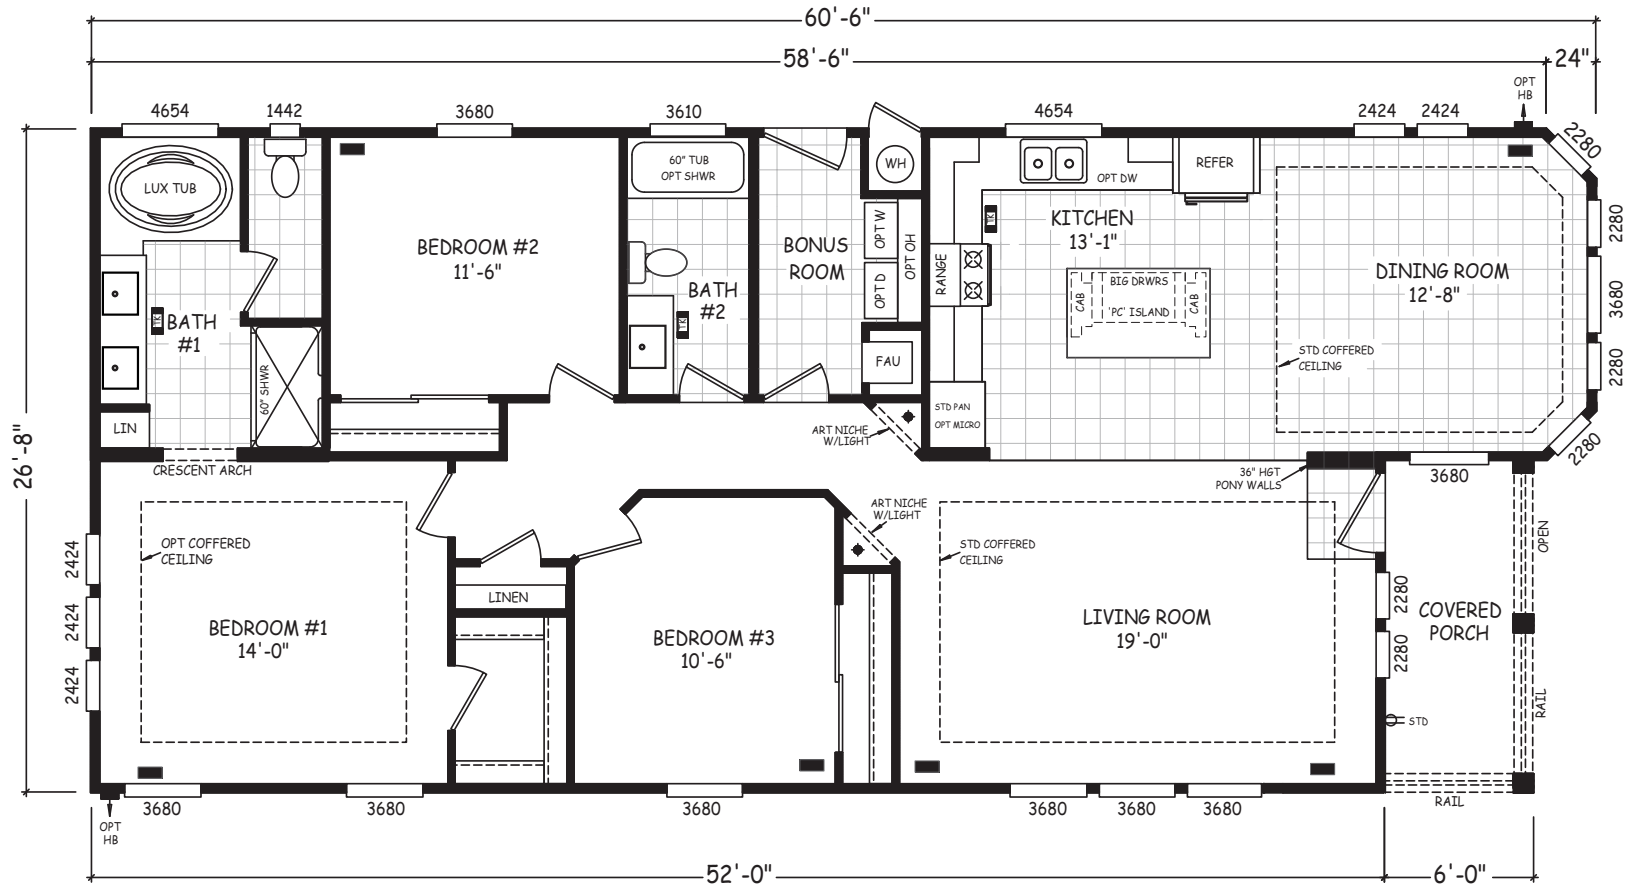

Axton

Pacifica Series

1,576 SQ. FT. (Approximate) 3 Bedroom, 2 Bath

Last Updated: 8-22-22

MOBILE HOMES ON MAIN
8355 E. Main Street
Mesa, AZ 85207

MobileHomesOnMain.com | 1-800-750-8796

IMPORTANT: Alta Cima Corp reserves the right to modify, cancel or substitute products or features of this event at any time without prior notice or obligation. Pictures and other promotional materials are representative and may depict or contain floor plans, square footages, elevations, options, upgrades, extra design features, decorations, floor coverings, specialty light fixtures, custom paint and wall coverings, window treatments, landscaping, sound and alarm systems, furnishings, appliances, and other designer/decorator features and amenities that are not included as part of the home and/or may not be available at all locations. Home, pricing and community information is subject to change, and homes to prior sale, at any time without notice or obligation. ©2020 Alta Cima Corp. All rights reserved.