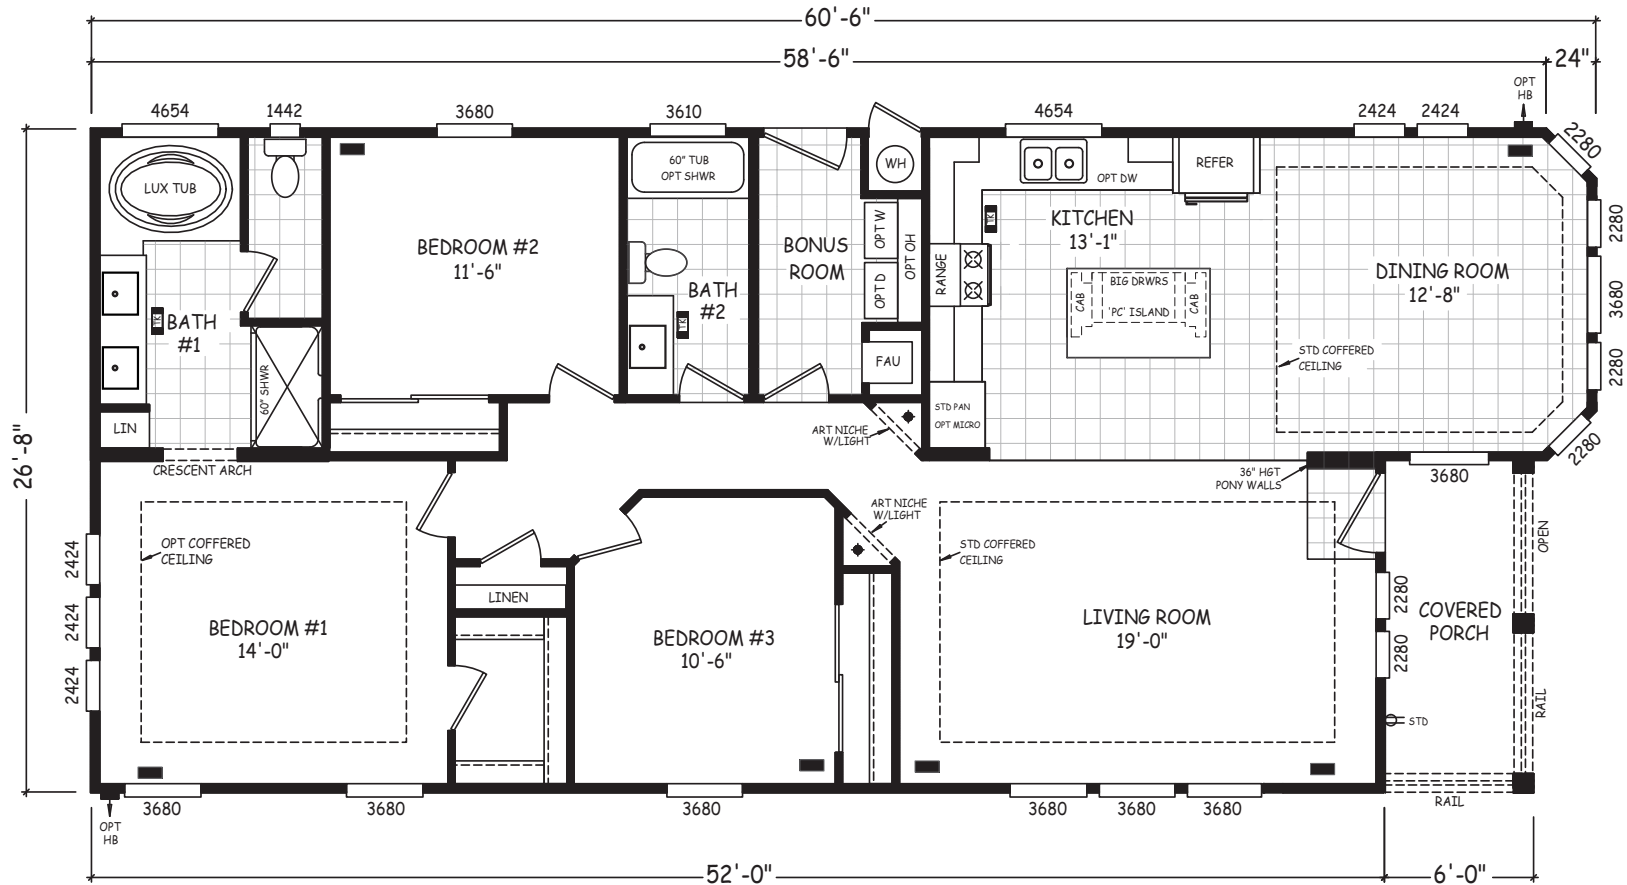

# Axton

Pacifica Series

1,576 SQ. FT. (Approximate) 3 Bedroom, 2 Bath

Last Updated: 8-22-22

**MOBILE HOMES ON MAIN**  
8355 E. Main Street  
Mesa, AZ 85207

**MobileHomesOnMain.com | 1-800-750-8796**

**IMPORTANT:** Alta Cima Corp reserves the right to modify, cancel or substitute products or features of this event at any time without prior notice or obligation. Pictures and other promotional materials are representative and may depict or contain floor plans, square footages, elevations, options, upgrades, extra design features, decorations, floor coverings, specialty light fixtures, custom paint and wall coverings, window treatments, landscaping, sound and alarm systems, furnishings, appliances, and other designer/decorator features and amenities that are not included as part of the home and/or may not be available at all locations. Home, pricing and community information is subject to change, and homes to prior sale, at any time without notice or obligation. ©2020 Alta Cima Corp. All rights reserved.