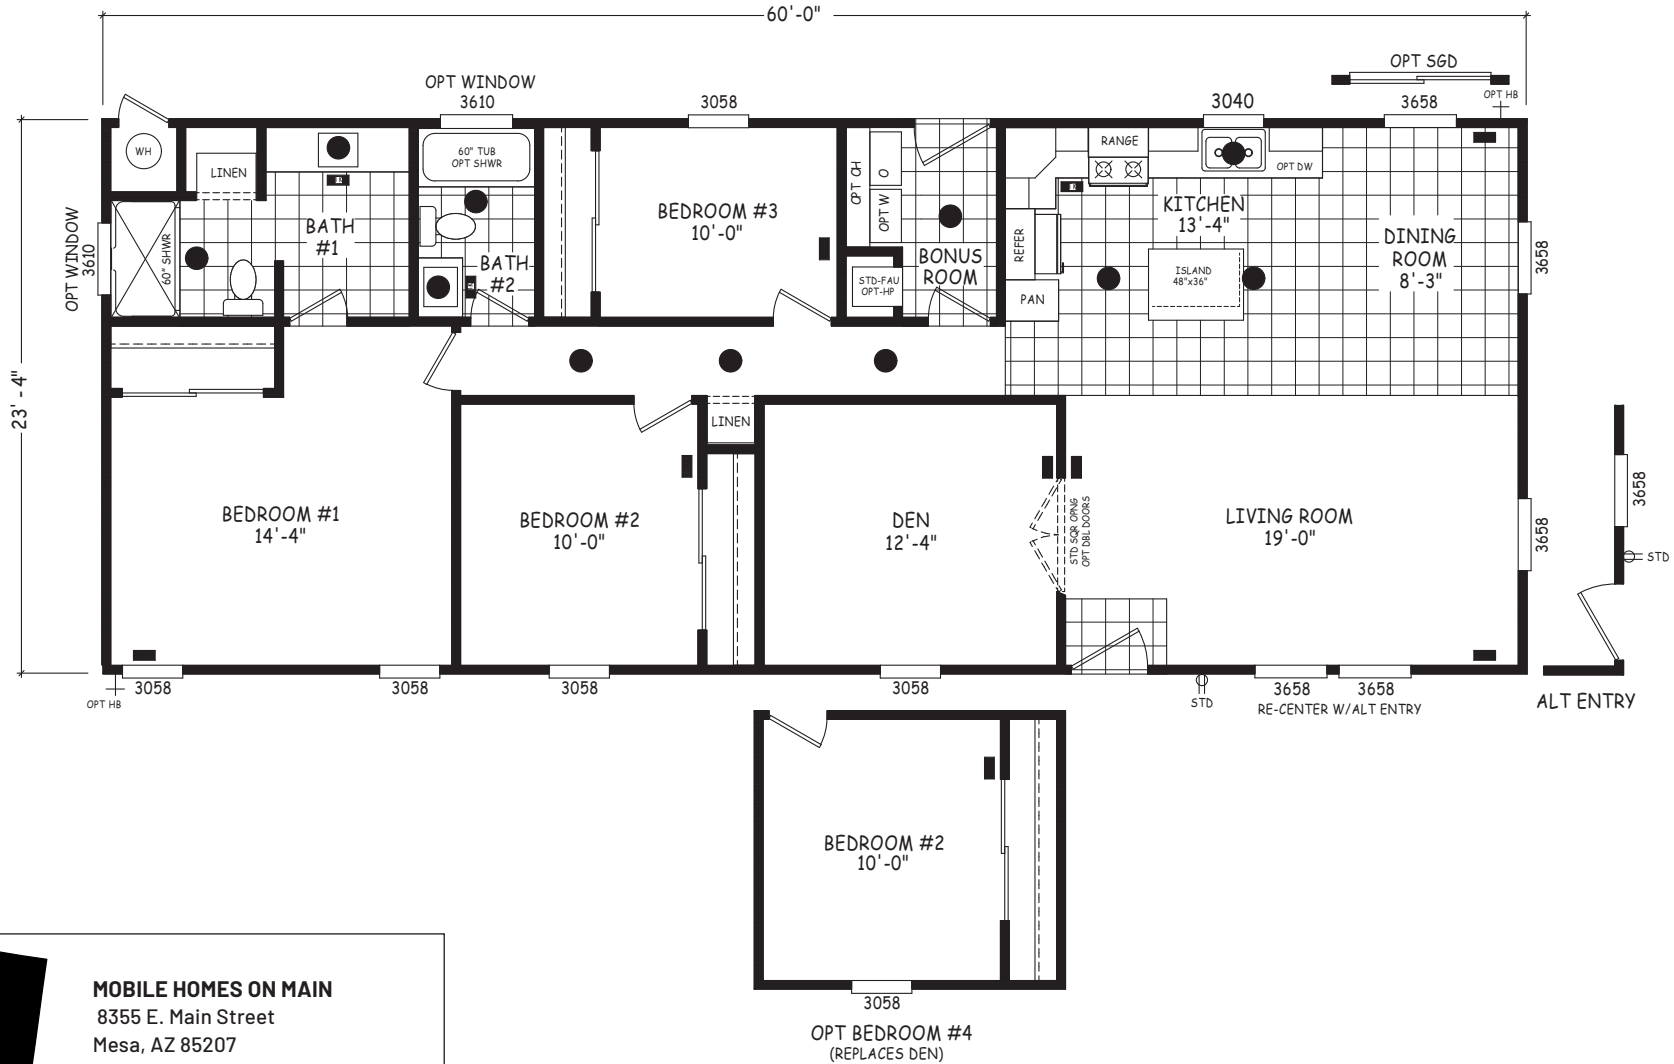

Aydin

Edge Series

1,400 SQ. FT. (Approximate) 3 Bedroom, 2 Bath

Last Updated: 5-21-24

MOBILE HOMES ON MAIN
8355 E. Main Street
Mesa, AZ 85207

MobileHomesOnMain.com | 1-800-750-8796

IMPORTANT: Alta Cima Corp reserves the right to modify, cancel or substitute products or features of this event at any time without prior notice or obligation. Pictures and other promotional materials are representative and may depict or contain floor plans, square footages, elevations, options, upgrades, extra design features, decorations, floor coverings, specialty light fixtures, custom paint and wall coverings, window treatments, landscaping, sound and alarm systems, furnishings, appliances, and other designer/decorator features and amenities that are not included as part of the home and/or may not be available at all locations. Home, pricing and community information is subject to change, and homes to prior sale, at any time without notice or obligation. ©2020 Alta Cima Corp. All rights reserved.