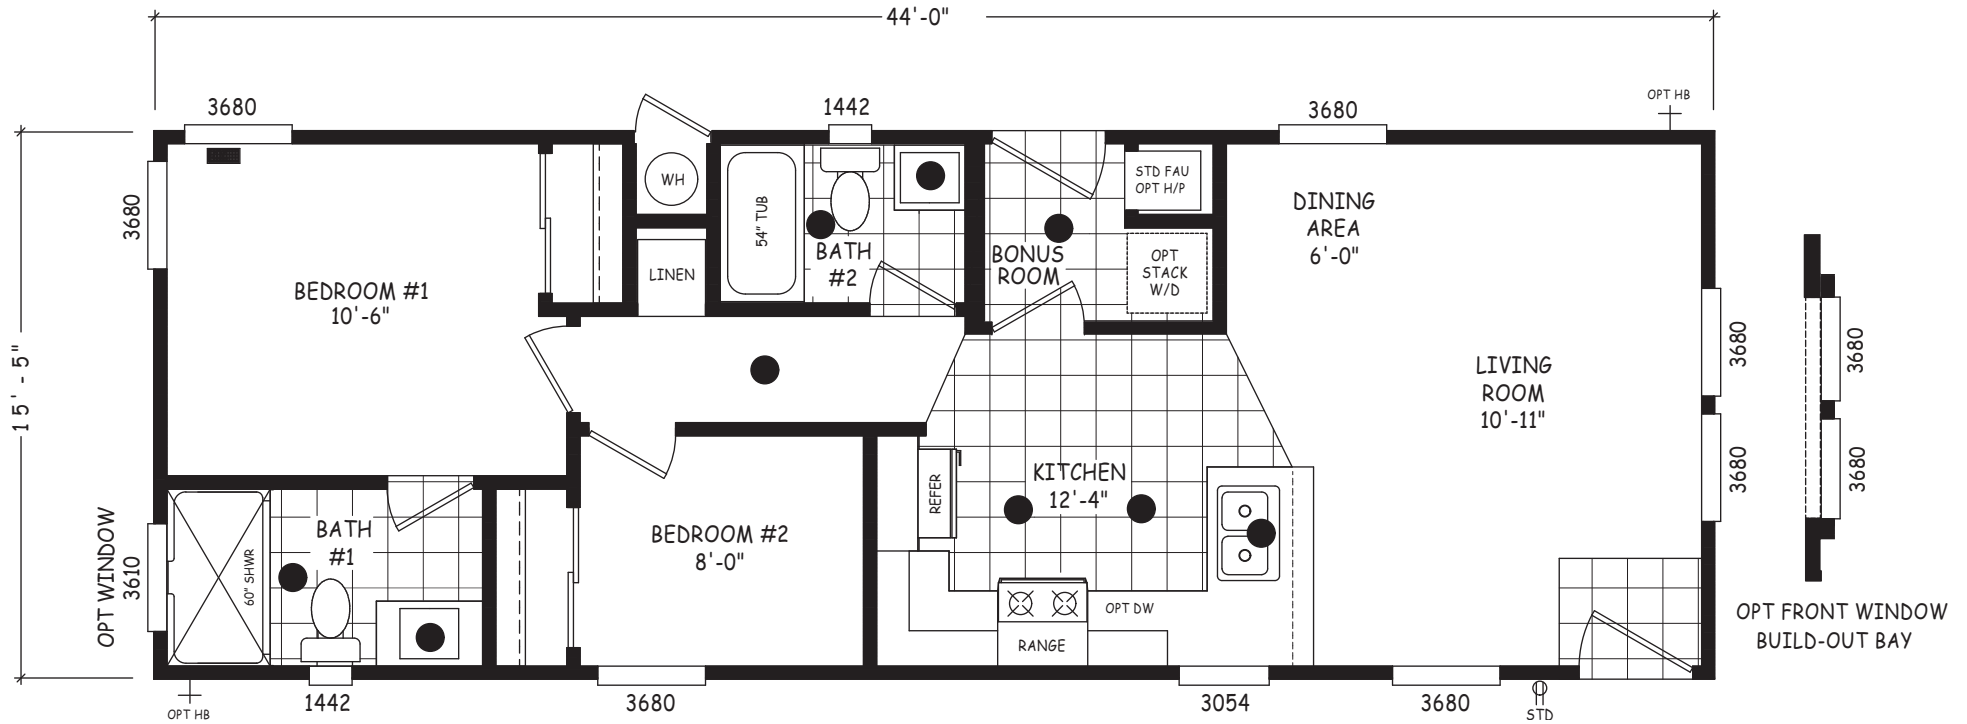

Baker

Encore Single Wide Series

678 SQ. FT. (Approximate) 2 Bedroom, 2 Bath

Last Updated: 6-30-25

MOBILE HOMES ON MAIN
8355 E. Main Street
Mesa, AZ 85207

MobileHomesOnMain.com | 1-800-750-8796

IMPORTANT: Alta Cima Corp reserves the right to modify, cancel or substitute products or features of this event at any time without prior notice or obligation. Pictures and other promotional materials are representative and may depict or contain floor plans, square footages, elevations, options, upgrades, extra design features, decorations, floor coverings, specialty light fixtures, custom paint and wall coverings, window treatments, landscaping, sound and alarm systems, furnishings, appliances, and other designer/decorator features and amenities that are not included as part of the home and/or may not be available at all locations. Home, pricing and community information is subject to change, and homes to prior sale, at any time without notice or obligation. ©2020 Alta Cima Corp. All rights reserved.