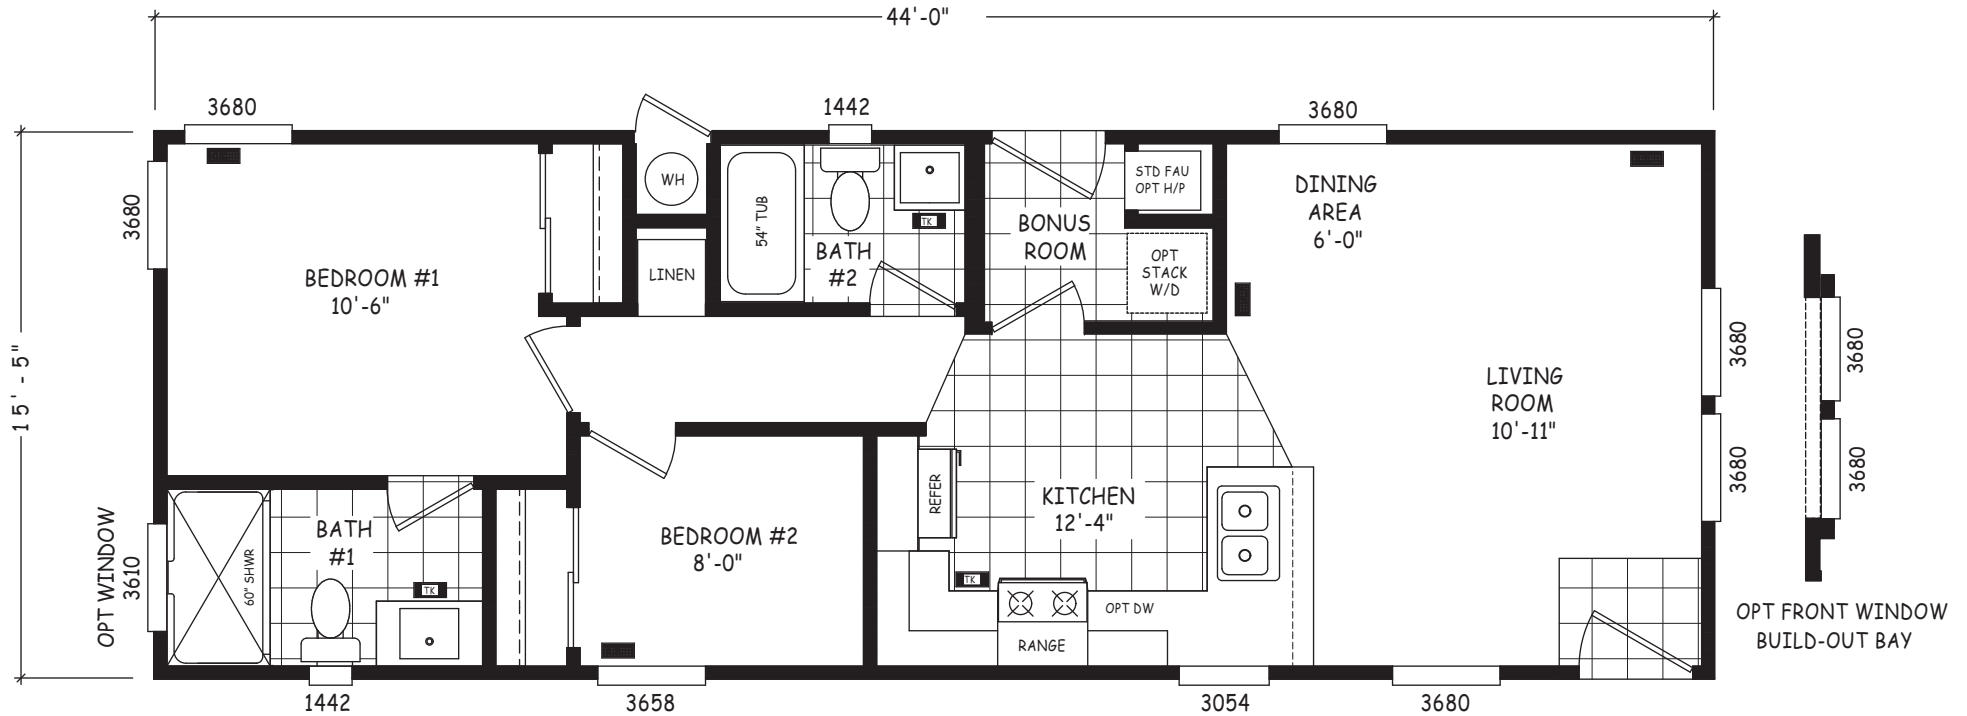

Baker

Encore Single Wide Series

678 SQ. FT. (Approximate) 2 Bedroom, 2 Bath

Last Updated: 12-8-22

MOBILE HOMES ON MAIN
8355 E. Main Street
Mesa, AZ 85207

MobileHomesOnMain.com | 1-800-750-8796

IMPORTANT: Alta Cima Corp reserves the right to modify, cancel or substitute products or features of this event at any time without prior notice or obligation. Pictures and other promotional materials are representative and may depict or contain floor plans, square footages, elevations, options, upgrades, extra design features, decorations, floor coverings, specialty light fixtures, custom paint and wall coverings, window treatments, landscaping, sound and alarm systems, furnishings, appliances, and other designer/decorator features and amenities that are not included as part of the home and/or may not be available at all locations. Home, pricing and community information is subject to change, and homes to prior sale, at any time without notice or obligation. ©2020 Alta Cima Corp. All rights reserved.