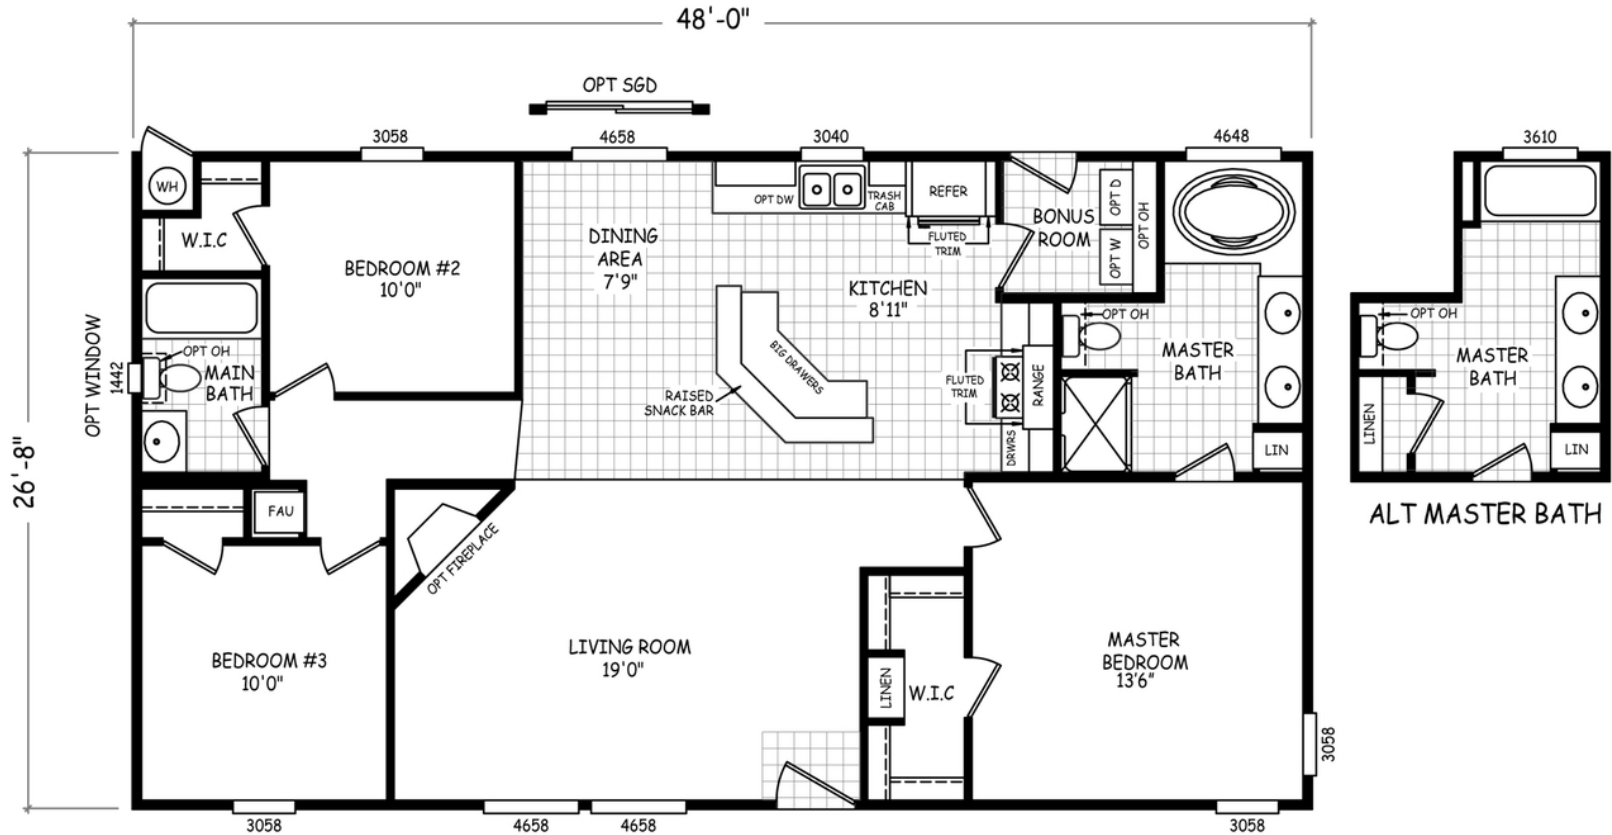

Barbarita

Desert Edge Series - Triplewide

1,280 SQ. FT. (Approximate) 3 Bedroom, 2 Bath

Last Updated: 2-28-22

MOBILE HOMES ON MAIN
8355 E. Main Street
Mesa, AZ 85207

MobileHomesOnMain.com | 1-800-750-8796

IMPORTANT: Alta Cima Corp reserves the right to modify, cancel or substitute products or features of this event at any time without prior notice or obligation. Pictures and other promotional materials are representative and may depict or contain floor plans, square footages, elevations, options, upgrades, extra design features, decorations, floor coverings, specialty light fixtures, custom paint and wall coverings, window treatments, landscaping, sound and alarm systems, furnishings, appliances, and other designer/decorator features and amenities that are not included as part of the home and/or may not be available at all locations. Home, pricing and community information is subject to change, and homes to prior sale, at any time without notice or obligation. ©2020 Alta Cima Corp. All rights reserved.