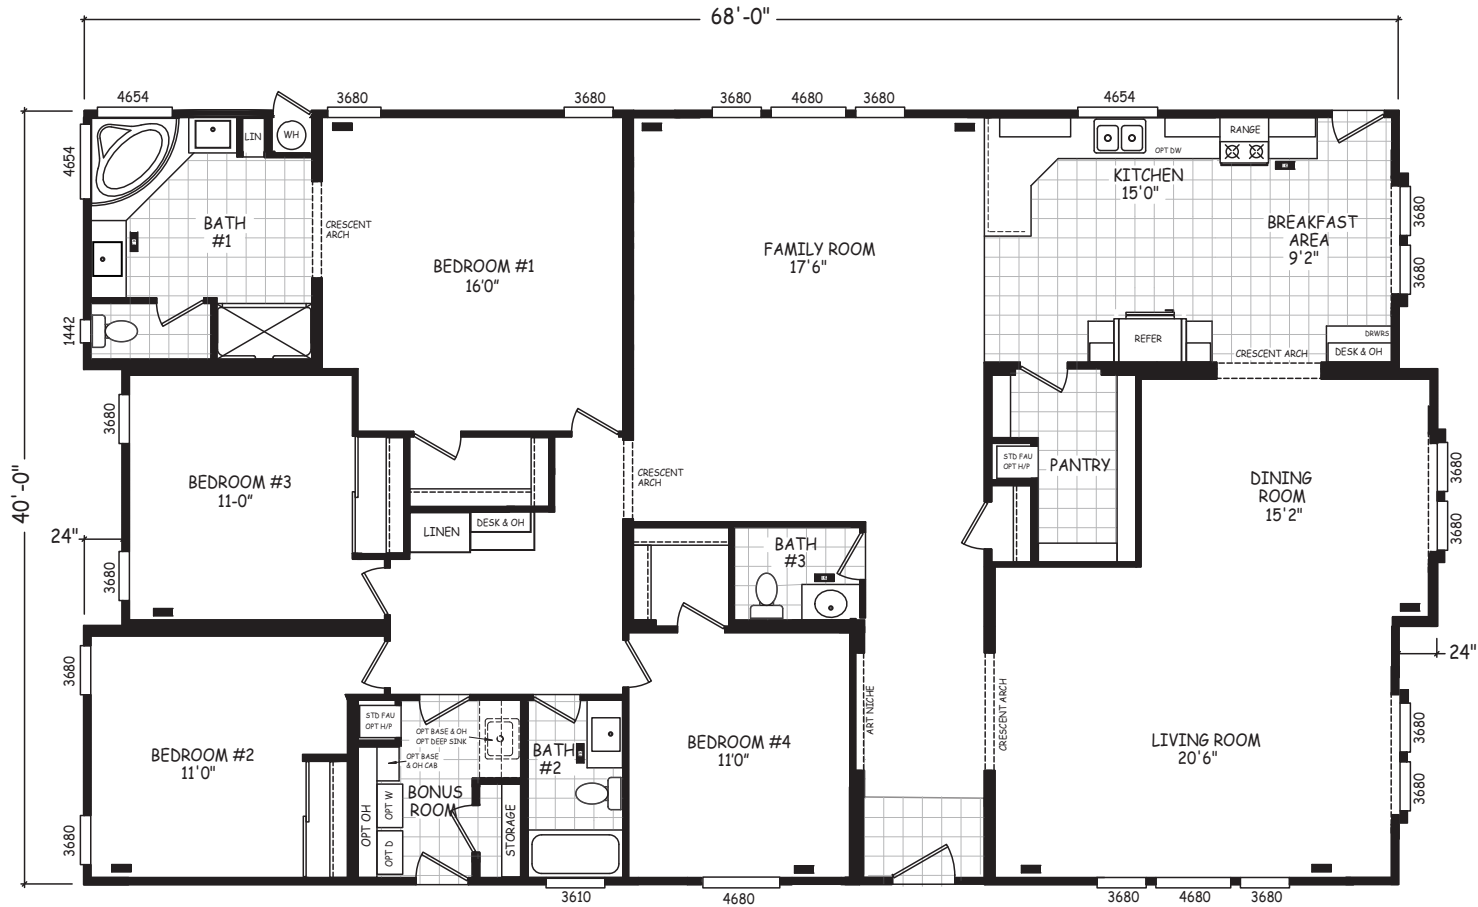

Bernalillo

Pinnacle Series

2,720 SQ. FT. (Approximate) 4 Bedroom, 2.5 Bath

Last Updated: 11-6-23

MOBILE HOMES ON MAIN
8355 E. Main Street
Mesa, AZ 85207

MobileHomesOnMain.com | 1-800-750-8796

IMPORTANT: Alta Cima Corp reserves the right to modify, cancel or substitute products or features of this event at any time without prior notice or obligation. Pictures and other promotional materials are representative and may depict or contain floor plans, square footages, elevations, options, upgrades, extra design features, decorations, floor coverings, specialty light fixtures, custom paint and wall coverings, window treatments, landscaping, sound and alarm systems, furnishings, appliances, and other designer/decorator features and amenities that are not included as part of the home and/or may not be available at all locations. Home, pricing and community information is subject to change, and homes to prior sale, at any time without notice or obligation. ©2020 Alta Cima Corp. All rights reserved.