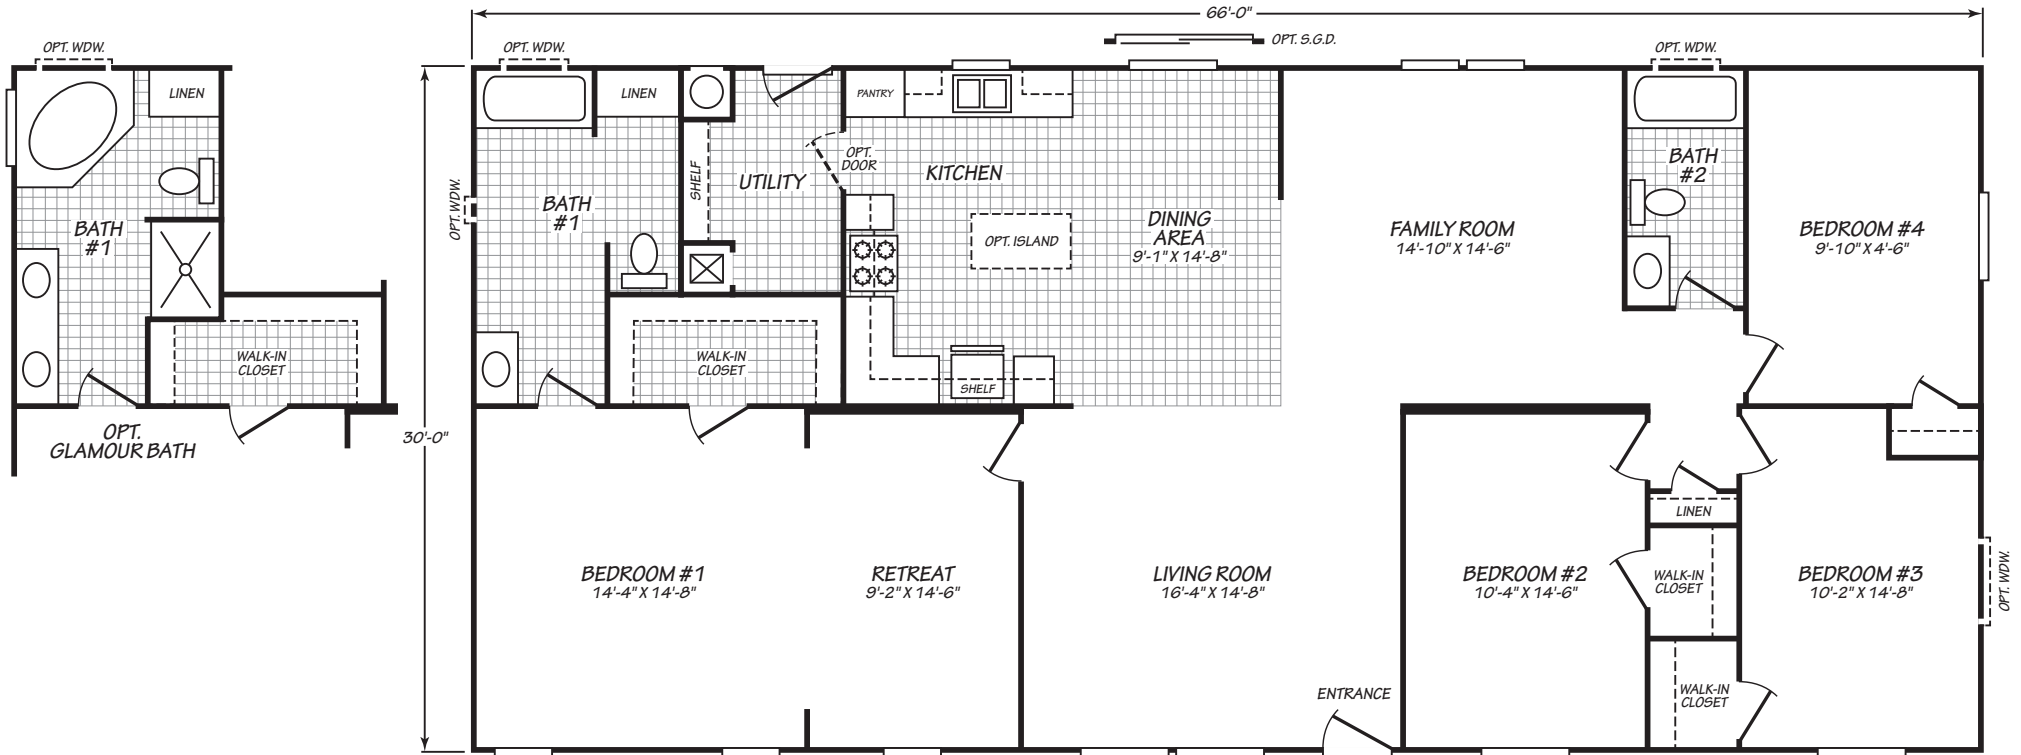

# Berrendo

Canyon Lake Series

1,980 SQ. FT. (Approximate) 4 Bedrooms, 2 Baths

Last Updated: 10-11-24

**MOBILE HOMES ON MAIN**  
8355 E. Main Street  
Mesa, AZ 85207

**MobileHomesOnMain.com | 1-800-750-8796**