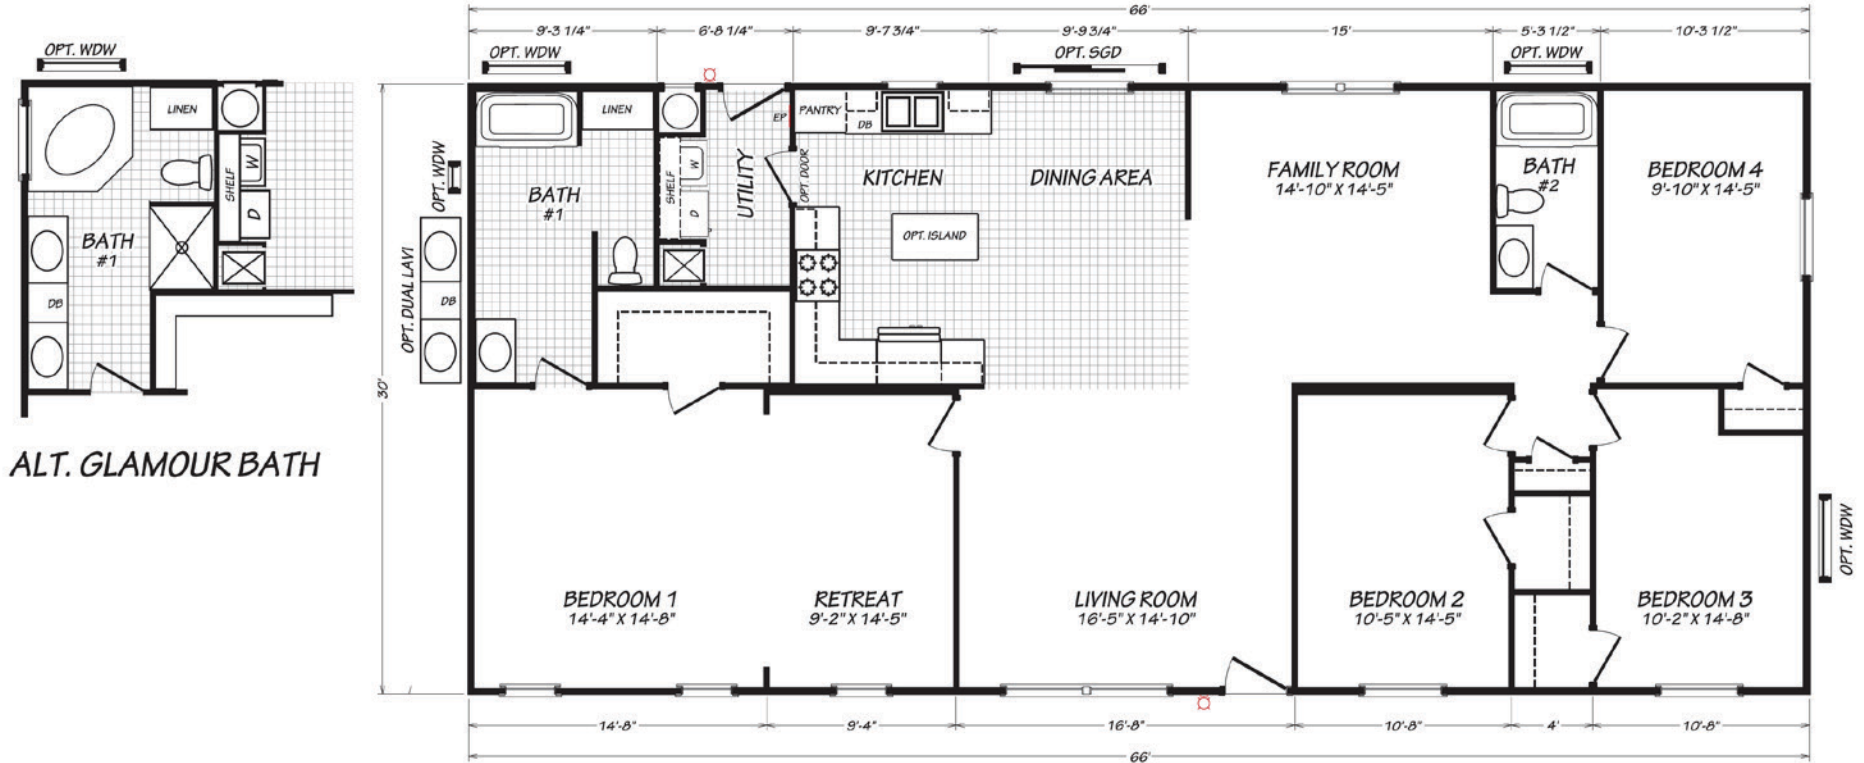

Berrendo

Canyon Lake Series

1,980 SQ. FT. (Approximate) 4 Bedrooms, 2 Baths

Last Updated: 11-1-22

ALT. GLAMOUR BATH

MOBILE HOMES ON MAIN
8355 E. Main Street
Mesa, AZ 85207

MobileHomesOnMain.com | 1-800-750-8796