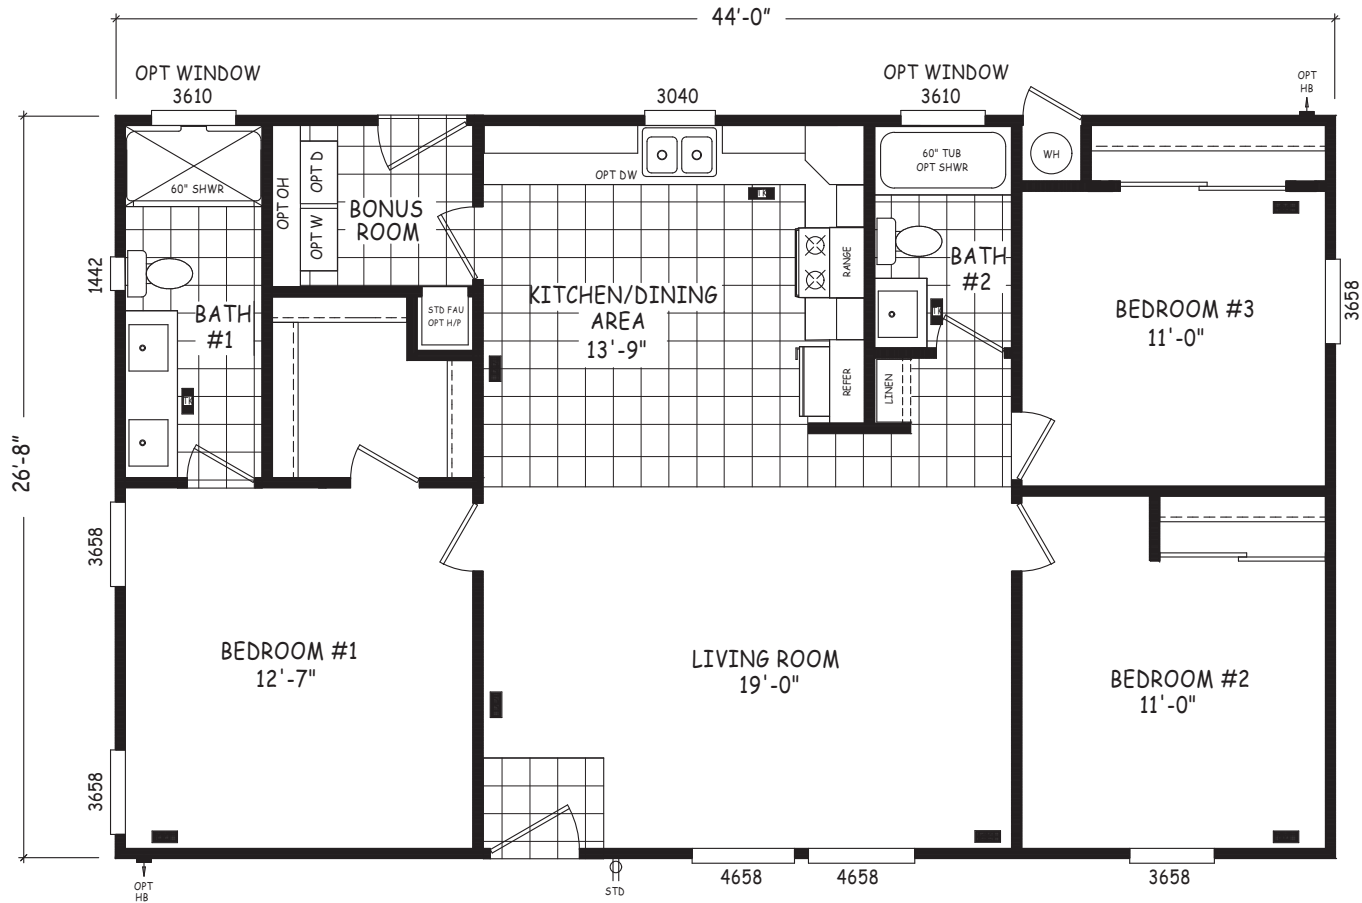

Boden

Edge Series

1,174 SQ. FT. (Approximate) 3 Bedroom, 2 Bath

Last Updated: 5-21-24

MOBILE HOMES ON MAIN
8355 E. Main Street
Mesa, AZ 85207

MobileHomesOnMain.com | 1-800-750-8796

IMPORTANT: Alta Cima Corp reserves the right to modify, cancel or substitute products or features of this event at any time without prior notice or obligation. Pictures and other promotional materials are representative and may depict or contain floor plans, square footages, elevations, options, upgrades, extra design features, decorations, floor coverings, specialty light fixtures, custom paint and wall coverings, window treatments, landscaping, sound and alarm systems, furnishings, appliances, and other designer/decorator features and amenities that are not included as part of the home and/or may not be available at all locations. Home, pricing and community information is subject to change, and homes to prior sale, at any time without notice or obligation. ©2020 Alta Cima Corp. All rights reserved.