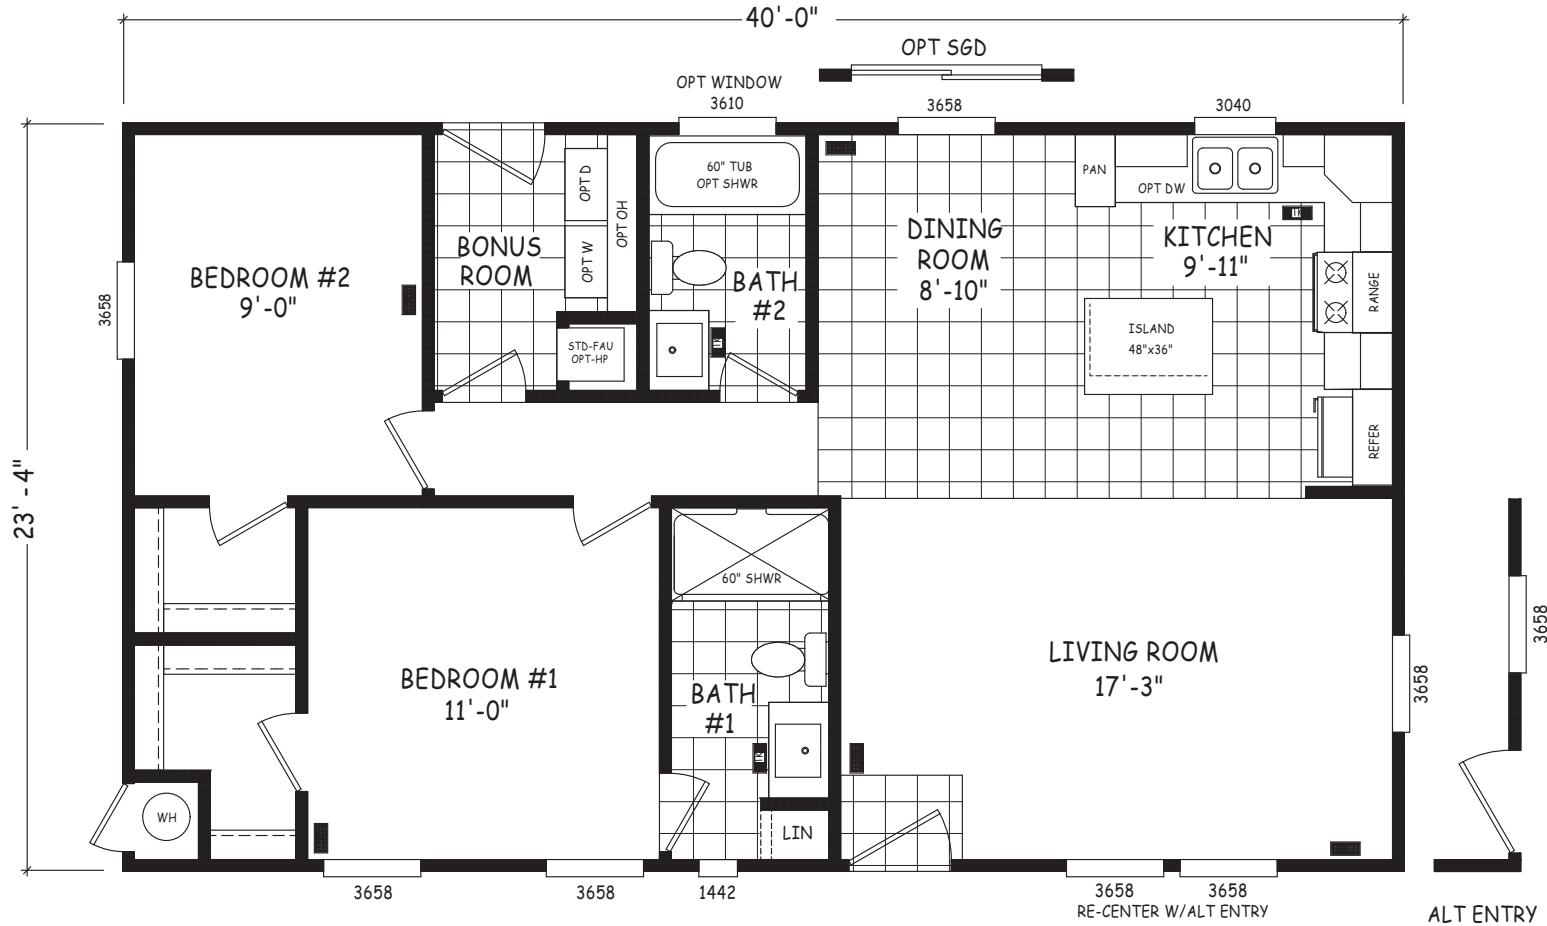

Bonelli

Edge Series

934 SQ. FT. (Approximate) 2 Bedroom, 2 Bath

Last Updated: 8-22-22

MOBILE HOMES ON MAIN
8355 E. Main Street
Mesa, AZ 85207

MobileHomesOnMain.com | 1-800-750-8796

IMPORTANT: Alta Cima Corp reserves the right to modify, cancel or substitute products or features of this event at any time without prior notice or obligation. Pictures and other promotional materials are representative and may depict or contain floor plans, square footages, elevations, options, upgrades, extra design features, decorations, floor coverings, specialty light fixtures, custom paint and wall coverings, window treatments, landscaping, sound and alarm systems, furnishings, appliances, and other designer/decorator features and amenities that are not included as part of the home and/or may not be available at all locations. Home, pricing and community information is subject to change, and homes to prior sale, at any time without notice or obligation. ©2020 Alta Cima Corp. All rights reserved.