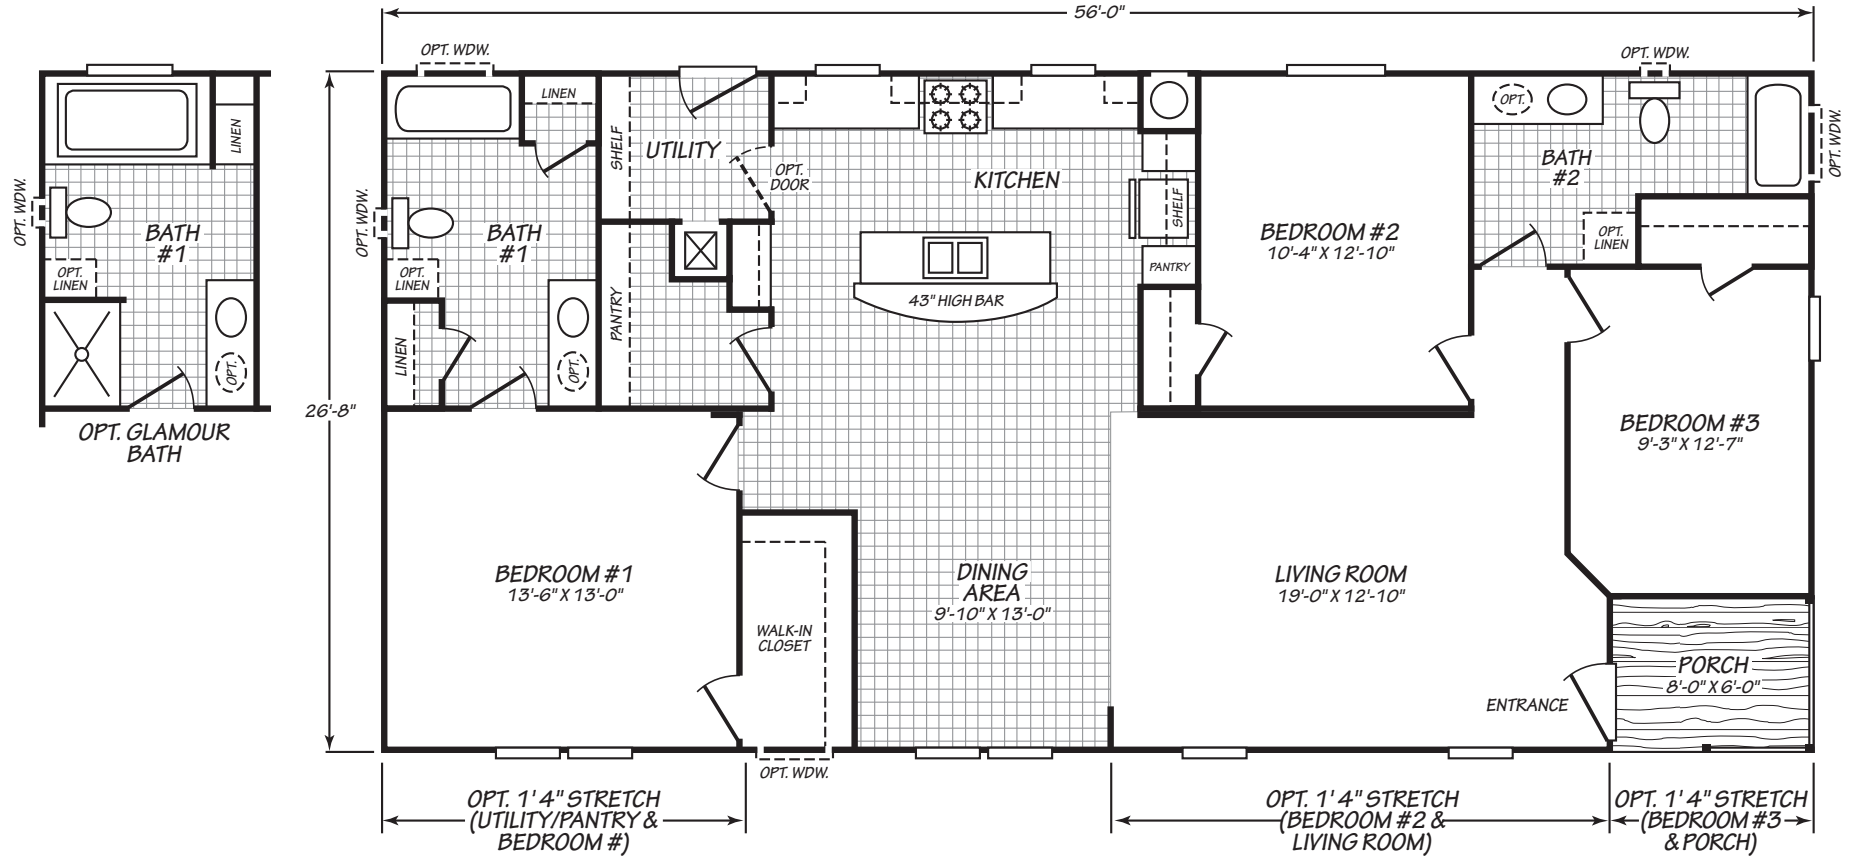

Boxelder

Canyon Lake Series

1,492 SQ. FT. (Approximate) 3 Bedrooms, 2 Baths

Last Updated: 11-1-22

MOBILE HOMES ON MAIN
8355 E. Main Street
Mesa, AZ 85207

MobileHomesOnMain.com | 1-800-750-8796

IMPORTANT: Alta Cima Corp reserves the right to modify, cancel or substitute products or features of this event at any time without prior notice or obligation. Pictures and other promotional materials are representative and may depict or contain floor plans, square footages, elevations, options, upgrades, extra design features, decorations, floor coverings, specialty light fixtures, custom paint and wall coverings, window treatments, landscaping, sound and alarm systems, furnishings, appliances, and other designer/decorator features and amenities that are not included as part of the home and/or may not be available at all locations. Home, pricing and community information is subject to change, and homes to prior sale, at any time without notice or obligation. ©2020 Alta Cima Corp. All rights reserved.