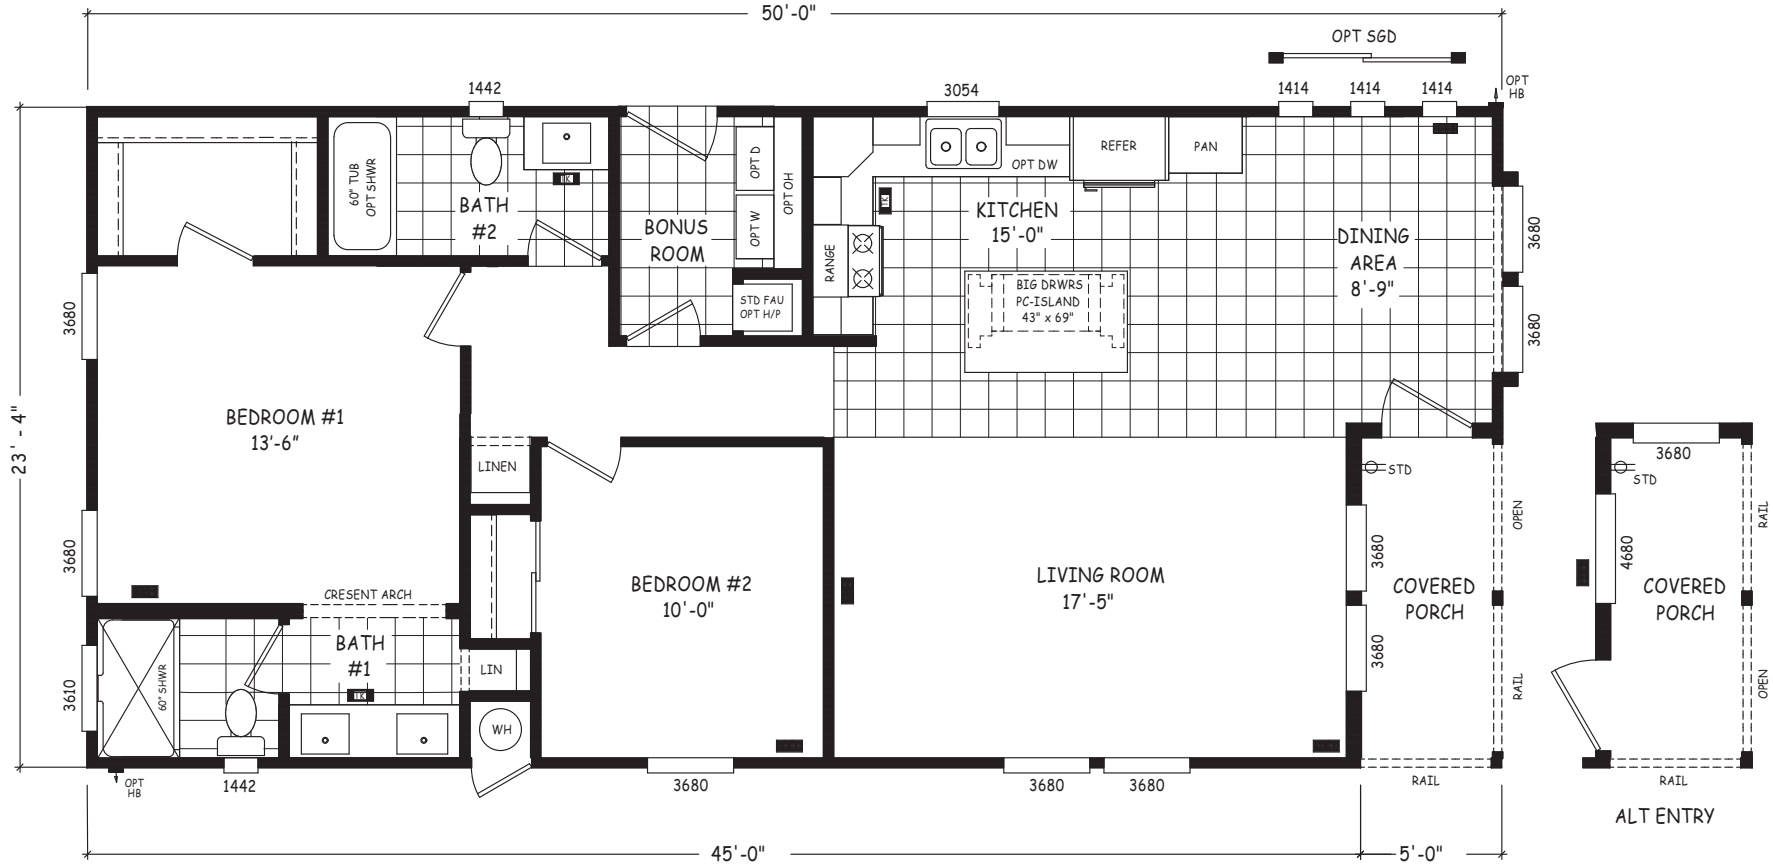

Bunell

Pinnacle Series

1,172 SQ. FT. (Approximate) 2 Bedroom, 2 Bath

Last Updated: 8-22-22

MOBILE HOMES ON MAIN
8355 E. Main Street
Mesa, AZ 85207

MobileHomesOnMain.com | 1-800-750-8796

IMPORTANT: Alta Cima Corp reserves the right to modify, cancel or substitute products or features of this event at any time without prior notice or obligation. Pictures and other promotional materials are representative and may depict or contain floor plans, square footages, elevations, options, upgrades, extra design features, decorations, floor coverings, specialty light fixtures, custom paint and wall coverings, window treatments, landscaping, sound and alarm systems, furnishings, appliances, and other designer/decorator features and amenities that are not included as part of the home and/or may not be available at all locations. Home, pricing and community information is subject to change, and homes to prior sale, at any time without notice or obligation. ©2020 Alta Cima Corp. All rights reserved.