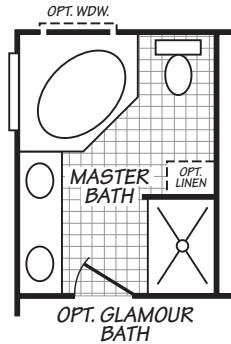

Caroline

Canyon Lake Series

1,306 SQ. FT. (Approximate) 3 Bedrooms, 2 Baths

Last Updated: 11-1-22

MOBILE HOMES ON MAIN
8355 E. Main Street
Mesa, AZ 85207

MobileHomesOnMain.com | 1-800-750-8796

IMPORTANT: Alta Cima Corp reserves the right to modify, cancel or substitute products or features of this event at any time without prior notice or obligation. Pictures and other promotional materials are representative and may depict or contain floor plans, square footages, elevations, options, upgrades, extra design features, decorations, floor coverings, specialty light fixtures, custom paint and wall coverings, window treatments, landscaping, sound and alarm systems, furnishings, appliances, and other designer/decorator features and amenities that are not included as part of the home and/or may not be available at all locations. Home, pricing and community information is subject to change, and homes to prior sale, at any time without notice or obligation. ©2020 Alta Cima Corp. All rights reserved.