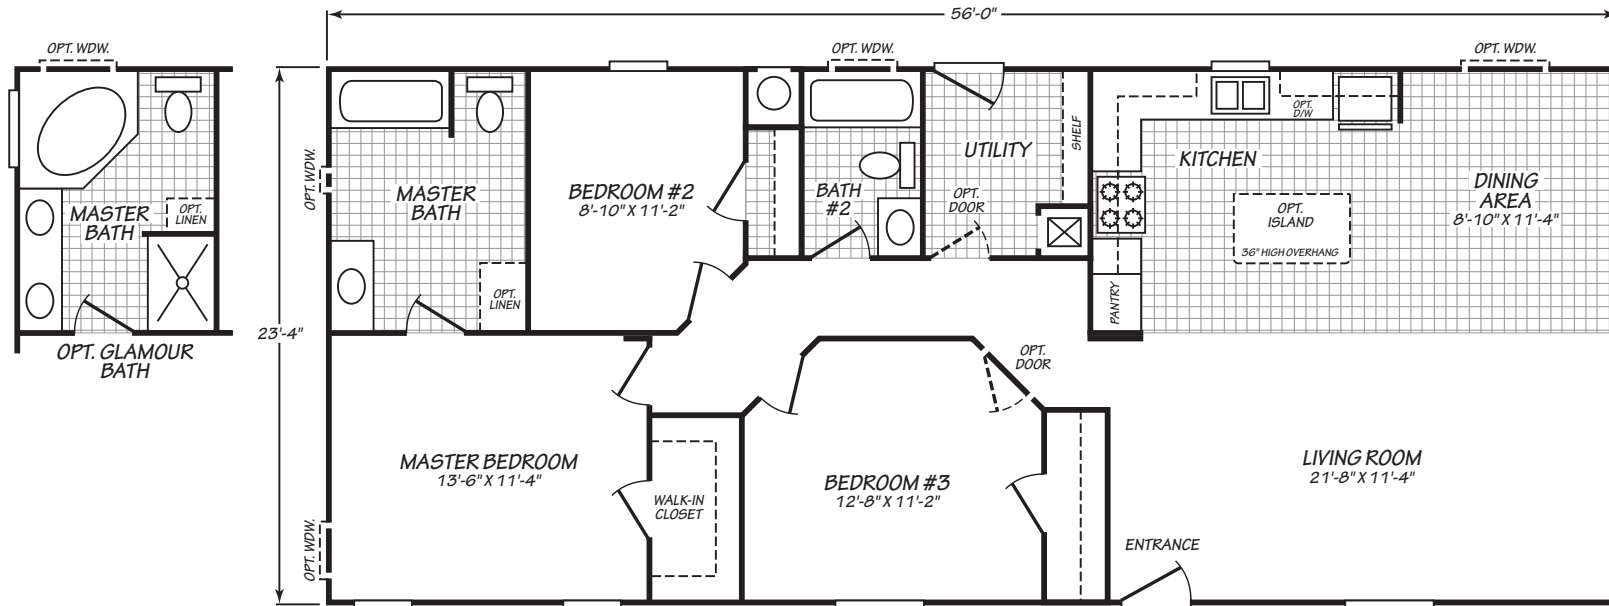

Caroline

Canyon Lake Series

1,306 SQ. FT. (Approximate) 3 Bedrooms, 2 Baths

Last Updated: 11-1-22

MOBILE HOMES ON MAIN
8355 E. Main Street
Mesa, AZ 85207

MobileHomesOnMain.com | 1-800-750-8796

IMPORTANT: Alta Cima Corp reserves the right to modify, cancel or substitute products or features of this event at any time without prior notice or obligation. Pictures and other promotional materials are representative and may depict or contain floor plans, square footages, elevations, options, upgrades, extra design features, decorations, floor coverings, specialty light fixtures, custom paint and wall coverings, window treatments, landscaping, sound and alarm systems, furnishings, appliances, and other designer/decorator features and amenities that are not included as part of the home and/or may not be available at all locations. Home, pricing and community information is subject to change, and homes to prior sale, at any time without notice or obligation. ©2020 Alta Cima Corp. All rights reserved.