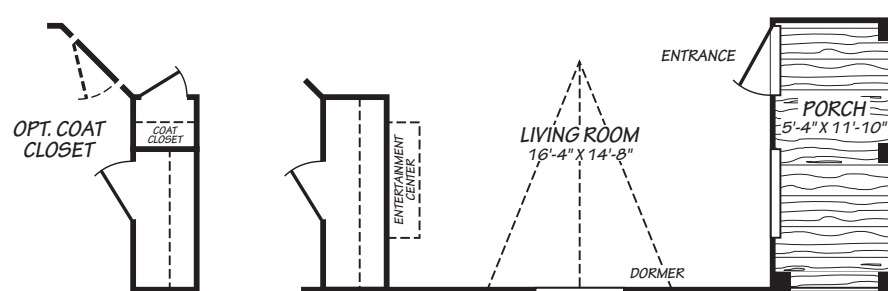

Caroline

Canyon Lake Series

1,306 SQ. FT. (Approximate) 3 Bedrooms, 2 Baths

Last Updated: 11-1-22

MOBILE HOMES ON MAIN
8355 E. Main Street
Mesa, AZ 85207

MobileHomesOnMain.com | 1-800-750-8796

IMPORTANT: Alta Cima Corp reserves the right to modify, cancel or substitute products or features of this event at any time without prior notice or obligation. Pictures and other promotional materials are representative and may depict or contain floor plans, square footages, elevations, options, upgrades, extra design features, decorations, floor coverings, specialty light fixtures, custom paint and wall coverings, window treatments, landscaping, sound and alarm systems, furnishings, appliances, and other designer/decorator features and amenities that are not included as part of the home and/or may not be available at all locations. Home, pricing and community information is subject to change, and homes to prior sale, at any time without notice or obligation. ©2020 Alta Cima Corp. All rights reserved.