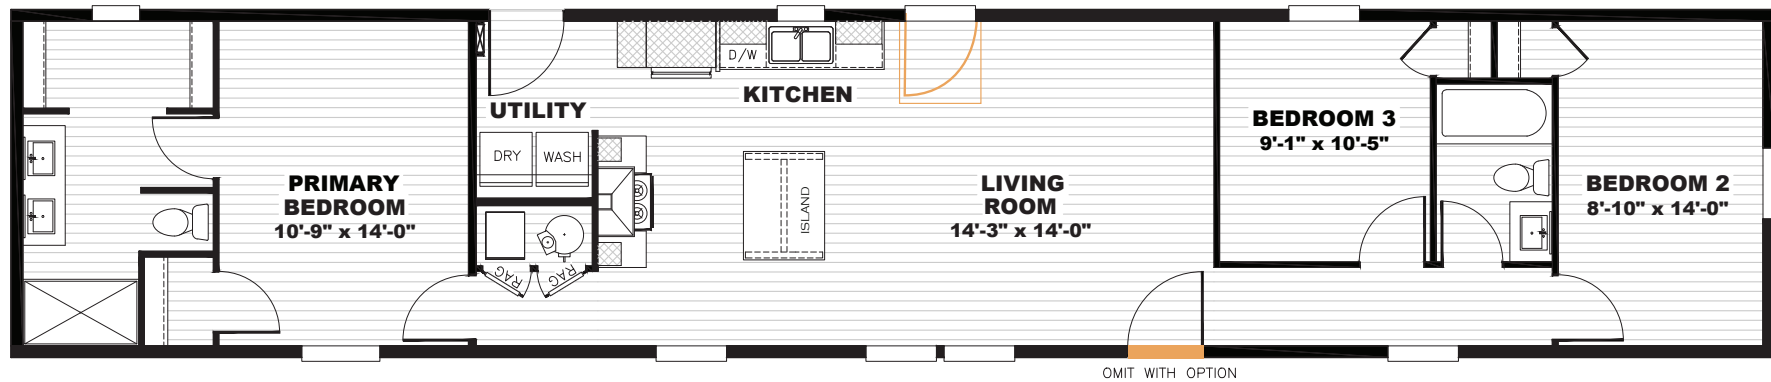

# Cason

Tempo Series - Single Section

1,140 SQ. FT. (Approximate) 3 Bedroom, 2 Bath

Last Updated: 8-29-24

 Alternate Door Location Available

**MOBILE HOMES ON MAIN**  
8355 E. Main Street  
Mesa, AZ 85207

**MobileHomesOnMain.com | 1-800-750-8796**