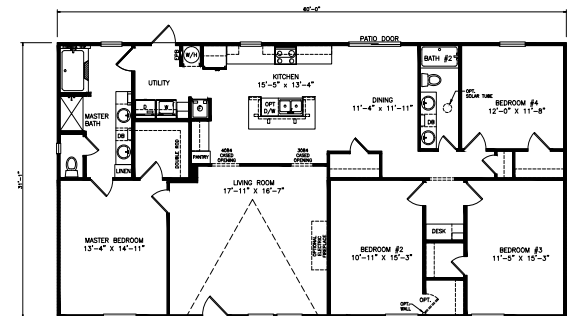

Centerwood

Classic Series - Multi Section

1,865 SQ. FT. (Approximate) 3 Bedrooms, 2 Baths

Last Updated: 6-16-21

MOBILE HOMES ON MAIN
8355 E. Main Street
Mesa, AZ 85207

MobileHomesOnMain.com | 1-800-750-8796