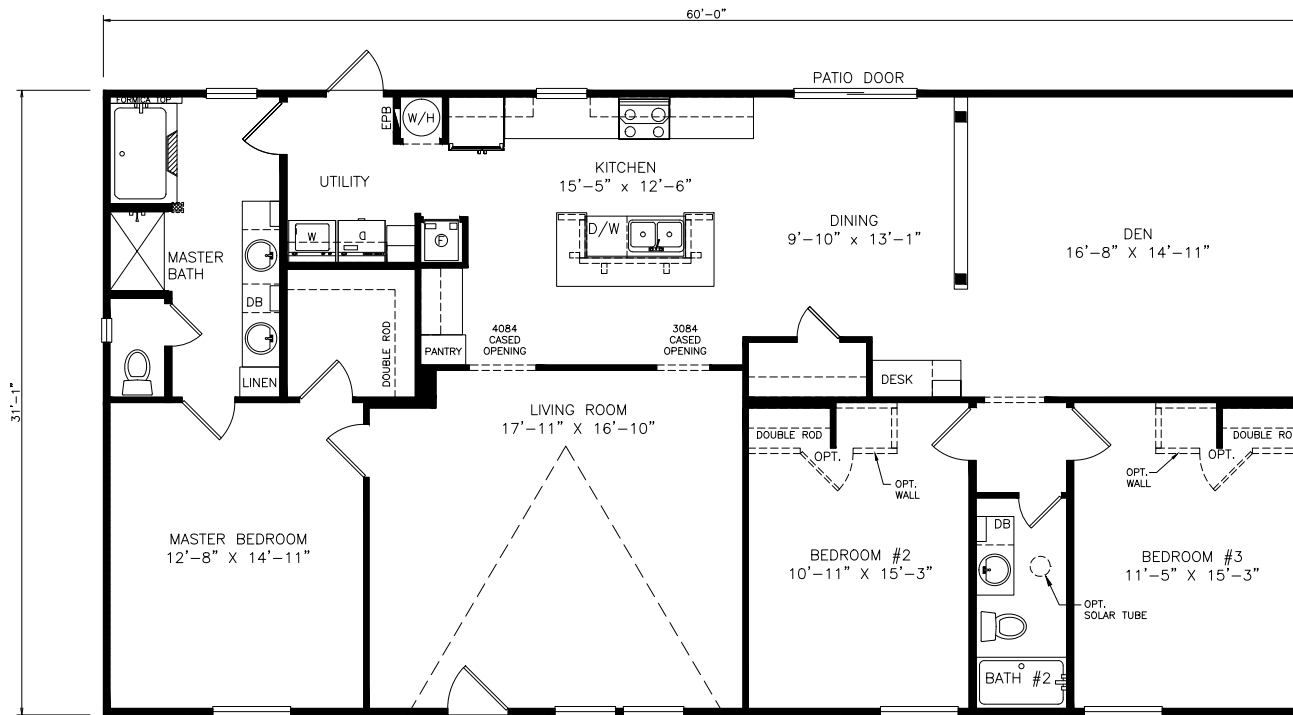

Centerwood

Classic Series - Multi Section

1,865 SQ. FT. (Approximate) 3 Bedrooms, 2 Baths

Last Updated: 6-16-21

MOBILE HOMES ON MAIN
8355 E. Main Street
Mesa, AZ 85207

MobileHomesOnMain.com | 1-800-750-8796