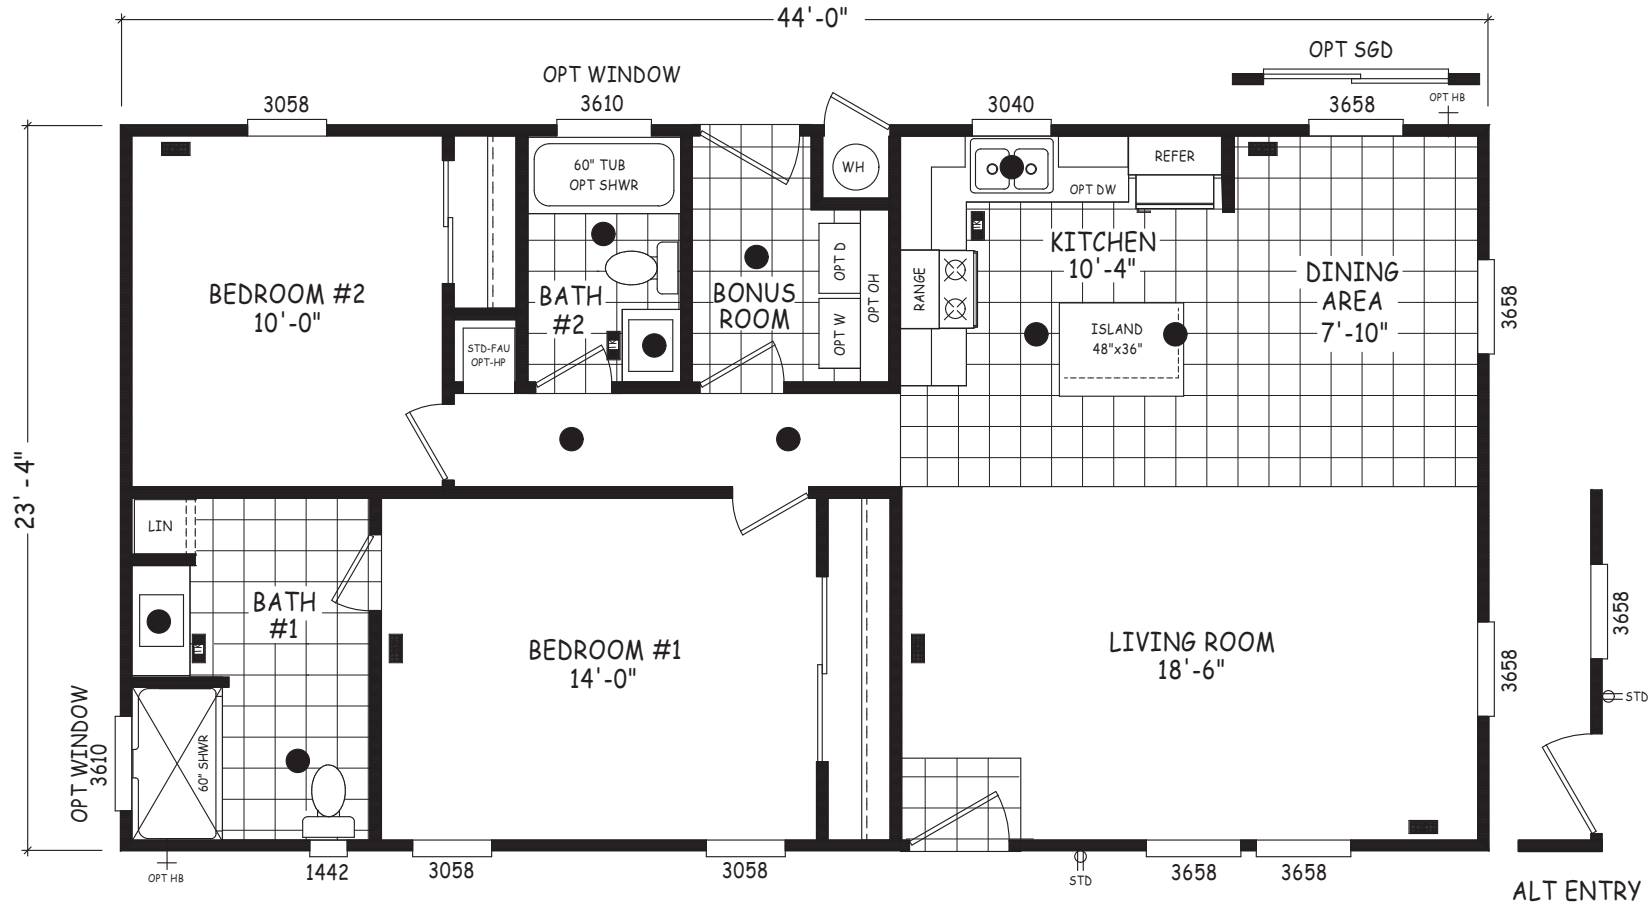

# Champlin

Edge Series

1,027 SQ. FT. (Approximate) 2 Bedroom, 2 Bath

Last Updated: 5-21-24

**MOBILE HOMES ON MAIN**  
8355 E. Main Street  
Mesa, AZ 85207

**MobileHomesOnMain.com | 1-800-750-8796**

**IMPORTANT:** Alta Cima Corp reserves the right to modify, cancel or substitute products or features of this event at any time without prior notice or obligation. Pictures and other promotional materials are representative and may depict or contain floor plans, square footages, elevations, options, upgrades, extra design features, decorations, floor coverings, specialty light fixtures, custom paint and wall coverings, window treatments, landscaping, sound and alarm systems, furnishings, appliances, and other designer/decorator features and amenities that are not included as part of the home and/or may not be available at all locations. Home, pricing and community information is subject to change, and homes to prior sale, at any time without notice or obligation. ©2020 Alta Cima Corp. All rights reserved.