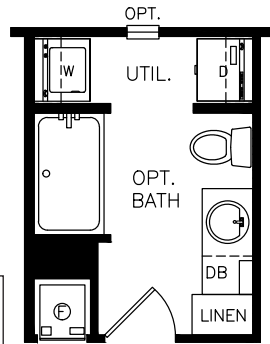

Chester

Heritage Series - Single Section

634 SQ. FT. (Approximate) 1 Bedroom, 1 Bath

Last Updated: 6-22-21

OPT. BATH

MOBILE HOMES ON MAIN
8355 E. Main Street
Mesa, AZ 85207

MobileHomesOnMain.com | 1-800-750-8796