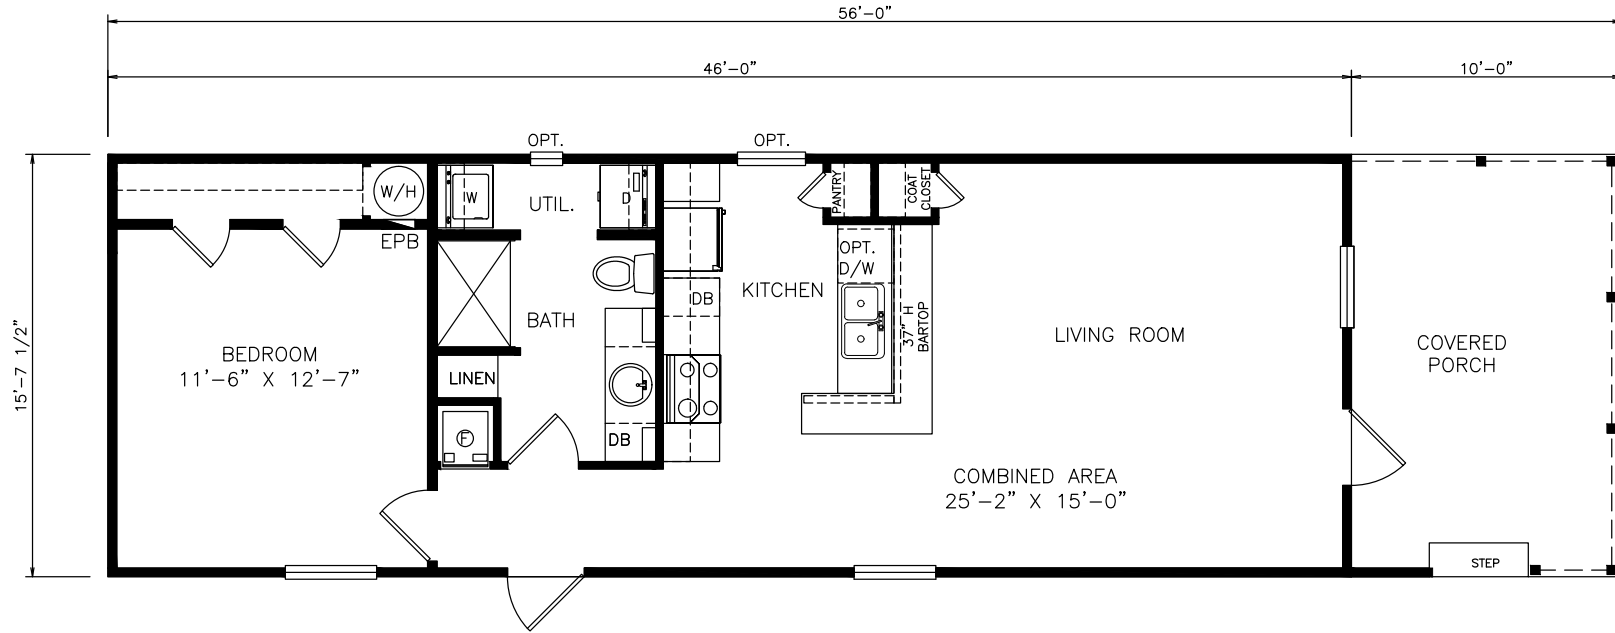

Chester

Heritage Series - Single Section

634 SQ. FT. (Approximate) 1 Bedroom, 1 Bath

Last Updated: 6-22-21

OPT. BATH

MOBILE HOMES ON MAIN
8355 E. Main Street
Mesa, AZ 85207

MobileHomesOnMain.com | 1-800-750-8796