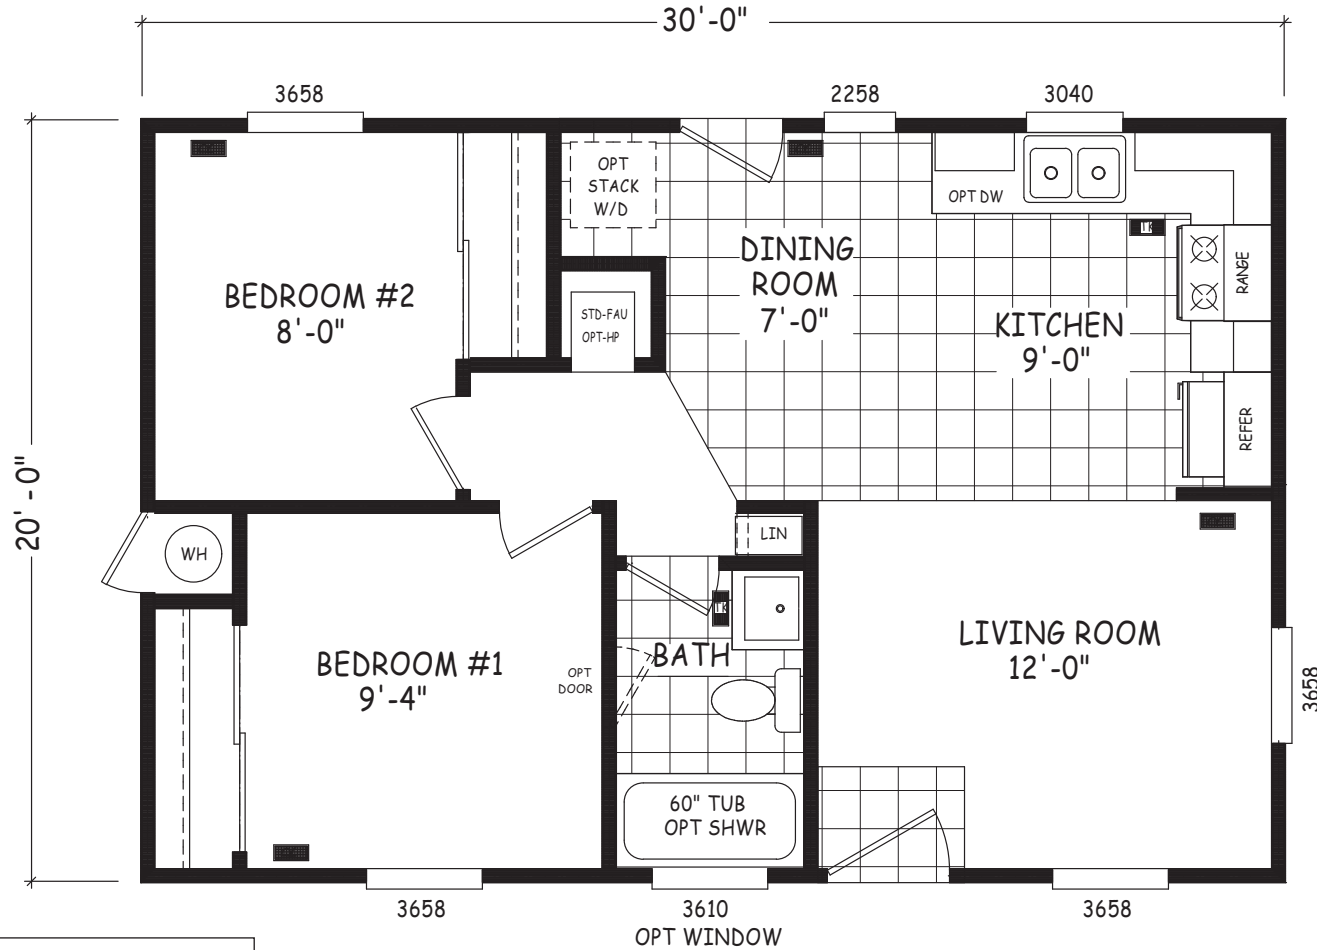

Cider Creek

Edge Series

600 SQ. FT. (Approximate) 2 Bedroom, 1 Bath

Last Updated: 8-22-22

MOBILE HOMES ON MAIN
8355 E. Main Street
Mesa, AZ 85207

MobileHomesOnMain.com | 1-800-750-8796

IMPORTANT: Alta Cima Corp reserves the right to modify, cancel or substitute products or features of this event at any time without prior notice or obligation. Pictures and other promotional materials are representative and may depict or contain floor plans, square footages, elevations, options, upgrades, extra design features, decorations, floor coverings, specialty light fixtures, custom paint and wall coverings, window treatments, landscaping, sound and alarm systems, furnishings, appliances, and other designer/decorator features and amenities that are not included as part of the home and/or may not be available at all locations. Home, pricing and community information is subject to change, and homes to prior sale, at any time without notice or obligation. ©2020 Alta Cima Corp. All rights reserved.