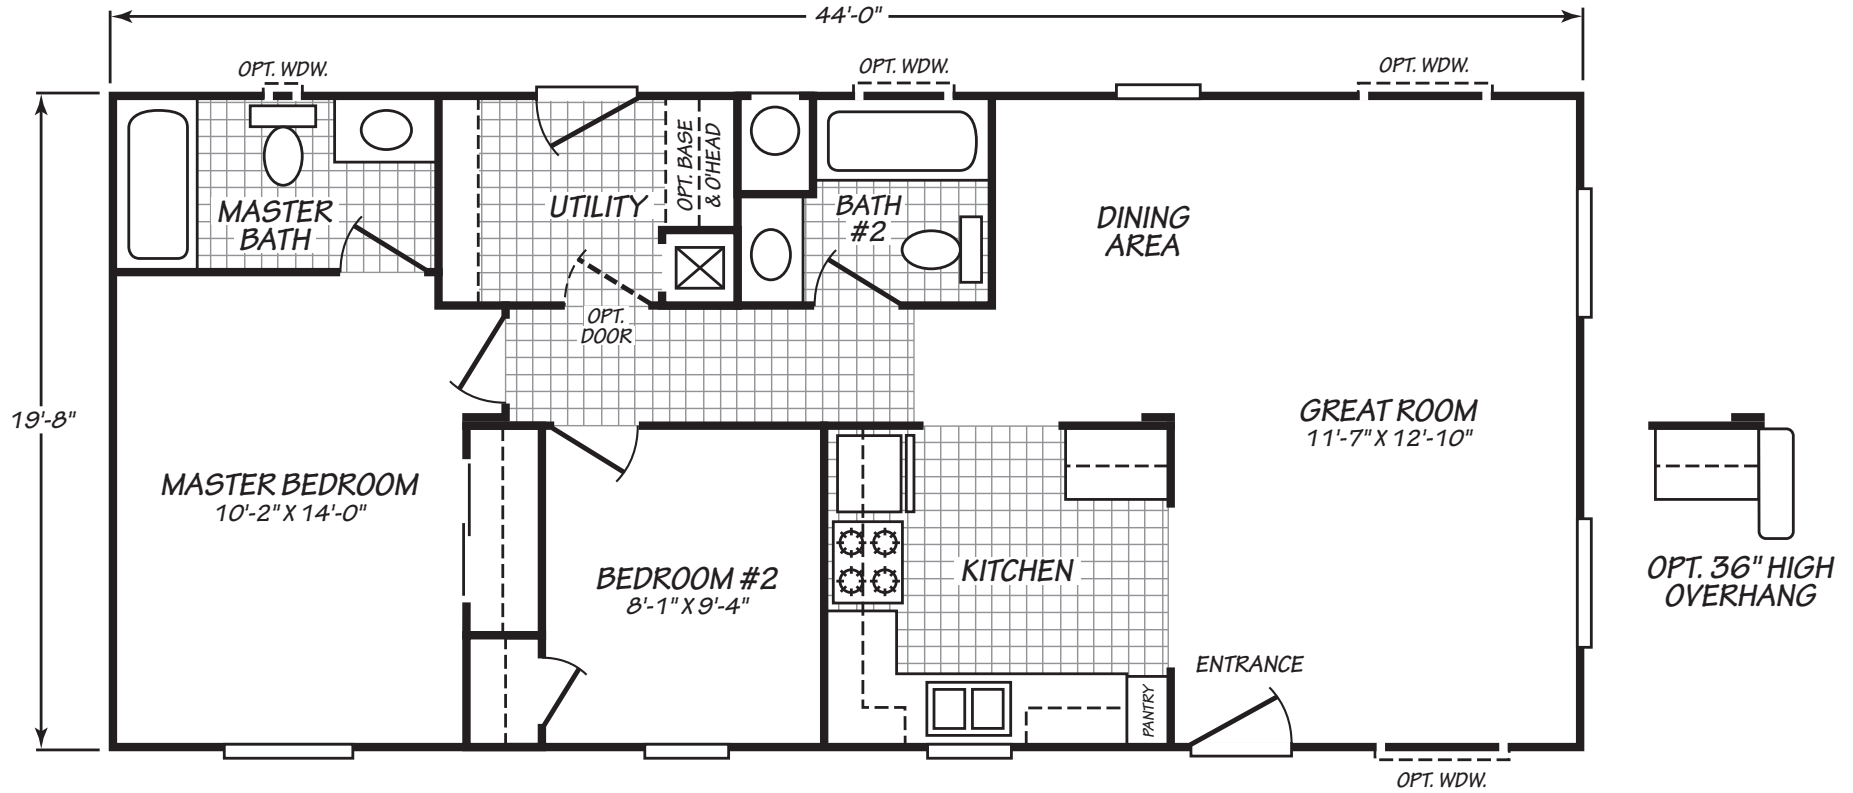

Clarke

Canyon Lake Series

865 SQ. FT. (Approximate) 2 Bedrooms, 2 Baths

Last Updated: 11-1-22

MOBILE HOMES ON MAIN
8355 E. Main Street
Mesa, AZ 85207

MobileHomesOnMain.com | 1-800-750-8796

IMPORTANT: Alta Cima Corp reserves the right to modify, cancel or substitute products or features of this event at any time without prior notice or obligation. Pictures and other promotional materials are representative and may depict or contain floor plans, square footages, elevations, options, upgrades, extra design features, decorations, floor coverings, specialty light fixtures, custom paint and wall coverings, window treatments, landscaping, sound and alarm systems, furnishings, appliances, and other designer/decorator features and amenities that are not included as part of the home and/or may not be available at all locations. Home, pricing and community information is subject to change, and homes to prior sale, at any time without notice or obligation. ©2020 Alta Cima Corp. All rights reserved.