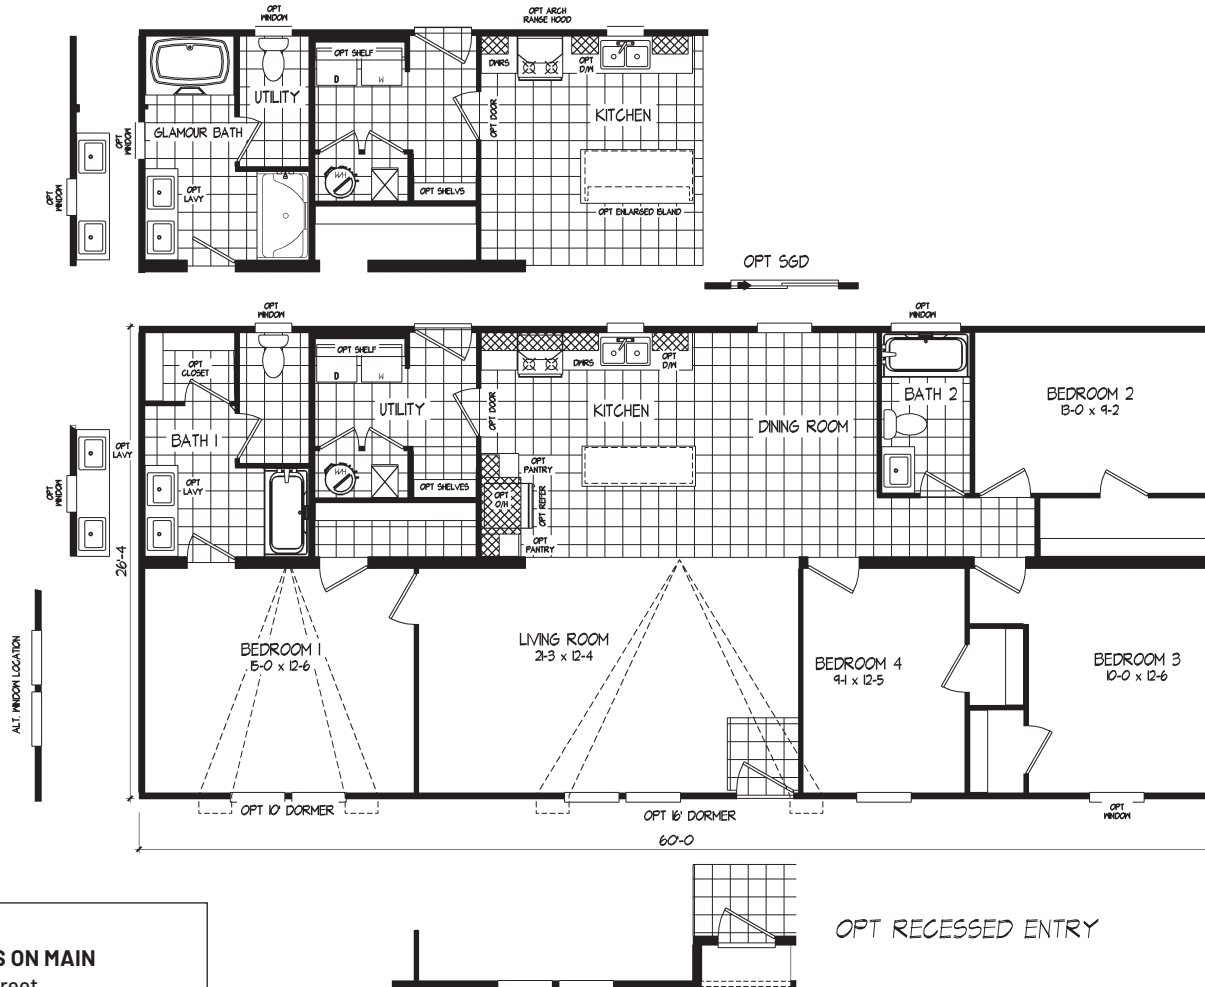

Clawden

Copper Ridge Series

1,580 SQ. FT. (Approximate) 4 Bedroom, 2 Bath

Last Updated: 5-13-26

MOBILE HOMES ON MAIN
8355 E. Main Street
Mesa, AZ 85207

MobileHomesOnMain.com | 1-800-750-8796

IMPORTANT: Alta Cima Corp reserves the right to modify, cancel or substitute products or features of this event at any time without prior notice or obligation. Pictures and other promotional materials are representative and may depict or contain floor plans, square footages, elevations, options, upgrades, extra design features, decorations, floor coverings, specialty light fixtures, custom paint and wall coverings, window treatments, landscaping, sound and alarm systems, furnishings, appliances, and other designer/decorator features and amenities that are not included as part of the home and/or may not be available at all locations. Home, pricing and community information is subject to change, and homes to prior sale, at any time without notice or obligation. ©2020 Alta Cima Corp. All rights reserved.