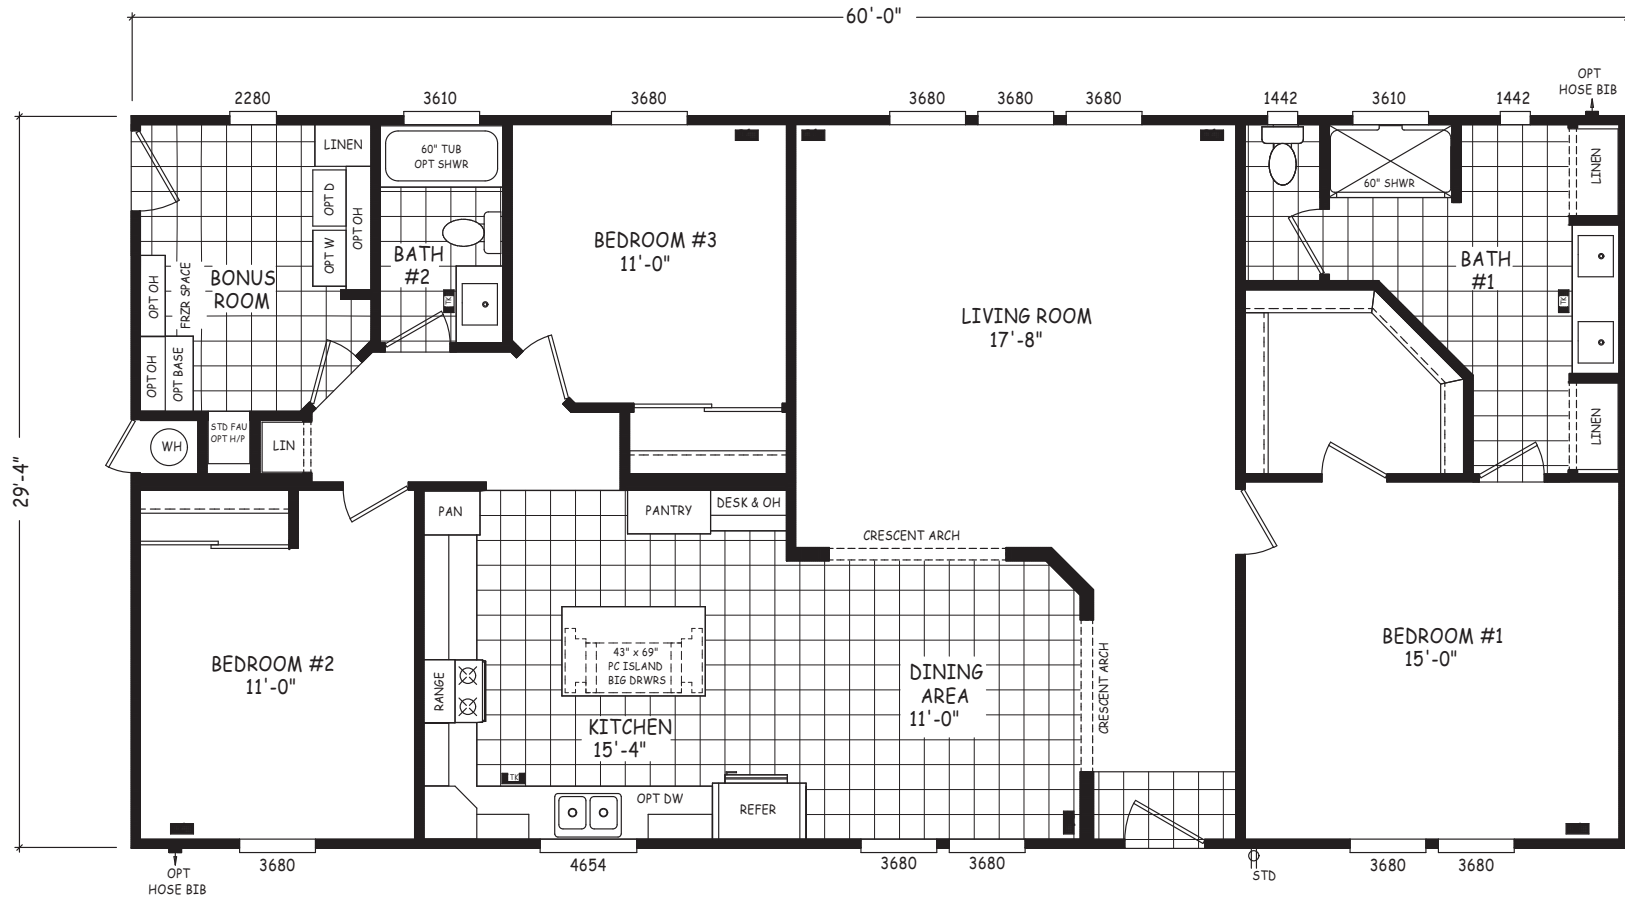

Claybourne

Pinnacle Series

1,760 SQ. FT. (Approximate) 3 Bedroom, 2 Bath

Last Updated: 8-22-22

MOBILE HOMES ON MAIN
8355 E. Main Street
Mesa, AZ 85207

MobileHomesOnMain.com | 1-800-750-8796

IMPORTANT: Alta Cima Corp reserves the right to modify, cancel or substitute products or features of this event at any time without prior notice or obligation. Pictures and other promotional materials are representative and may depict or contain floor plans, square footages, elevations, options, upgrades, extra design features, decorations, floor coverings, specialty light fixtures, custom paint and wall coverings, window treatments, landscaping, sound and alarm systems, furnishings, appliances, and other designer/decorator features and amenities that are not included as part of the home and/or may not be available at all locations. Home, pricing and community information is subject to change, and homes to prior sale, at any time without notice or obligation. ©2020 Alta Cima Corp. All rights reserved.