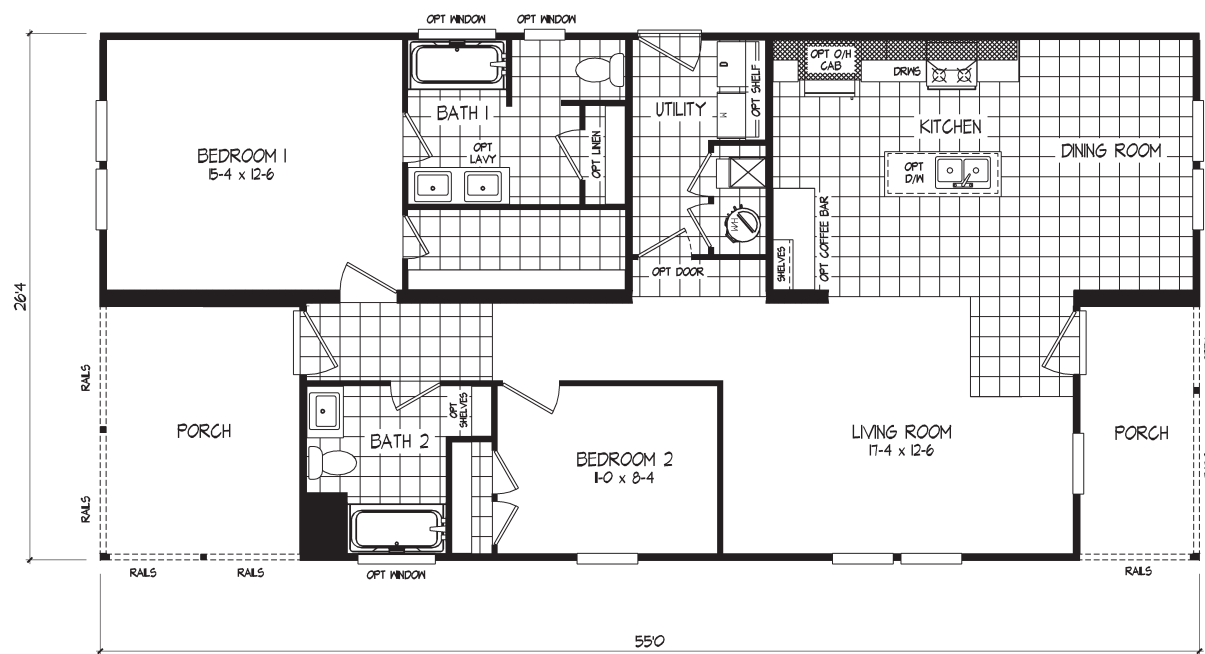

Cowles

Desert Sky Series

1,448 SQ. FT. (Approximate) 2 Bedroom, 2 Bath

Last Updated: 5-13-24

OPT PANTRY LAYOUT

OPT ENLARGED ISLAND

MOBILE HOMES ON MAIN
8355 E. Main Street
Mesa, AZ 85207

MobileHomesOnMain.com | 1-800-750-8796