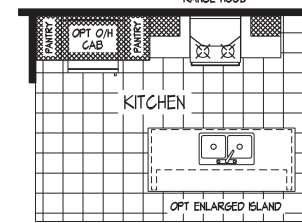

Cowles

Desert Sky Series

1,448 SQ. FT. (Approximate) 2 Bedroom, 2 Bath

Last Updated: 5-13-24

OPT PANTRY LAYOUT

OPT ENLARGED ISLAND

MOBILE HOMES ON MAIN
8355 E. Main Street
Mesa, AZ 85207

MobileHomesOnMain.com | 1-800-750-8796