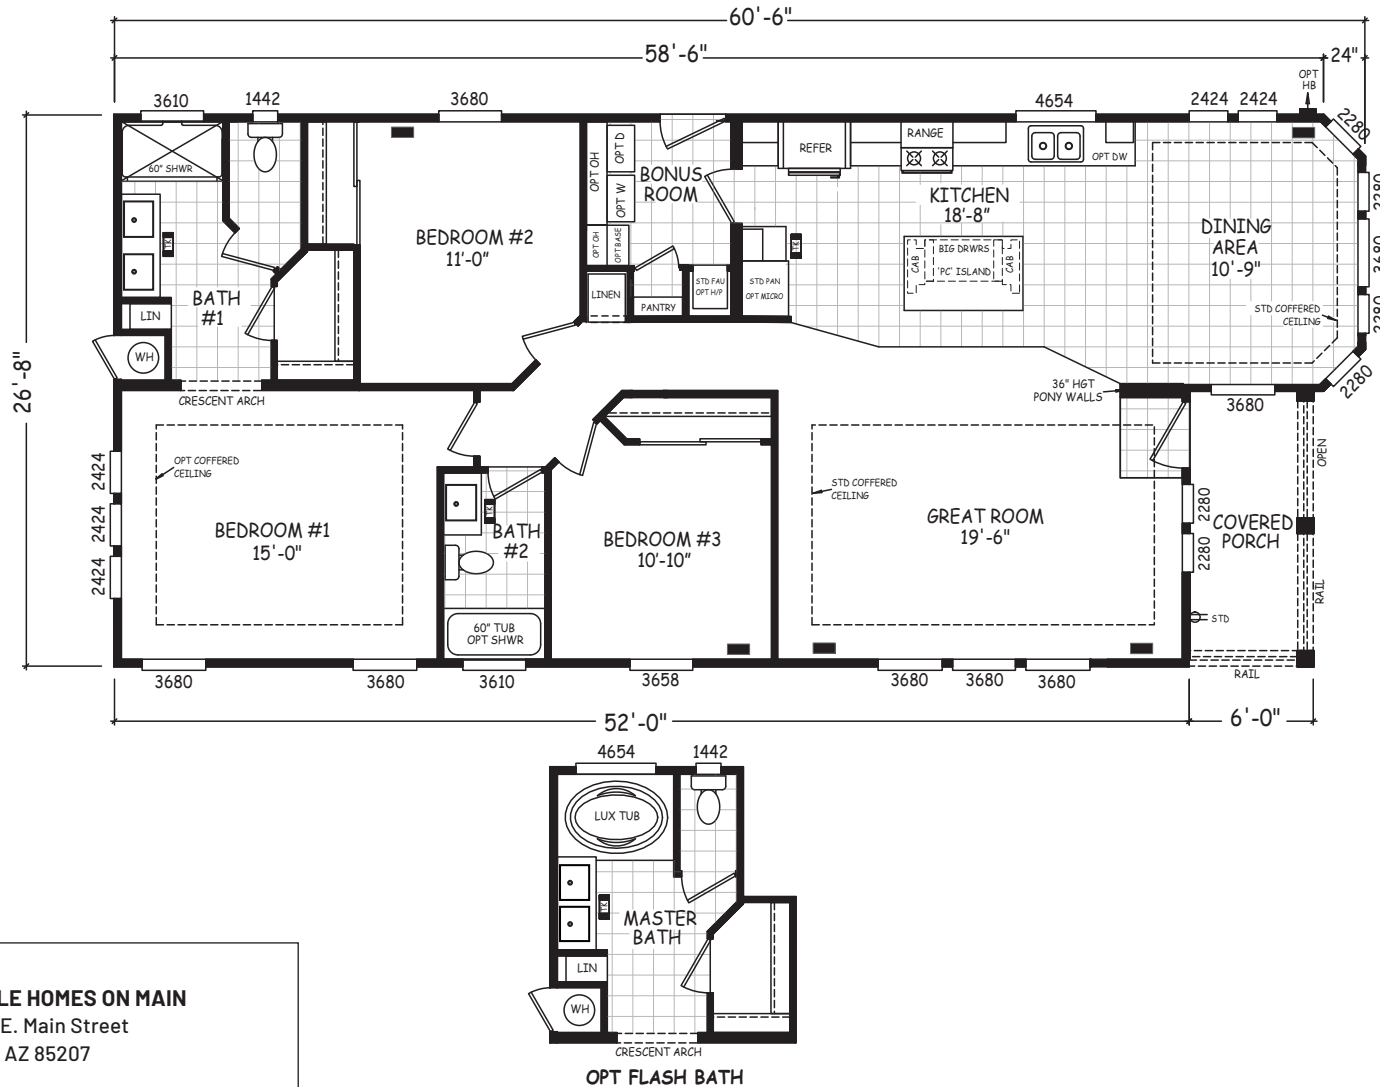

Cropton

Pacifica Series

1,576 SQ. FT. (Approximate) 3 Bedroom, 2 Bath

Last Updated: 8-22-22

MOBILE HOMES ON MAIN
8355 E. Main Street
Mesa, AZ 85207

MobileHomesOnMain.com | 1-800-750-8796

IMPORTANT: Alta Cima Corp reserves the right to modify, cancel or substitute products or features of this event at any time without prior notice or obligation. Pictures and other promotional materials are representative and may depict or contain floor plans, square footages, elevations, options, upgrades, extra design features, decorations, floor coverings, specialty light fixtures, custom paint and wall coverings, window treatments, landscaping, sound and alarm systems, furnishings, appliances, and other designer/decorator features and amenities that are not included as part of the home and/or may not be available at all locations. Home, pricing and community information is subject to change, and homes to prior sale, at any time without notice or obligation. ©2020 Alta Cima Corp. All rights reserved.