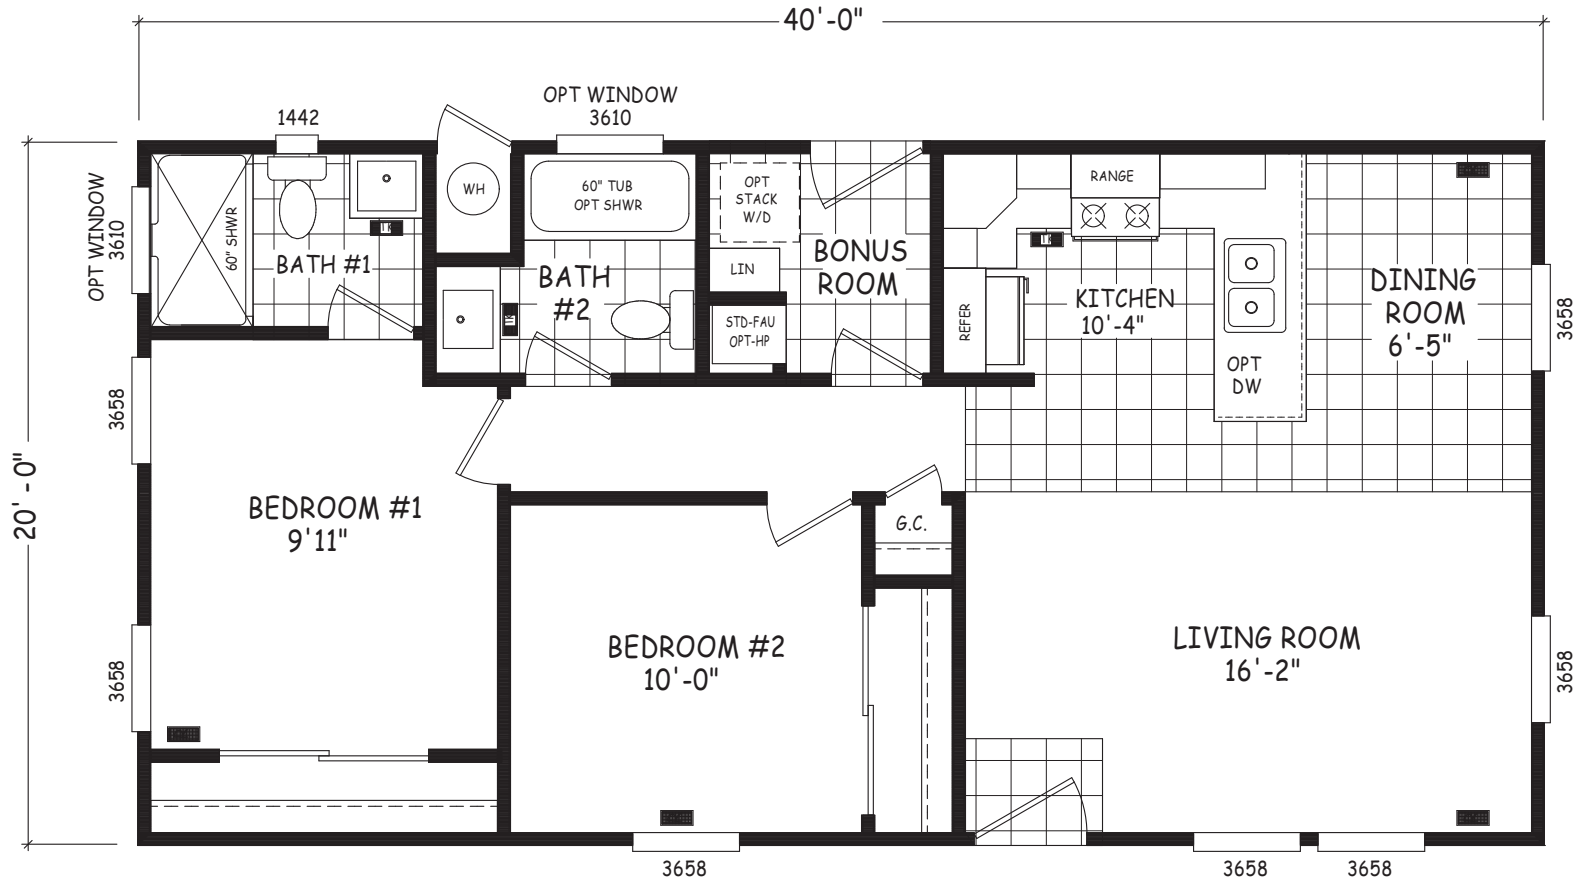

Crystal Creek

Edge Series

800 SQ. FT. (Approximate) 2 Bedroom, 2 Bath

Last Updated: 8-22-22

MOBILE HOMES ON MAIN
8355 E. Main Street
Mesa, AZ 85207

MobileHomesOnMain.com | 1-800-750-8796

IMPORTANT: Alta Cima Corp reserves the right to modify, cancel or substitute products or features of this event at any time without prior notice or obligation. Pictures and other promotional materials are representative and may depict or contain floor plans, square footages, elevations, options, upgrades, extra design features, decorations, floor coverings, specialty light fixtures, custom paint and wall coverings, window treatments, landscaping, sound and alarm systems, furnishings, appliances, and other designer/decorator features and amenities that are not included as part of the home and/or may not be available at all locations. Home, pricing and community information is subject to change, and homes to prior sale, at any time without notice or obligation. ©2020 Alta Cima Corp. All rights reserved.