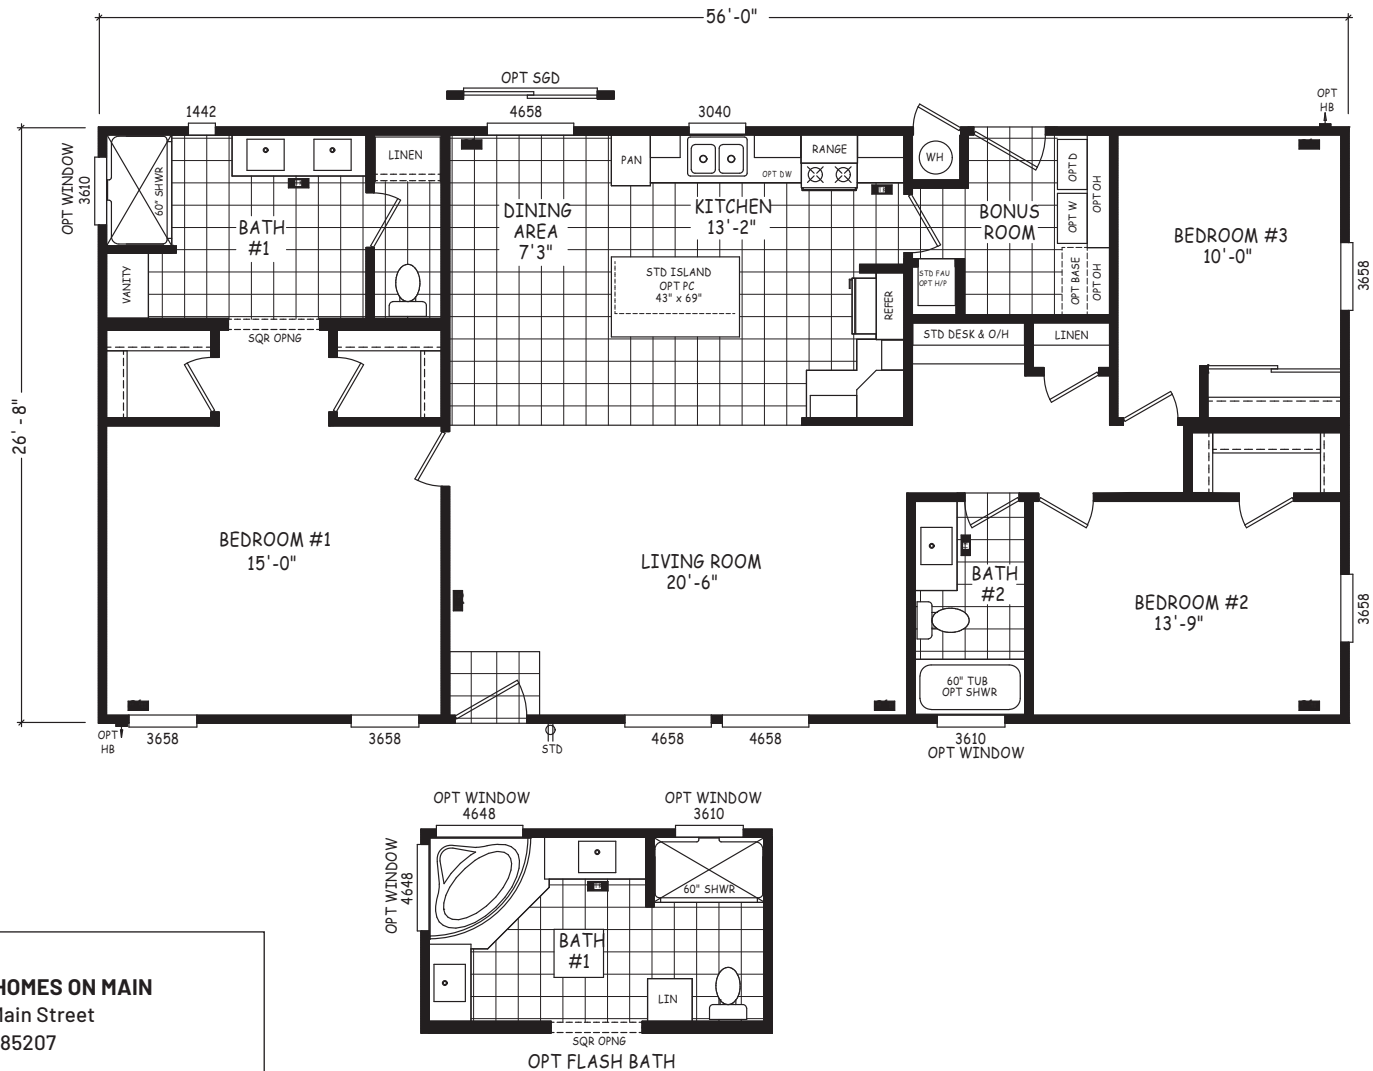

# Dashiell

Edge Series

1,494 SQ. FT. (Approximate) 3 Bedroom, 2 Bath

Last Updated: 5-21-24

**MOBILE HOMES ON MAIN**  
8355 E. Main Street  
Mesa, AZ 85207

**MobileHomesOnMain.com | 1-800-750-8796**

**IMPORTANT:** Alta Cima Corp reserves the right to modify, cancel or substitute products or features of this event at any time without prior notice or obligation. Pictures and other promotional materials are representative and may depict or contain floor plans, square footages, elevations, options, upgrades, extra design features, decorations, floor coverings, specialty light fixtures, custom paint and wall coverings, window treatments, landscaping, sound and alarm systems, furnishings, appliances, and other designer/decorator features and amenities that are not included as part of the home and/or may not be available at all locations. Home, pricing and community information is subject to change, and homes to prior sale, at any time without notice or obligation. ©2020 Alta Cima Corp. All rights reserved.