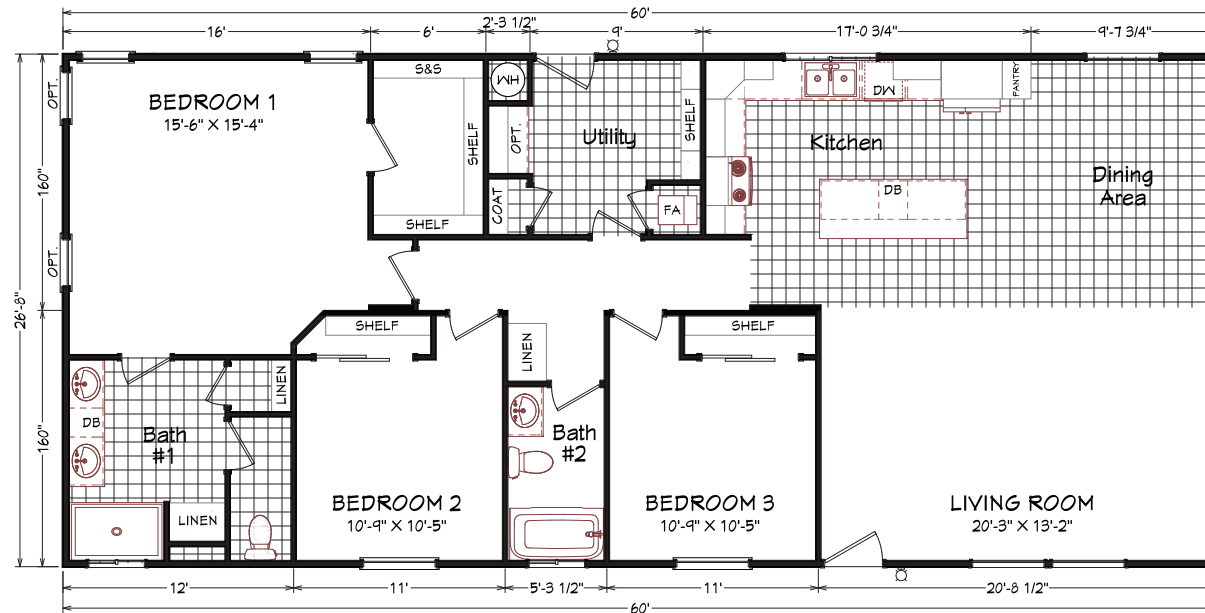

Optional Glamor Bath

MOBILE HOMES ON MAIN
8355 E. Main Street
Mesa, AZ 85207

MobileHomesOnMain.com | 1-800-750-8796

IMPORTANT: Alta Cima Corp reserves the right to modify, cancel or substitute products or features of this event at any time without prior notice or obligation. Pictures and other promotional materials are representative and may depict or contain floor plans, square footages, elevations, options, upgrades, extra design features, decorations, floor coverings, specialty light fixtures, custom paint and wall coverings, window treatments, landscaping, sound and alarm systems, furnishings, appliances, and other designer/decorator features and amenities that are not included as part of the home and/or may not be available at all locations. Home, pricing and community information is subject to change, and homes to prior sale, at any time without notice or obligation. ©2020 Alta Cima Corp. All rights reserved.

MANUFACTURED BY:

I authorize Mobile Homes On Main to build my house, per this plan.

X _____

Customer Signature/Date