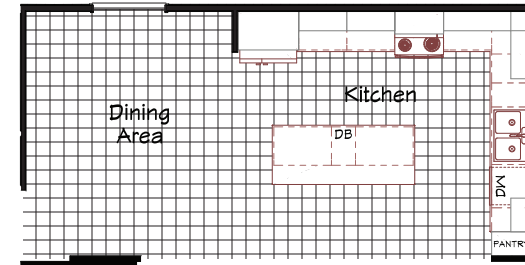

# Dayhill

Coronado Series

1,600 SQ. FT. (Approximate) 3 Bedroom, 2 Bath

Last Updated: 11-1-22

## Alternate Kitchen