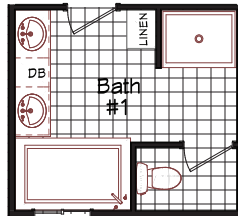

Optional Glamor Bath