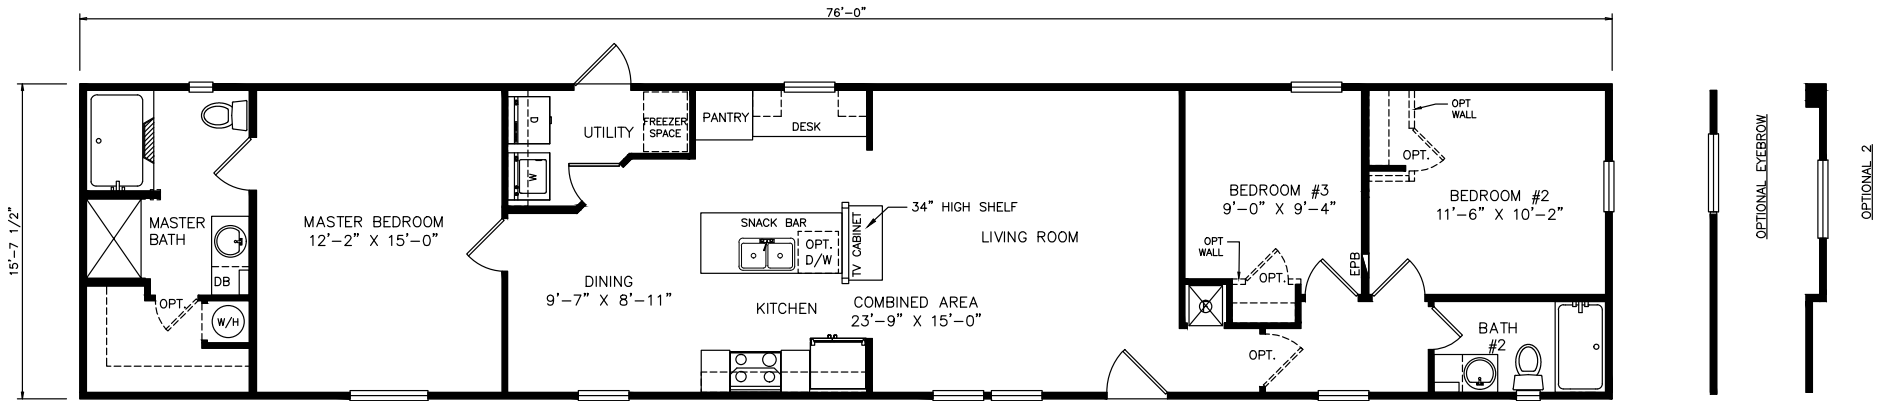

Del Grande

Classic Series - Single Section

1,193 SQ. FT. (Approximate) 3 Bedrooms, 2 Baths

Last Updated: 6-9-21

MOBILE HOMES ON MAIN
8355 E. Main Street
Mesa, AZ 85207

MobileHomesOnMain.com | 1-800-750-8796