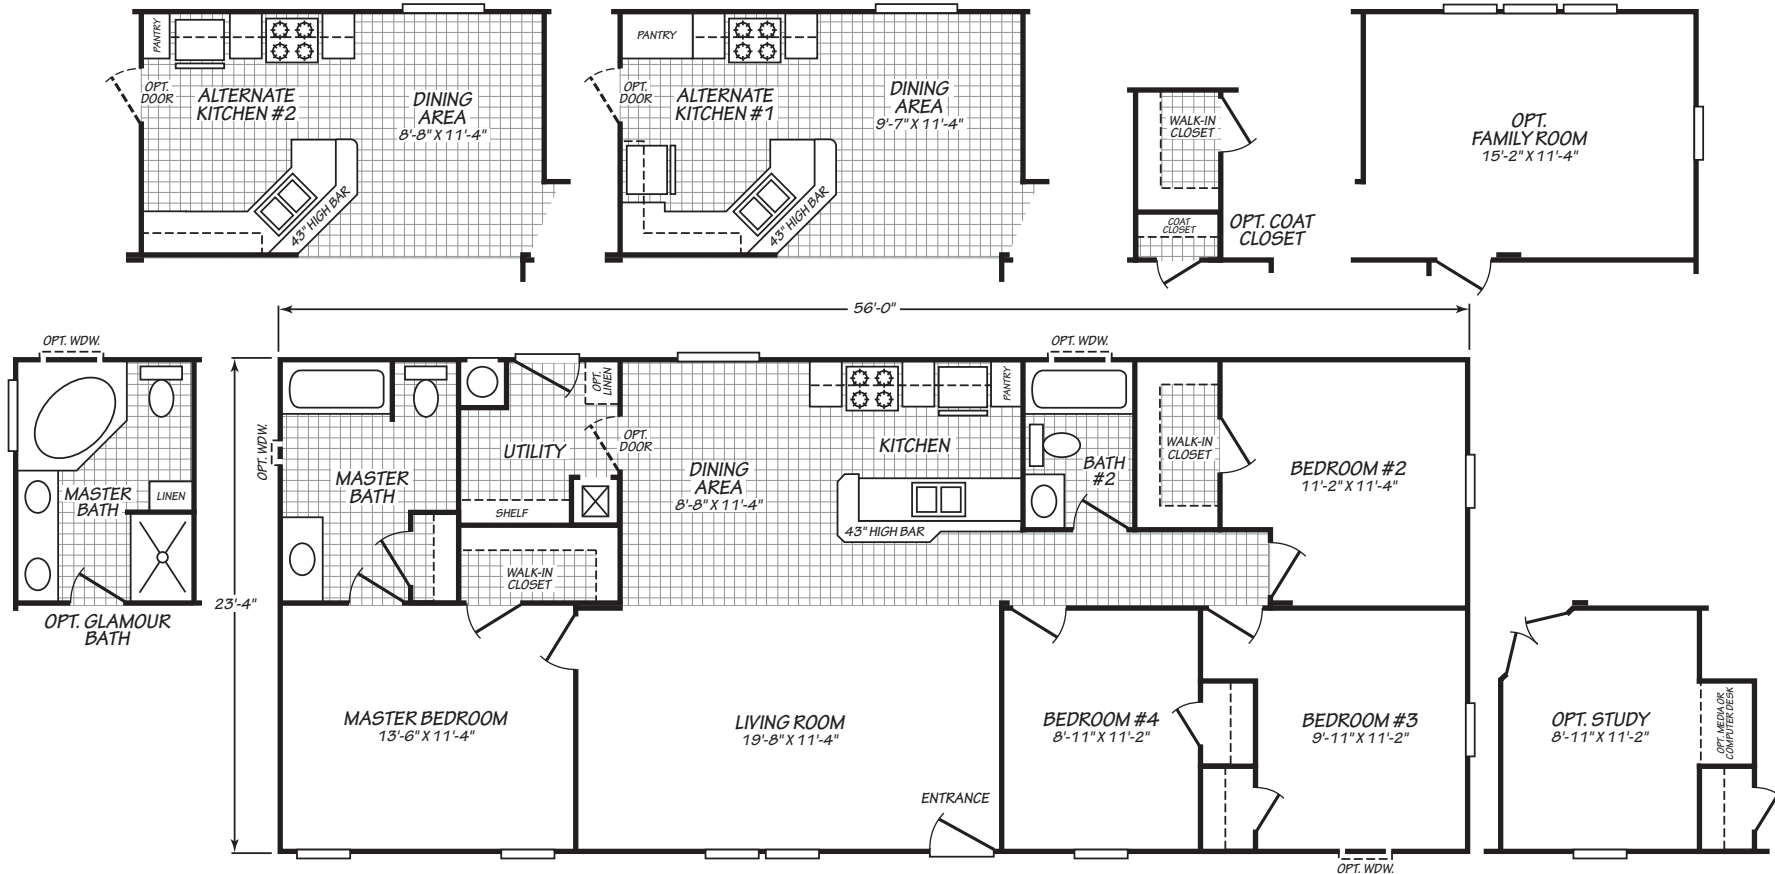

Diskenson

Canyon Lake Series

1,306 SQ. FT. (Approximate) 4 Bedrooms, 2 Baths

Last Updated: 11-1-22

MOBILE HOMES ON MAIN
8355 E. Main Street
Mesa, AZ 85207

MobileHomesOnMain.com | 1-800-750-8796

IMPORTANT: Alta Cima Corp reserves the right to modify, cancel or substitute products or features of this event at any time without prior notice or obligation. Pictures and other promotional materials are representative and may depict or contain floor plans, square footages, elevations, options, upgrades, extra design features, decorations, floor coverings, specialty light fixtures, custom paint and wall coverings, window treatments, landscaping, sound and alarm systems, furnishings, appliances, and other designer/decorator features and amenities that are not included as part of the home and/or may not be available at all locations. Home, pricing and community information is subject to change, and homes to prior sale, at any time without notice or obligation. ©2020 Alta Cima Corp. All rights reserved.