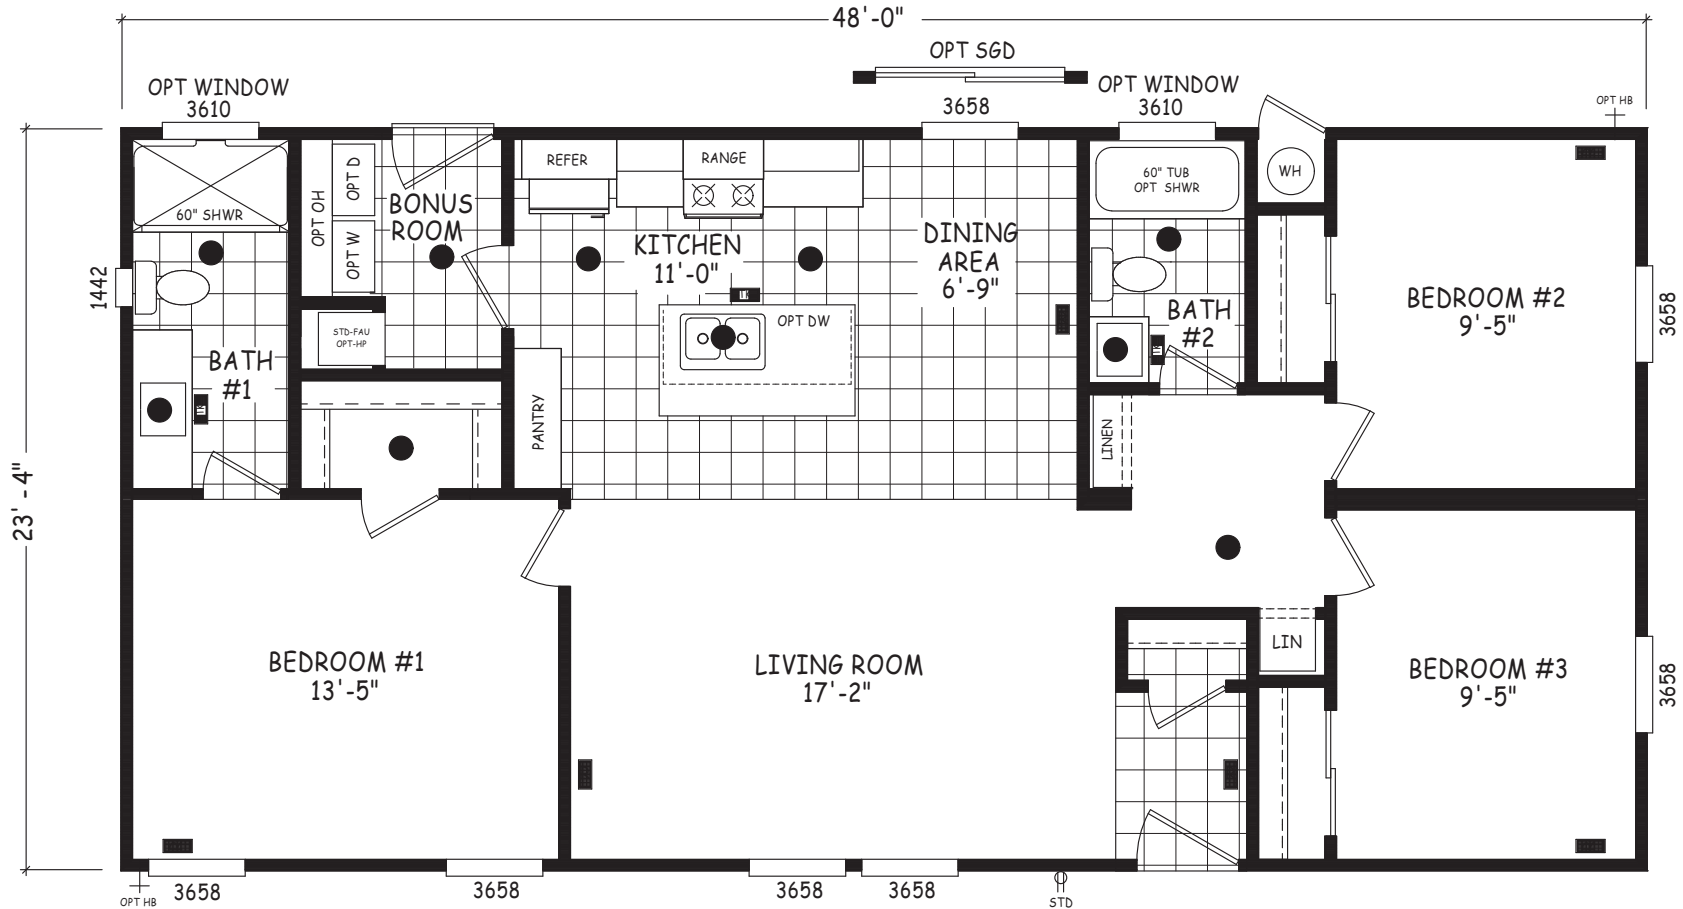

Dooley

Edge Series

1,120 SQ. FT. (Approximate) 3 Bedroom, 2 Bath

Last Updated: 10-24-23

MOBILE HOMES ON MAIN
 8355 E. Main Street
 Mesa, AZ 85207

MobileHomesOnMain.com | 1-800-750-8796

IMPORTANT: Alta Cima Corp reserves the right to modify, cancel or substitute products or features of this event at any time without prior notice or obligation. Pictures and other promotional materials are representative and may depict or contain floor plans, square footages, elevations, options, upgrades, extra design features, decorations, floor coverings, specialty light fixtures, custom paint and wall coverings, window treatments, landscaping, sound and alarm systems, furnishings, appliances, and other designer/decorator features and amenities that are not included as part of the home and/or may not be available at all locations. Home, pricing and community information is subject to change, and homes to prior sale, at any time without notice or obligation. ©2020 Alta Cima Corp. All rights reserved.