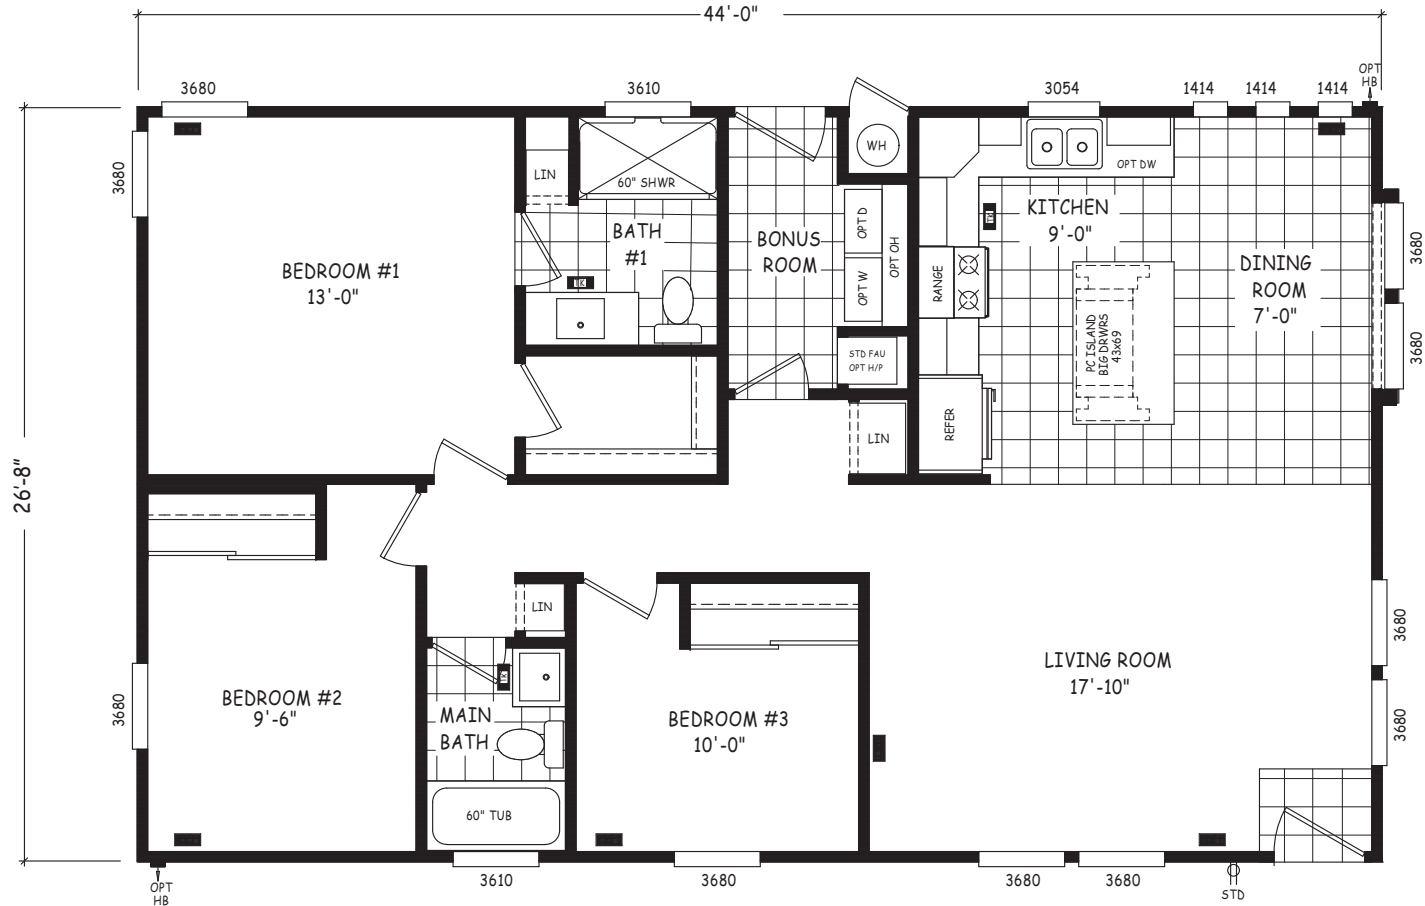

Drachman

Pinnacle Series

1,174 SQ. FT. (Approximate) 3 Bedroom, 2 Bath

Last Updated: 8-22-22

MOBILE HOMES ON MAIN
8355 E. Main Street
Mesa, AZ 85207

MobileHomesOnMain.com | 1-800-750-8796

IMPORTANT: Alta Cima Corp reserves the right to modify, cancel or substitute products or features of this event at any time without prior notice or obligation. Pictures and other promotional materials are representative and may depict or contain floor plans, square footages, elevations, options, upgrades, extra design features, decorations, floor coverings, specialty light fixtures, custom paint and wall coverings, window treatments, landscaping, sound and alarm systems, furnishings, appliances, and other designer/decorator features and amenities that are not included as part of the home and/or may not be available at all locations. Home, pricing and community information is subject to change, and homes to prior sale, at any time without notice or obligation. ©2020 Alta Cima Corp. All rights reserved.