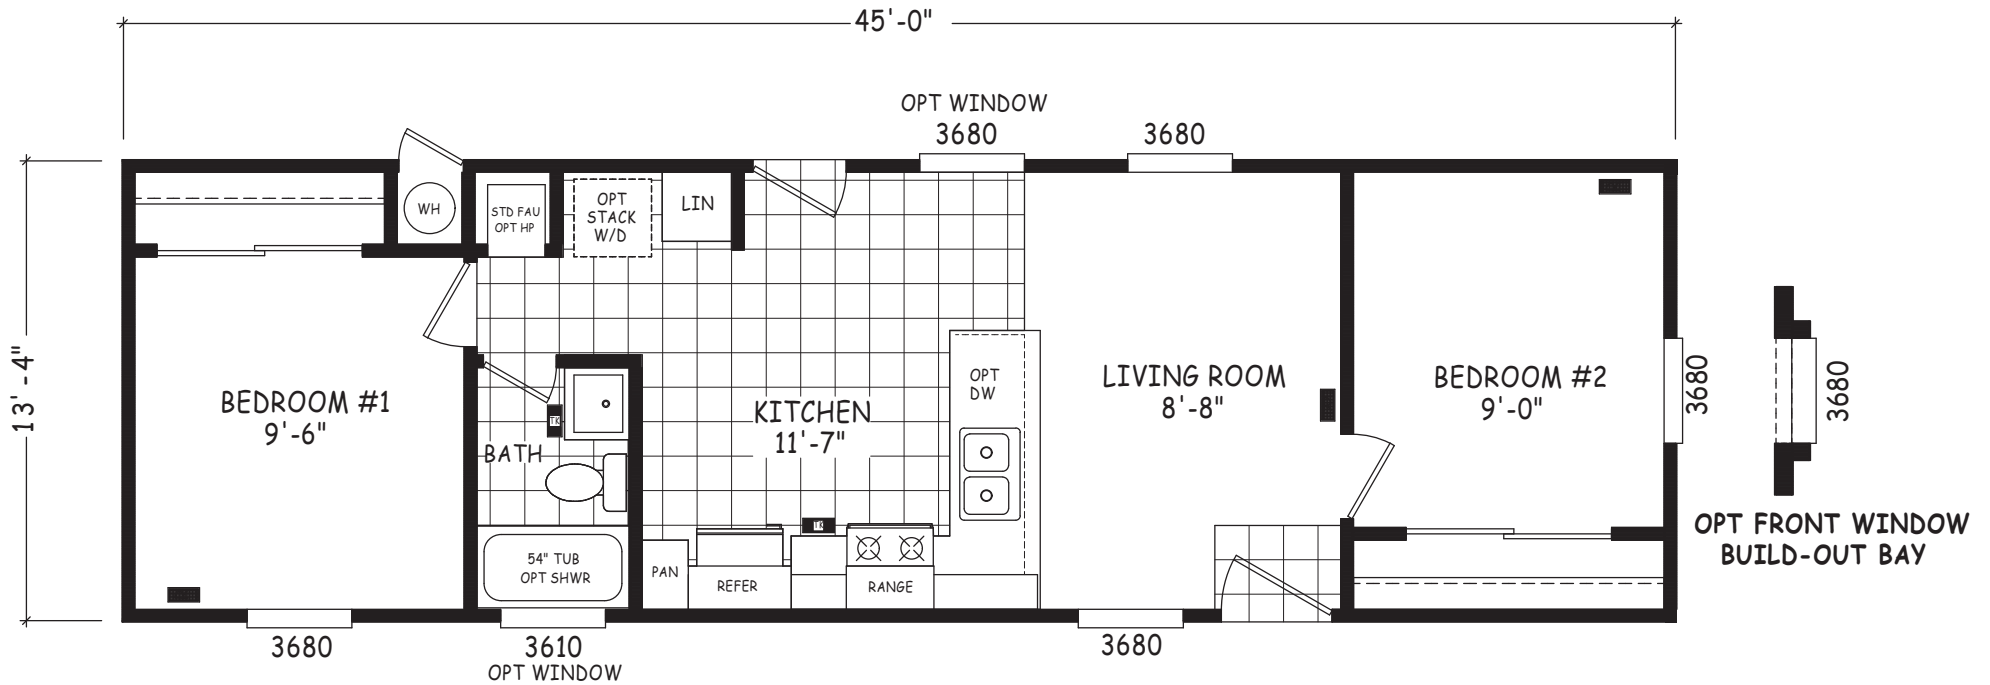

Earl

Encore Single Wide Series

600 SQ. FT. (Approximate) 2 Bedroom, 1 Bath

Last Updated: 12-8-22

MOBILE HOMES ON MAIN
8355 E. Main Street
Mesa, AZ 85207

MobileHomesOnMain.com | 1-800-750-8796

IMPORTANT: Alta Cima Corp reserves the right to modify, cancel or substitute products or features of this event at any time without prior notice or obligation. Pictures and other promotional materials are representative and may depict or contain floor plans, square footages, elevations, options, upgrades, extra design features, decorations, floor coverings, specialty light fixtures, custom paint and wall coverings, window treatments, landscaping, sound and alarm systems, furnishings, appliances, and other designer/decorator features and amenities that are not included as part of the home and/or may not be available at all locations. Home, pricing and community information is subject to change, and homes to prior sale, at any time without notice or obligation. ©2020 Alta Cima Corp. All rights reserved.