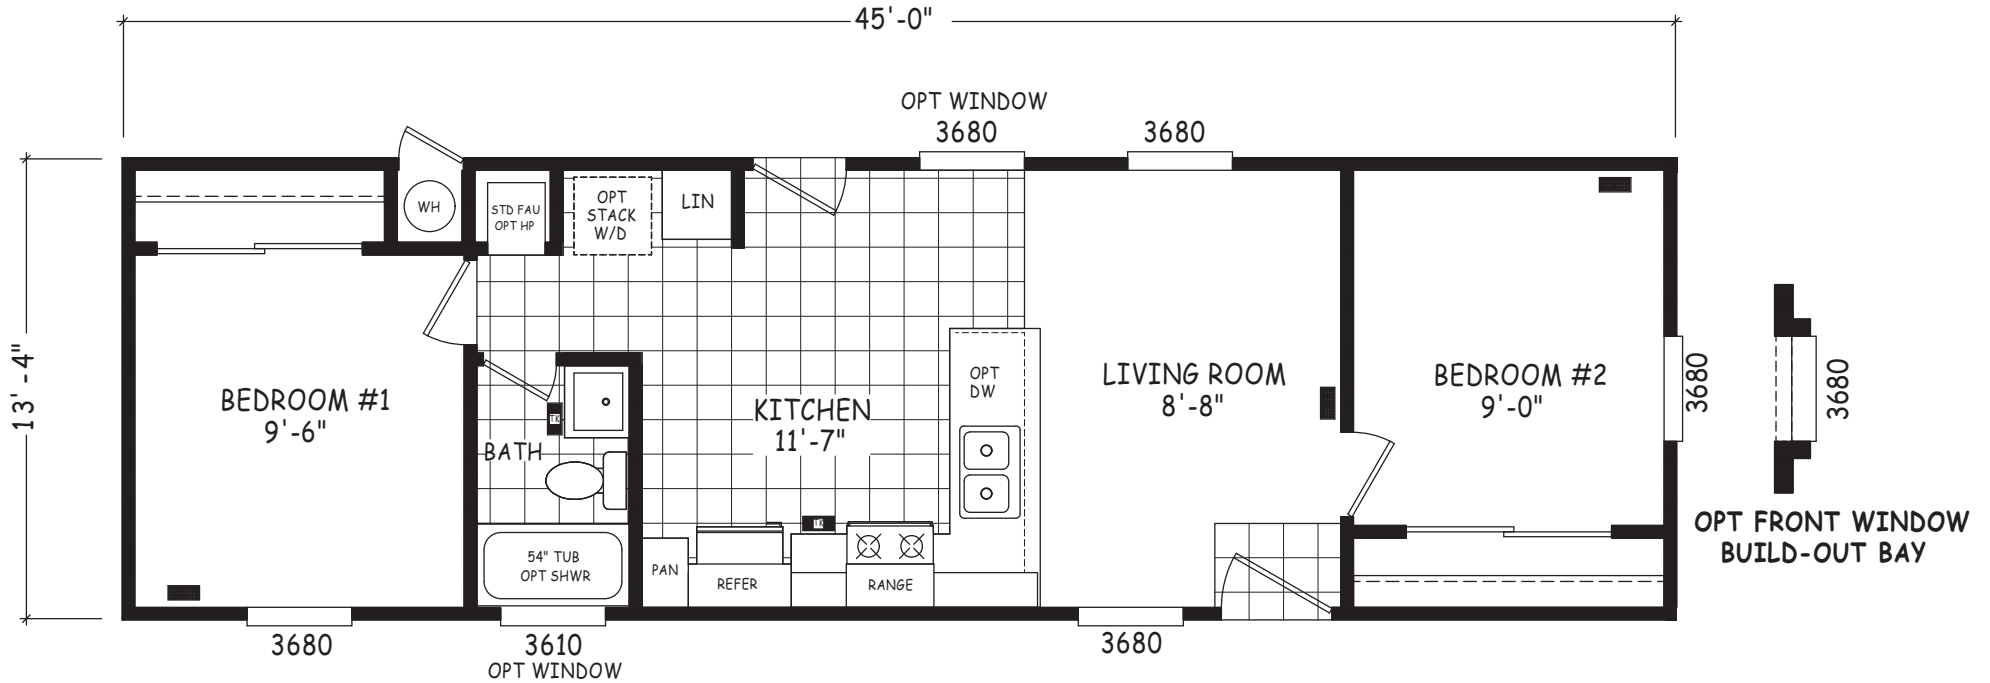

Earl

Encore Single Wide Series

600 SQ. FT. (Approximate) 2 Bedroom, 1 Bath

Last Updated: 12-8-22

MOBILE HOMES ON MAIN
8355 E. Main Street
Mesa, AZ 85207

MobileHomesOnMain.com | 1-800-750-8796

IMPORTANT: Alta Cima Corp reserves the right to modify, cancel or substitute products or features of this event at any time without prior notice or obligation. Pictures and other promotional materials are representative and may depict or contain floor plans, square footages, elevations, options, upgrades, extra design features, decorations, floor coverings, specialty light fixtures, custom paint and wall coverings, window treatments, landscaping, sound and alarm systems, furnishings, appliances, and other designer/decorator features and amenities that are not included as part of the home and/or may not be available at all locations. Home, pricing and community information is subject to change, and homes to prior sale, at any time without notice or obligation. ©2020 Alta Cima Corp. All rights reserved.