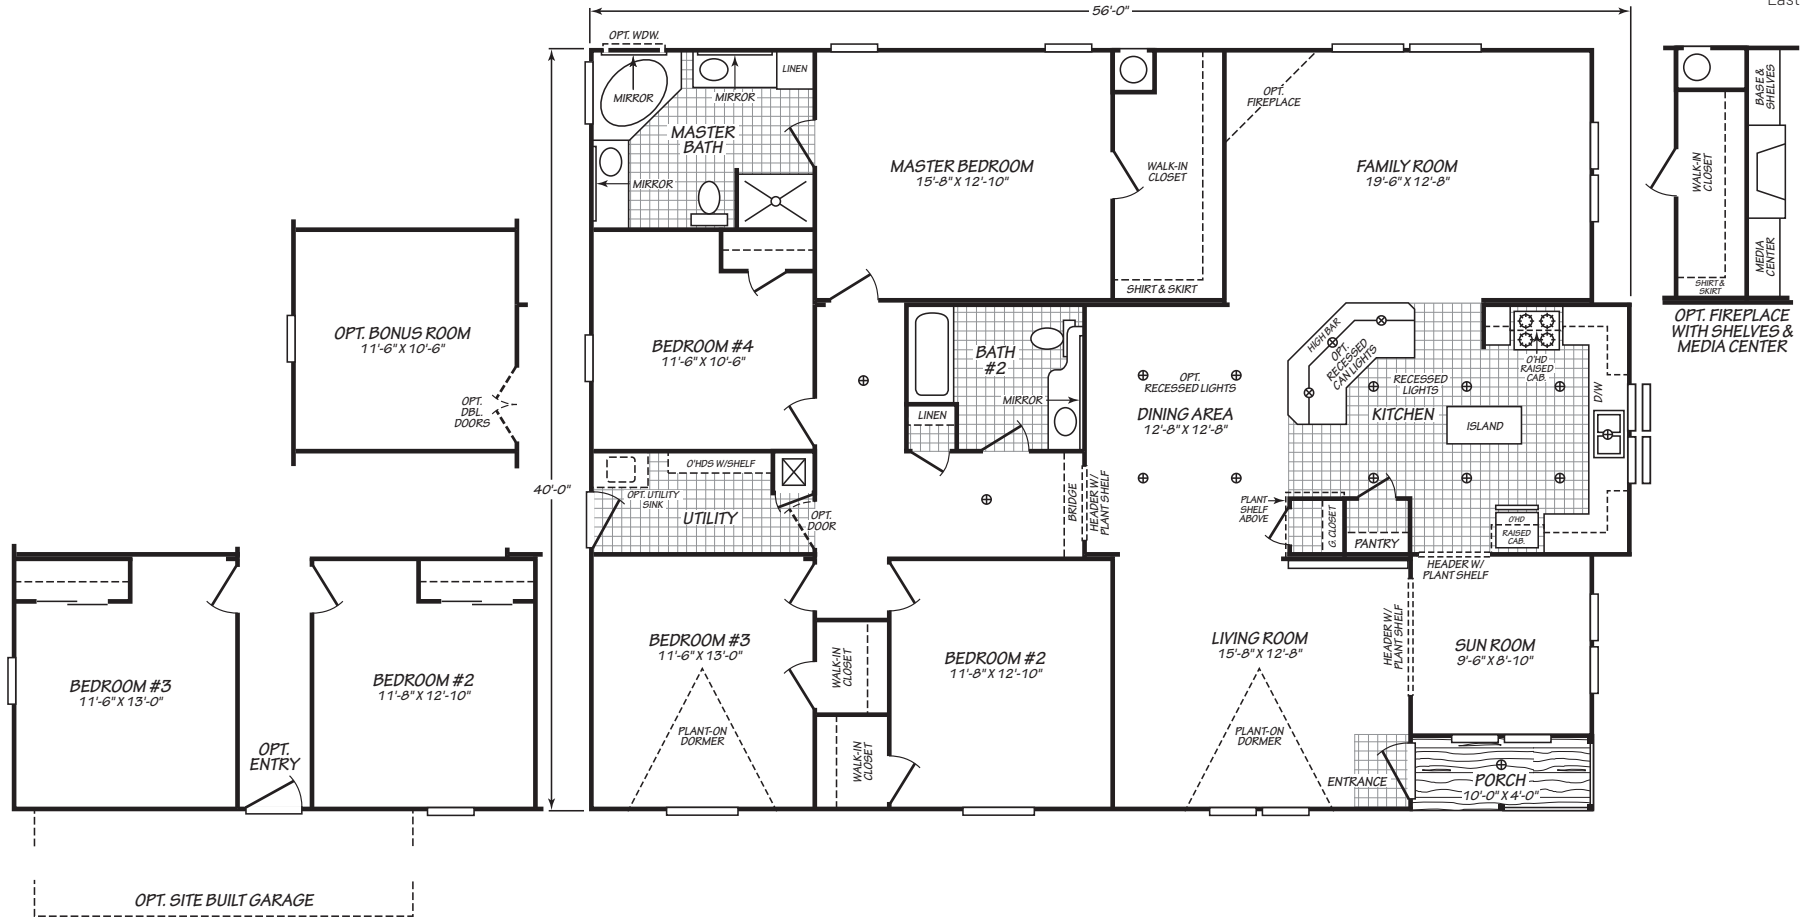

# Eastern Star

Vogue II Series

2,144 SQ. FT. (Approximate) 4 Bedroom, 2 Bath

Last Updated: 11-2-22

**MOBILE HOMES ON MAIN**  
8355 E. Main Street  
Mesa, AZ 85207

**MobileHomesOnMain.com | 1-800-750-8796**