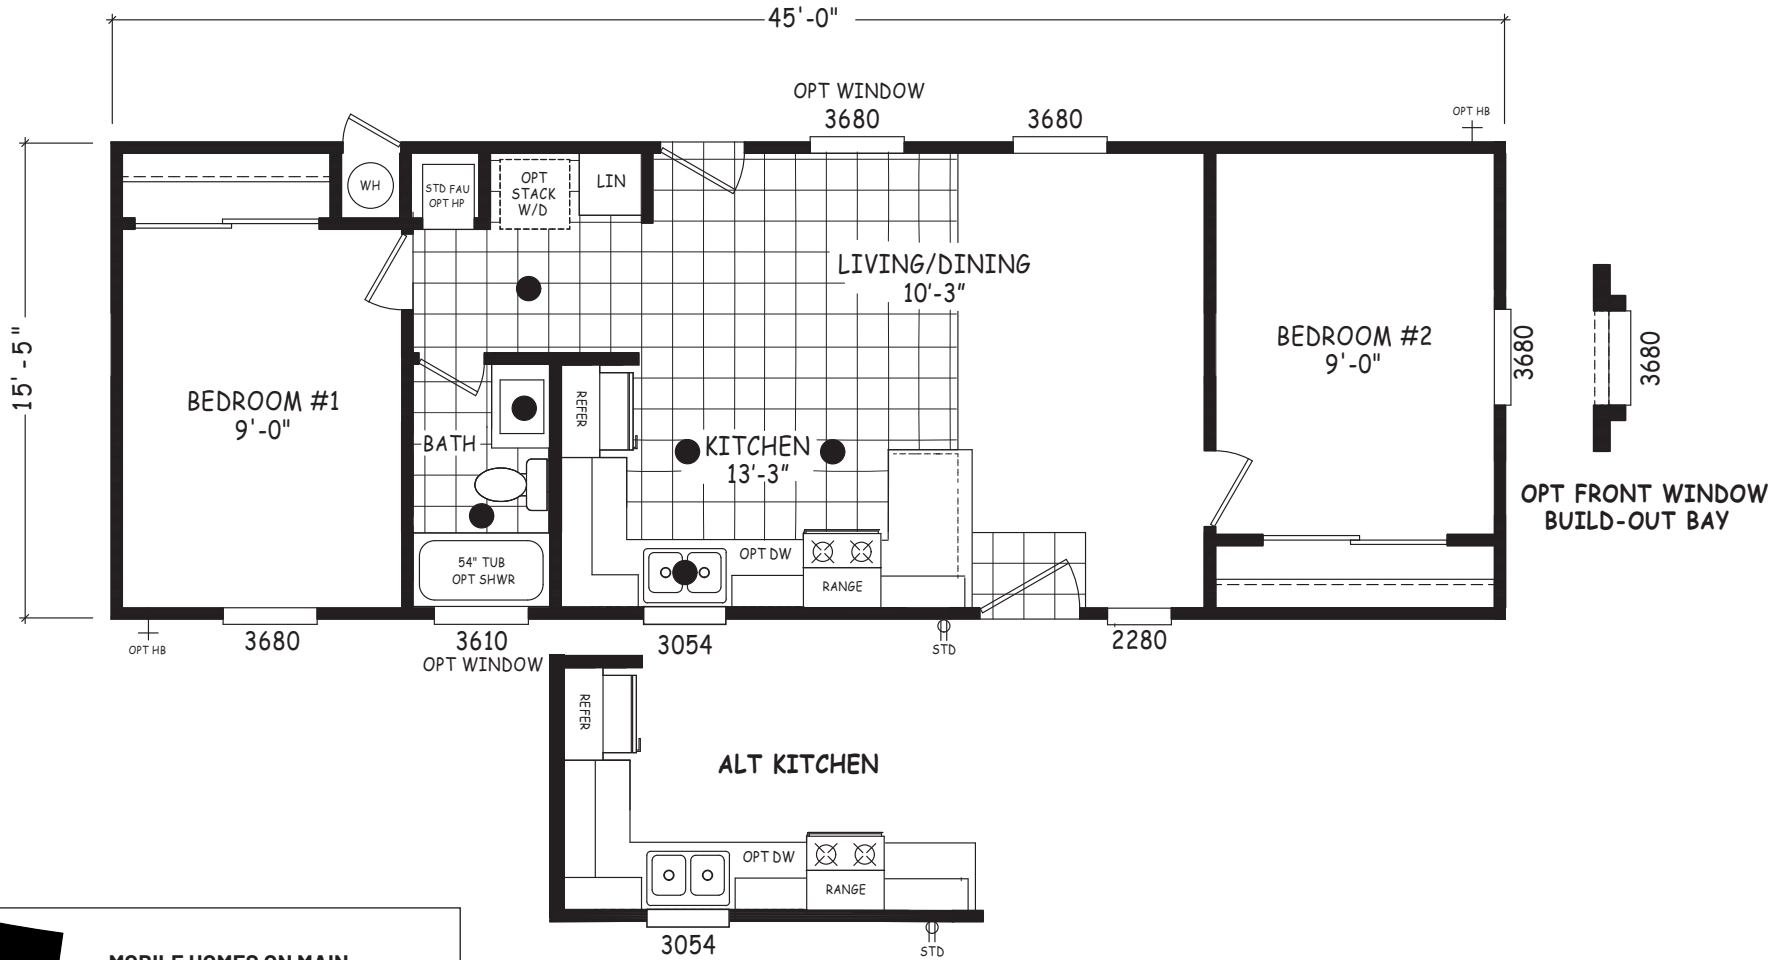

Easton

Encore Single Wide Series

694 SQ. FT. (Approximate) 2 Bedroom, 1 Bath

Last Updated: 6-30-25

MOBILE HOMES ON MAIN
8355 E. Main Street
Mesa, AZ 85207

MobileHomesOnMain.com | 1-800-750-8796

IMPORTANT: Alta Cima Corp reserves the right to modify, cancel or substitute products or features of this event at any time without prior notice or obligation. Pictures and other promotional materials are representative and may depict or contain floor plans, square footages, elevations, options, upgrades, extra design features, decorations, floor coverings, specialty light fixtures, custom paint and wall coverings, window treatments, landscaping, sound and alarm systems, furnishings, appliances, and other designer/decorator features and amenities that are not included as part of the home and/or may not be available at all locations. Home, pricing and community information is subject to change, and homes to prior sale, at any time without notice or obligation. ©2020 Alta Cima Corp. All rights reserved.