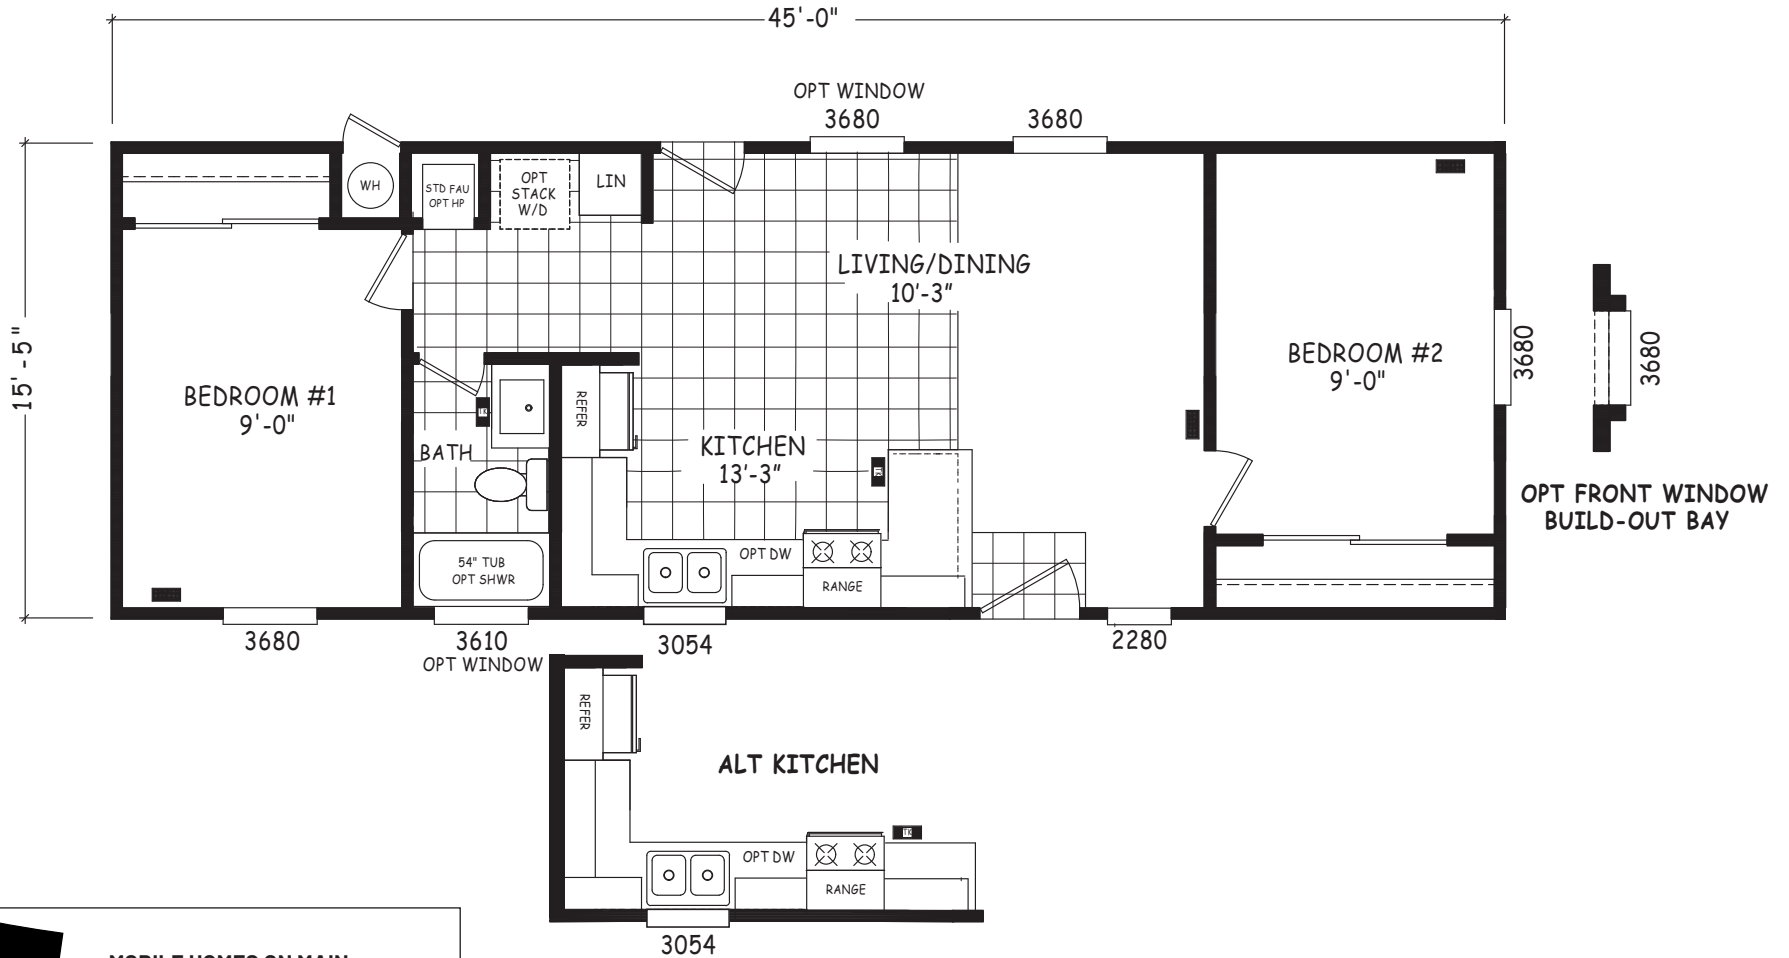

Easton

Encore Single Wide Series

694 SQ. FT. (Approximate) 2 Bedroom, 1 Bath

Last Updated: 12-8-22

MOBILE HOMES ON MAIN
8355 E. Main Street
Mesa, AZ 85207

MobileHomesOnMain.com | 1-800-750-8796

IMPORTANT: Alta Cima Corp reserves the right to modify, cancel or substitute products or features of this event at any time without prior notice or obligation. Pictures and other promotional materials are representative and may depict or contain floor plans, square footages, elevations, options, upgrades, extra design features, decorations, floor coverings, specialty light fixtures, custom paint and wall coverings, window treatments, landscaping, sound and alarm systems, furnishings, appliances, and other designer/decorator features and amenities that are not included as part of the home and/or may not be available at all locations. Home, pricing and community information is subject to change, and homes to prior sale, at any time without notice or obligation. ©2020 Alta Cima Corp. All rights reserved.