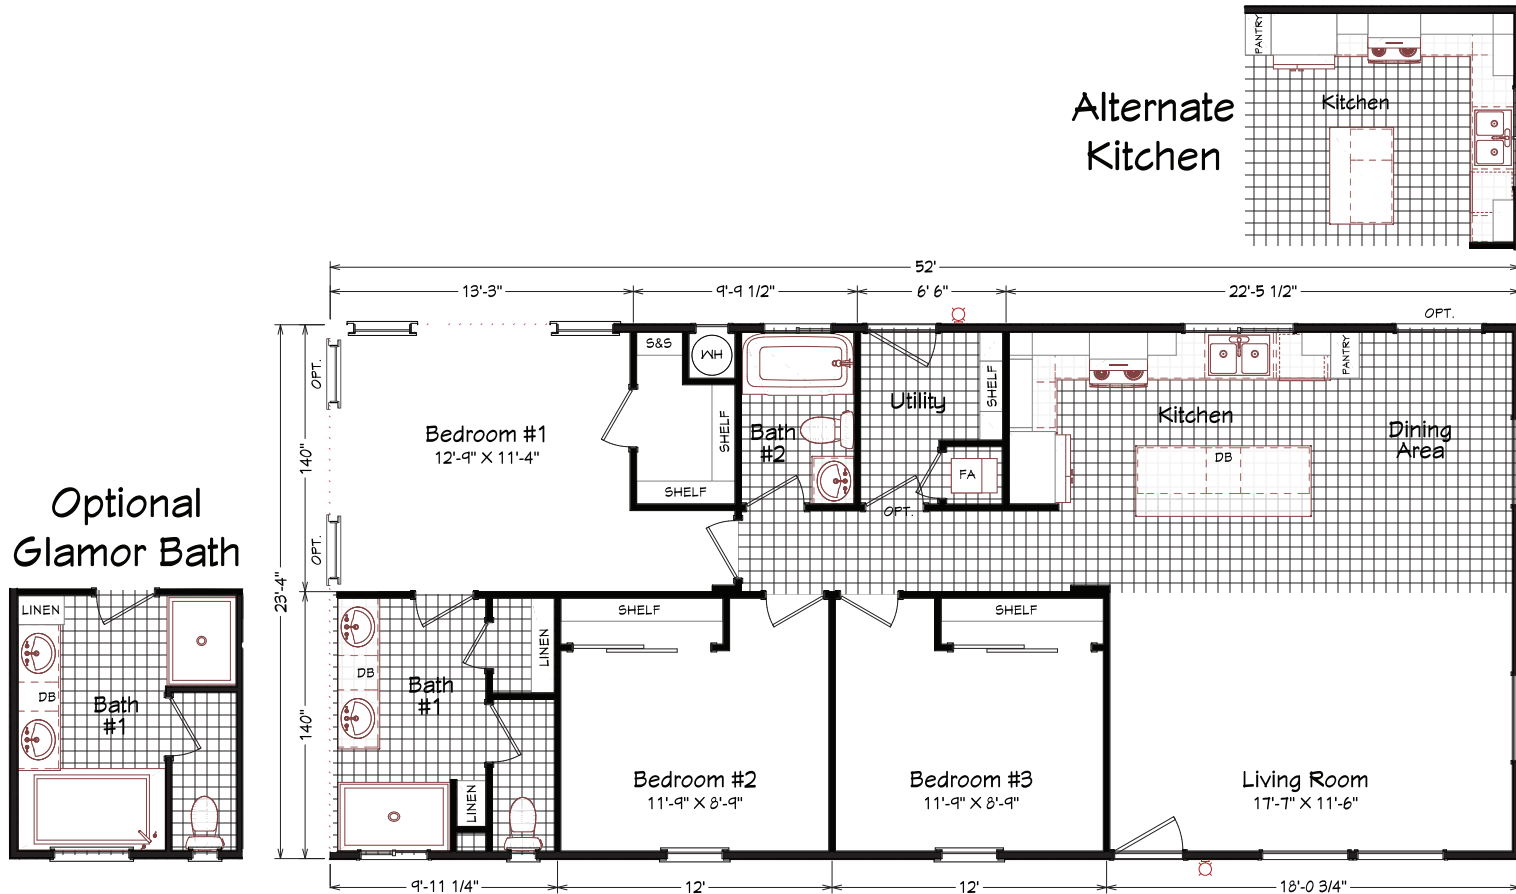

Elfrida

Coronado Series

1,213 SQ. FT. (Approximate) 3 Bedroom, 2 Bath

Last Updated: 11-1-22

MOBILE HOMES ON MAIN
8355 E. Main Street
Mesa, AZ 85207

MobileHomesOnMain.com | 1-800-750-8796

IMPORTANT: Alta Cima Corp reserves the right to modify, cancel or substitute products or features of this event at any time without prior notice or obligation. Pictures and other promotional materials are representative and may depict or contain floor plans, square footages, elevations, options, upgrades, extra design features, decorations, floor coverings, specialty light fixtures, custom paint and wall coverings, window treatments, landscaping, sound and alarm systems, furnishings, appliances, and other designer/decorator features and amenities that are not included as part of the home and/or may not be available at all locations. Home, pricing and community information is subject to change, and homes to prior sale, at any time without notice or obligation. ©2020 Alta Cima Corp. All rights reserved.