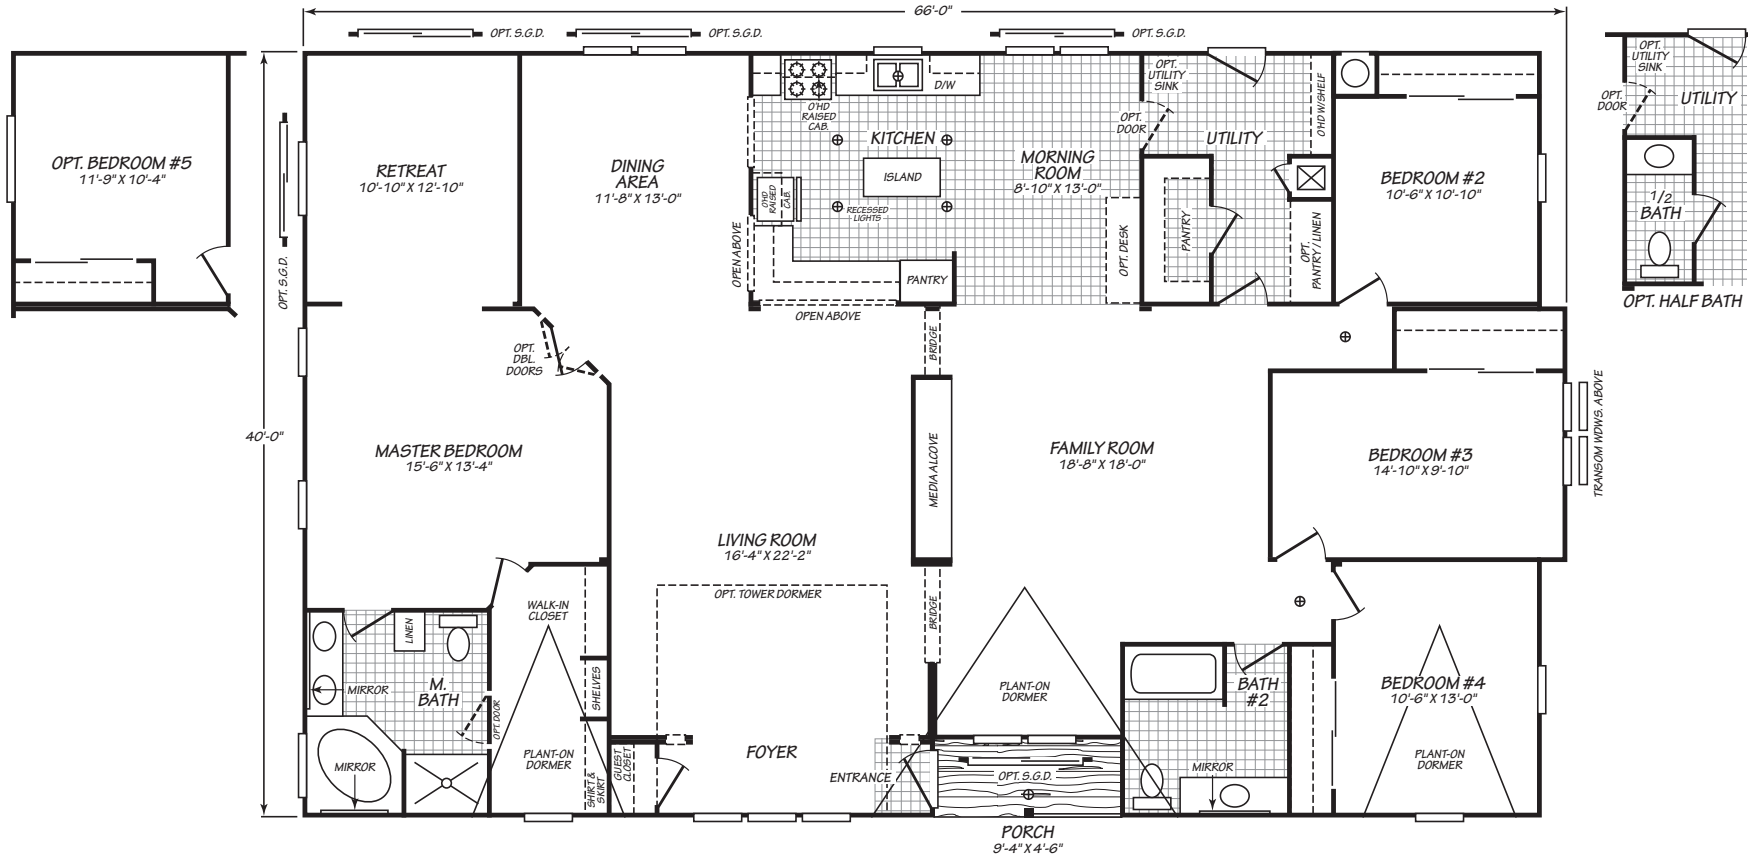

Elk Hill

Vogue II Series

2,563 SQ. FT. (Approximate) 4 Bedroom, 2 Bath

Last Updated: 10-30-23

MOBILE HOMES ON MAIN
8355 E. Main Street
Mesa, AZ 85207

MobileHomesOnMain.com | 1-800-750-8796

IMPORTANT: Alta Cima Corp reserves the right to modify, cancel or substitute products or features of this event at any time without prior notice or obligation. Pictures and other promotional materials are representative and may depict or contain floor plans, square footages, elevations, options, upgrades, extra design features, decorations, floor coverings, specialty light fixtures, custom paint and wall coverings, window treatments, landscaping, sound and alarm systems, furnishings, appliances, and other designer/decorator features and amenities that are not included as part of the home and/or may not be available at all locations. Home, pricing and community information is subject to change, and homes to prior sale, at any time without notice or obligation. ©2020 Alta Cima Corp. All rights reserved.