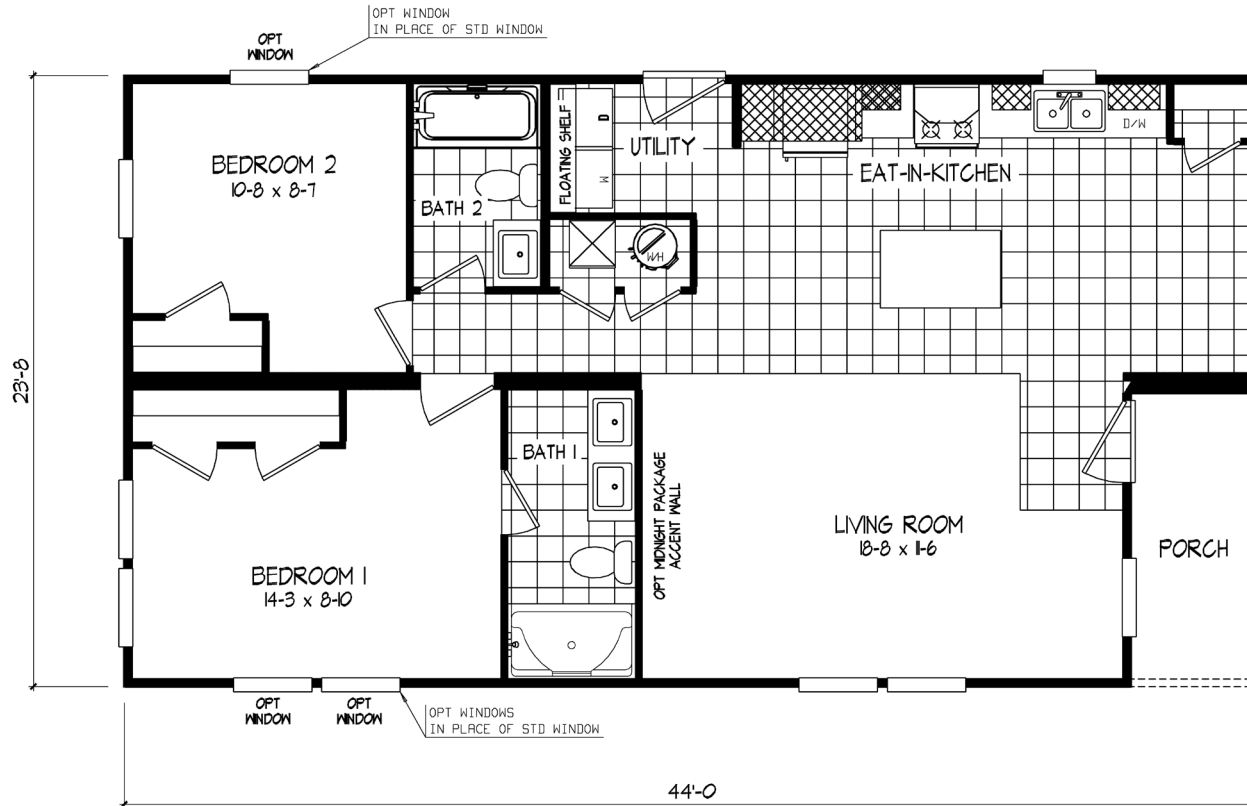

Emilee

Tempo Porch Series - Multi Section

982 SQ. FT. (Approximate) 2 Bedroom, 2 Bath

Last Updated: 2-25-25

MOBILE HOMES ON MAIN
8355 E. Main Street
Mesa, AZ 85207

MobileHomesOnMain.com | 1-800-750-8796

IMPORTANT: Alta Cima Corp reserves the right to modify, cancel or substitute products or features of this event at any time without prior notice or obligation. Pictures and other promotional materials are representative and may depict or contain floor plans, square footages, elevations, options, upgrades, extra design features, decorations, floor coverings, specialty light fixtures, custom paint and wall coverings, window treatments, landscaping, sound and alarm systems, furnishings, appliances, and other designer/decorator features and amenities that are not included as part of the home and/or may not be available at all locations. Home, pricing and community information is subject to change, and homes to prior sale, at any time without notice or obligation. ©2020 Alta Cima Corp. All rights reserved.