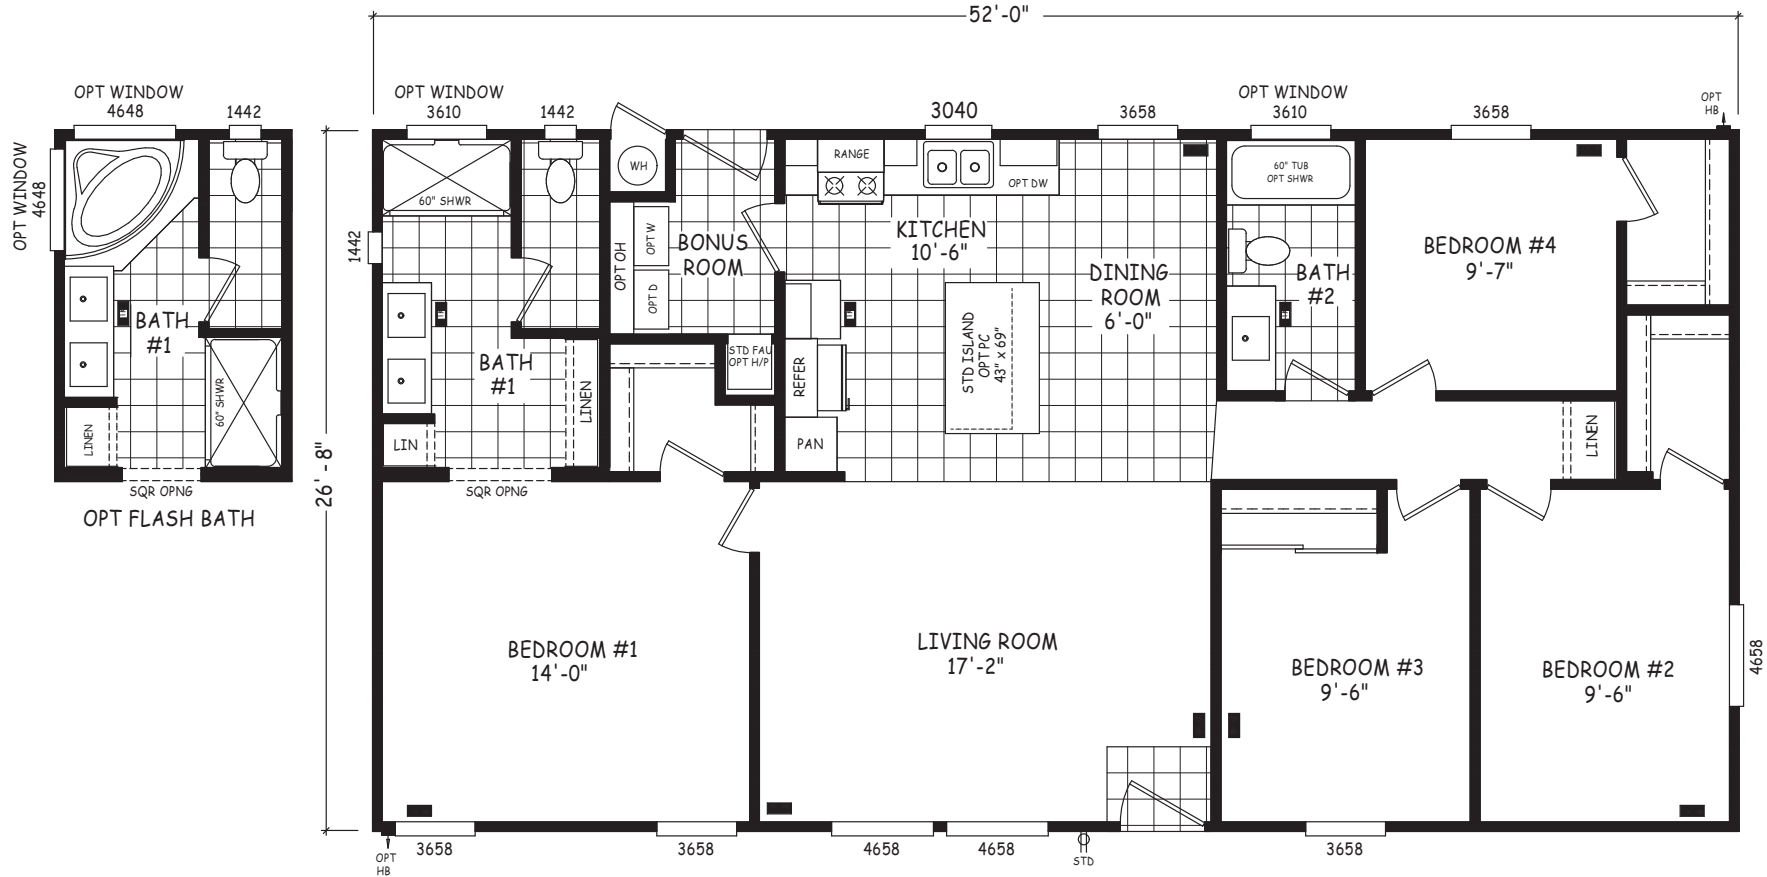

Flynn

Edge Series

1,387 SQ. FT. (Approximate) 4 Bedroom, 2 Bath

Last Updated: 5-21-24

MOBILE HOMES ON MAIN
8355 E. Main Street
Mesa, AZ 85207

MobileHomesOnMain.com | 1-800-750-8796

IMPORTANT: Alta Cima Corp reserves the right to modify, cancel or substitute products or features of this event at any time without prior notice or obligation. Pictures and other promotional materials are representative and may depict or contain floor plans, square footages, elevations, options, upgrades, extra design features, decorations, floor coverings, specialty light fixtures, custom paint and wall coverings, window treatments, landscaping, sound and alarm systems, furnishings, appliances, and other designer/decorator features and amenities that are not included as part of the home and/or may not be available at all locations. Home, pricing and community information is subject to change, and homes to prior sale, at any time without notice or obligation. ©2020 Alta Cima Corp. All rights reserved.