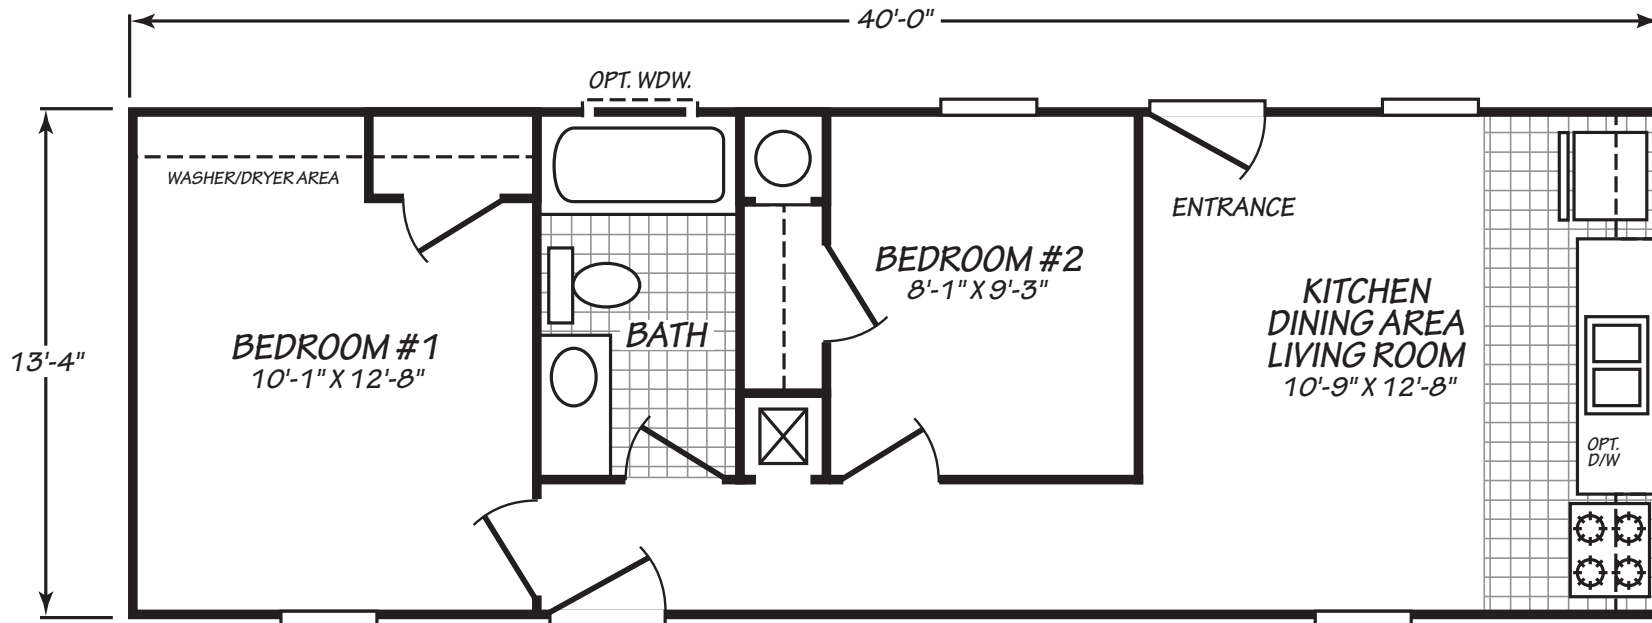

Folley 2

Canyon Lake Series

533 SQ. FT. (Approximate) 2 Bedrooms, 1 Baths

Last Updated: 8-10-21

MOBILE HOMES ON MAIN
8355 E. Main Street
Mesa, AZ 85207

MobileHomesOnMain.com | 1-800-750-8796

IMPORTANT: Alta Cima Corp reserves the right to modify, cancel or substitute products or features of this event at any time without prior notice or obligation. Pictures and other promotional materials are representative and may depict or contain floor plans, square footages, elevations, options, upgrades, extra design features, decorations, floor coverings, specialty light fixtures, custom paint and wall coverings, window treatments, landscaping, sound and alarm systems, furnishings, appliances, and other designer/decorator features and amenities that are not included as part of the home and/or may not be available at all locations. Home, pricing and community information is subject to change, and homes to prior sale, at any time without notice or obligation. ©2020 Alta Cima Corp. All rights reserved.