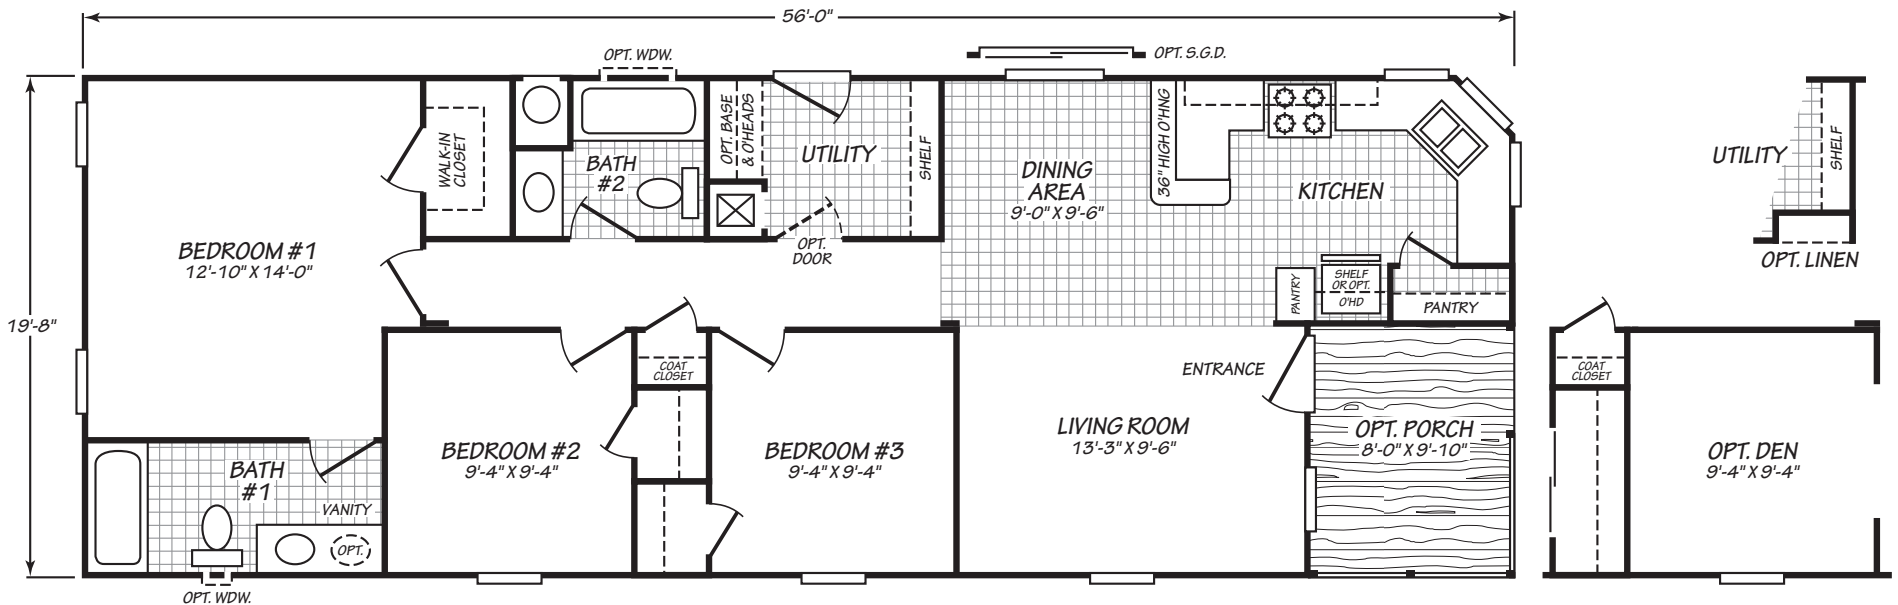

# Franklin

Canyon Lake Series

1,021 SQ. FT. (Approximate) 3 Bedrooms, 2 Baths

Last Updated: 10-11-24

**MOBILE HOMES ON MAIN**  
8355 E. Main Street  
Mesa, AZ 85207

**MobileHomesOnMain.com | 1-800-750-8796**