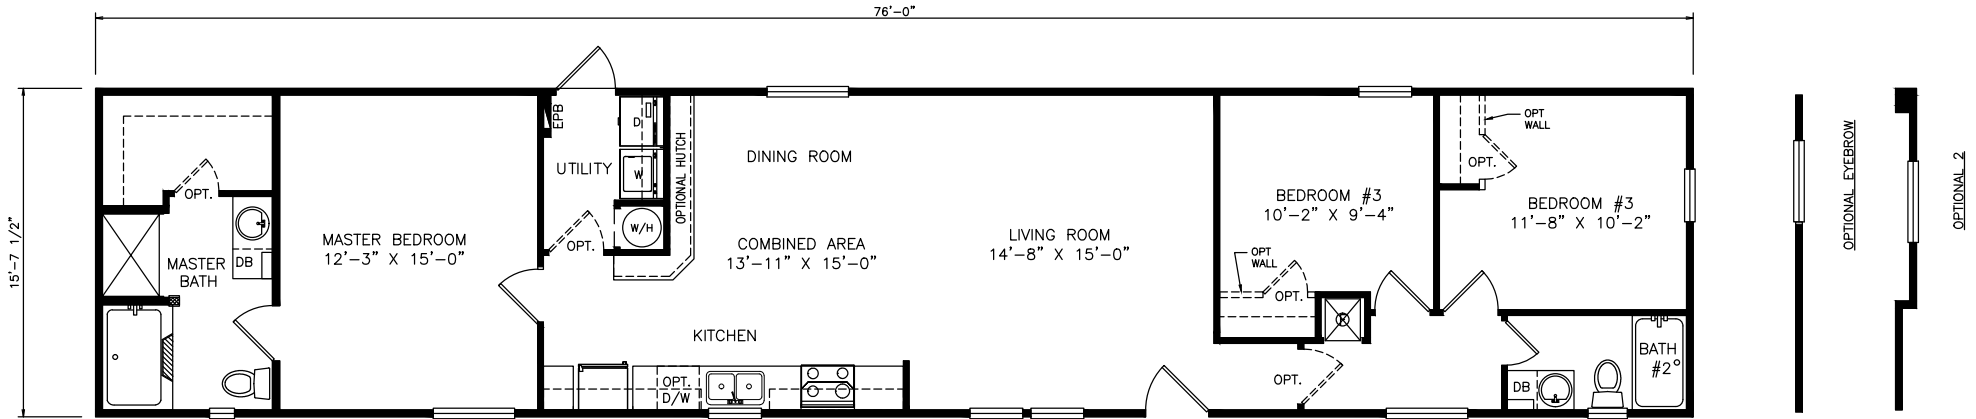

Gardendale

Heritage Series - Single Section

1,193 SQ. FT. (Approximate) 3 Bedrooms, 2 Baths

Last Updated: 6-22-21

MOBILE HOMES ON MAIN
8355 E. Main Street
Mesa, AZ 85207

MobileHomesOnMain.com | 1-800-750-8796