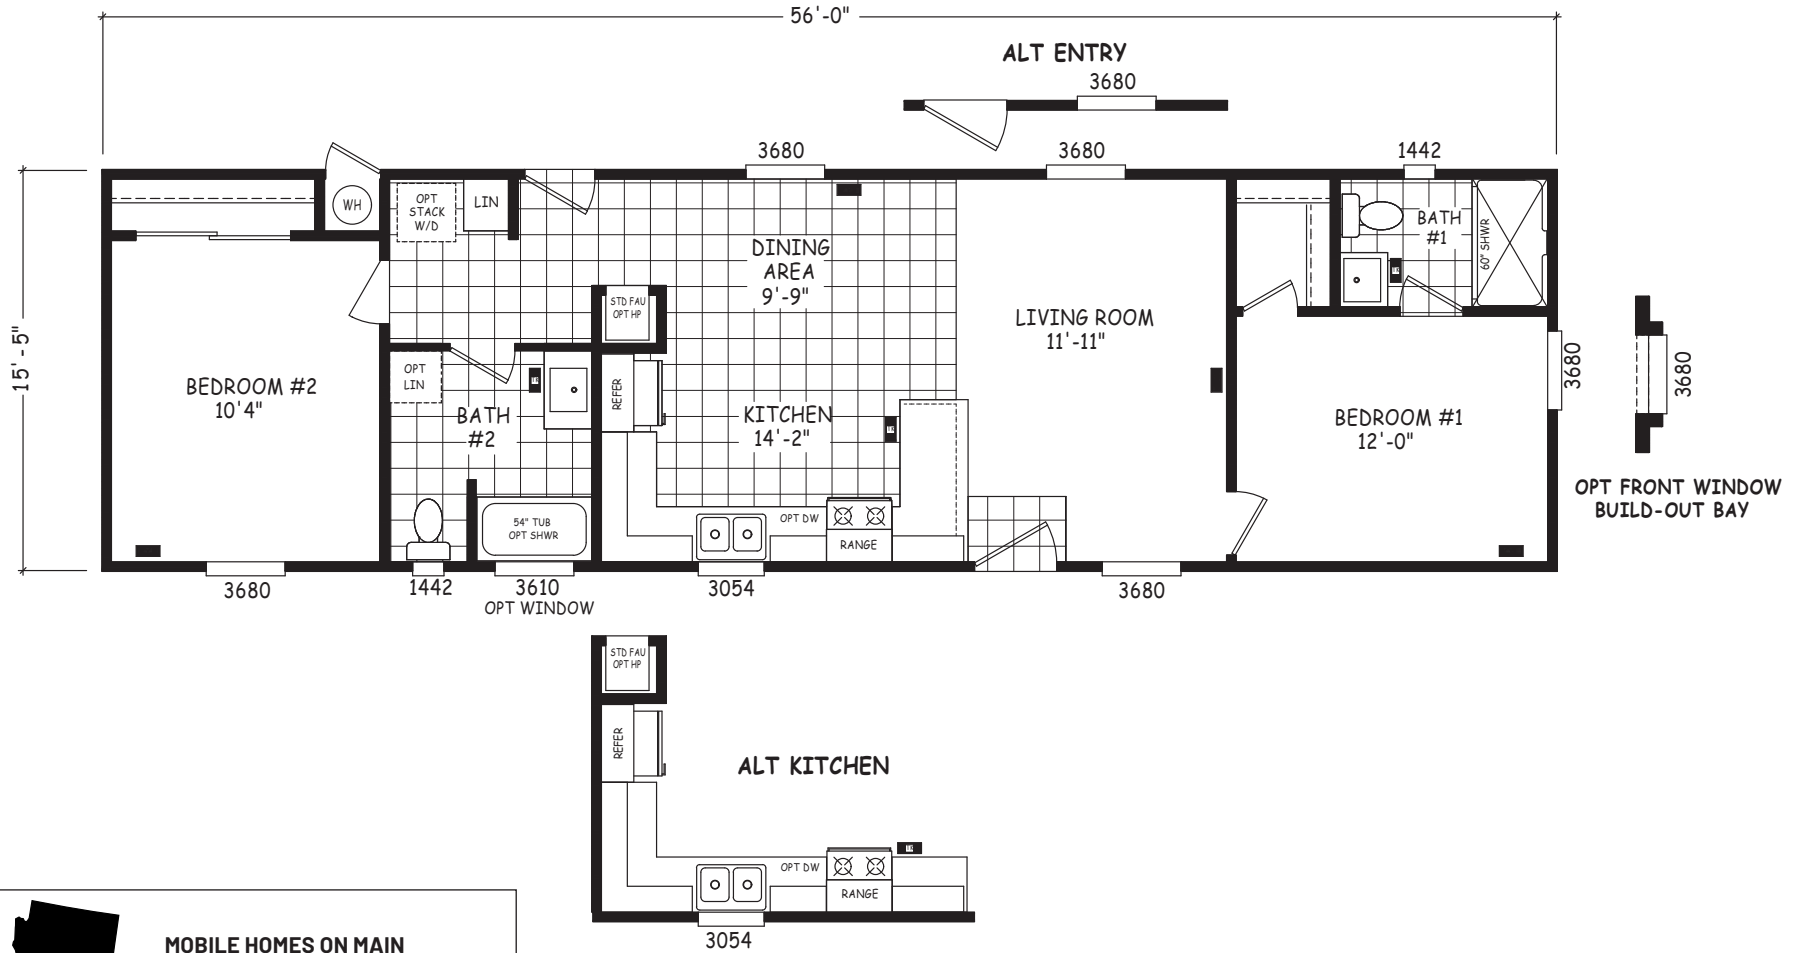

Garett

Encore Single Wide Series

864 SQ. FT. (Approximate) 2 Bedroom, 2 Bath

Last Updated: 12-8-22

MOBILE HOMES ON MAIN
8355 E. Main Street
Mesa, AZ 85207

MobileHomesOnMain.com | 1-800-750-8796

IMPORTANT: Alta Cima Corp reserves the right to modify, cancel or substitute products or features of this event at any time without prior notice or obligation. Pictures and other promotional materials are representative and may depict or contain floor plans, square footages, elevations, options, upgrades, extra design features, decorations, floor coverings, specialty light fixtures, custom paint and wall coverings, window treatments, landscaping, sound and alarm systems, furnishings, appliances, and other designer/decorator features and amenities that are not included as part of the home and/or may not be available at all locations. Home, pricing and community information is subject to change, and homes to prior sale, at any time without notice or obligation. ©2020 Alta Cima Corp. All rights reserved.