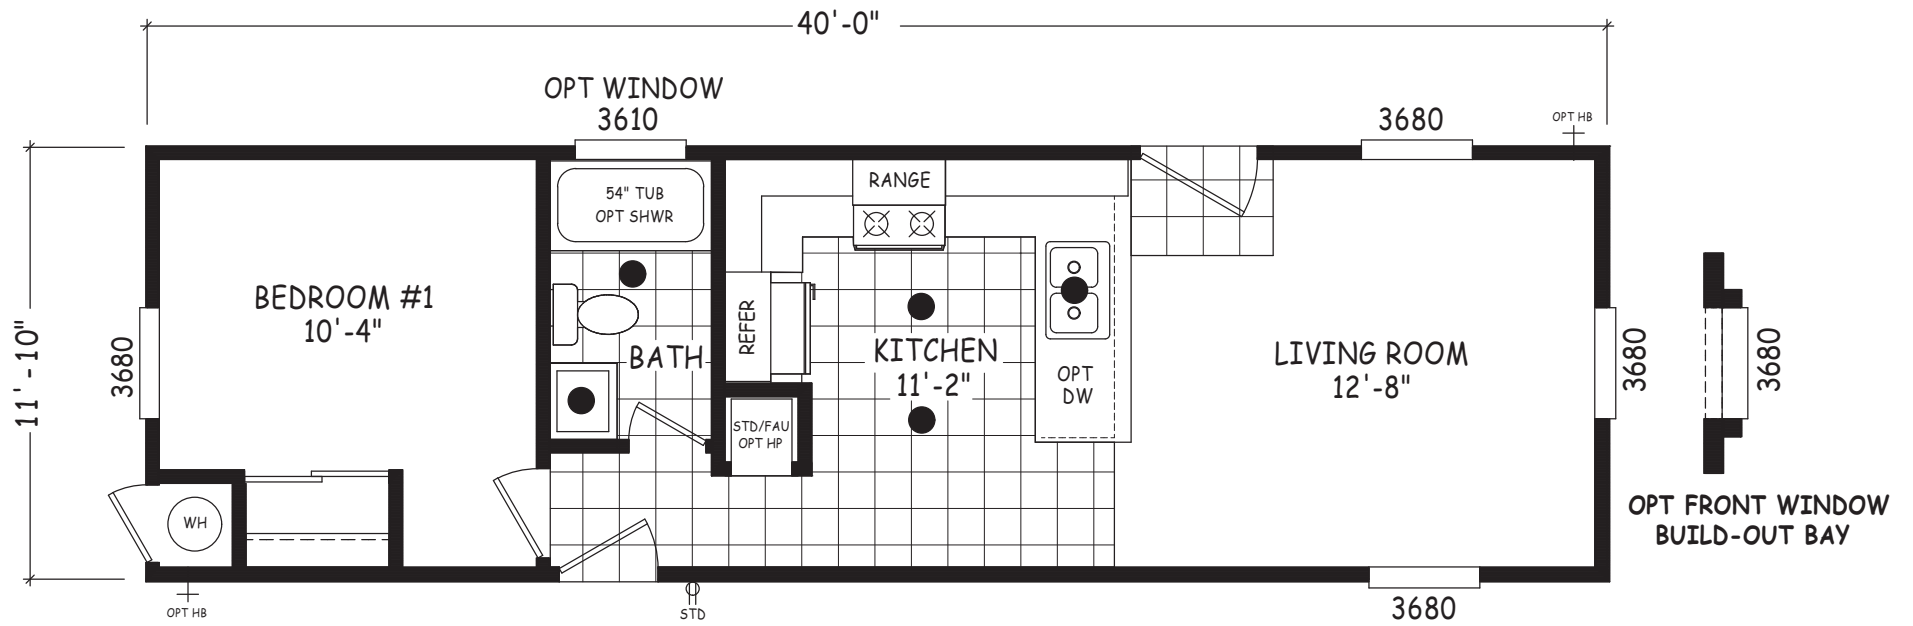

Glen

Encore Single Wide Series

467 SQ. FT. (Approximate) 1 Bedroom, 1 Bath

Last Updated: 6-30-25

MOBILE HOMES ON MAIN
8355 E. Main Street
Mesa, AZ 85207

MobileHomesOnMain.com | 1-800-750-8796

IMPORTANT: Alta Cima Corp reserves the right to modify, cancel or substitute products or features of this event at any time without prior notice or obligation. Pictures and other promotional materials are representative and may depict or contain floor plans, square footages, elevations, options, upgrades, extra design features, decorations, floor coverings, specialty light fixtures, custom paint and wall coverings, window treatments, landscaping, sound and alarm systems, furnishings, appliances, and other designer/decorator features and amenities that are not included as part of the home and/or may not be available at all locations. Home, pricing and community information is subject to change, and homes to prior sale, at any time without notice or obligation. ©2020 Alta Cima Corp. All rights reserved.