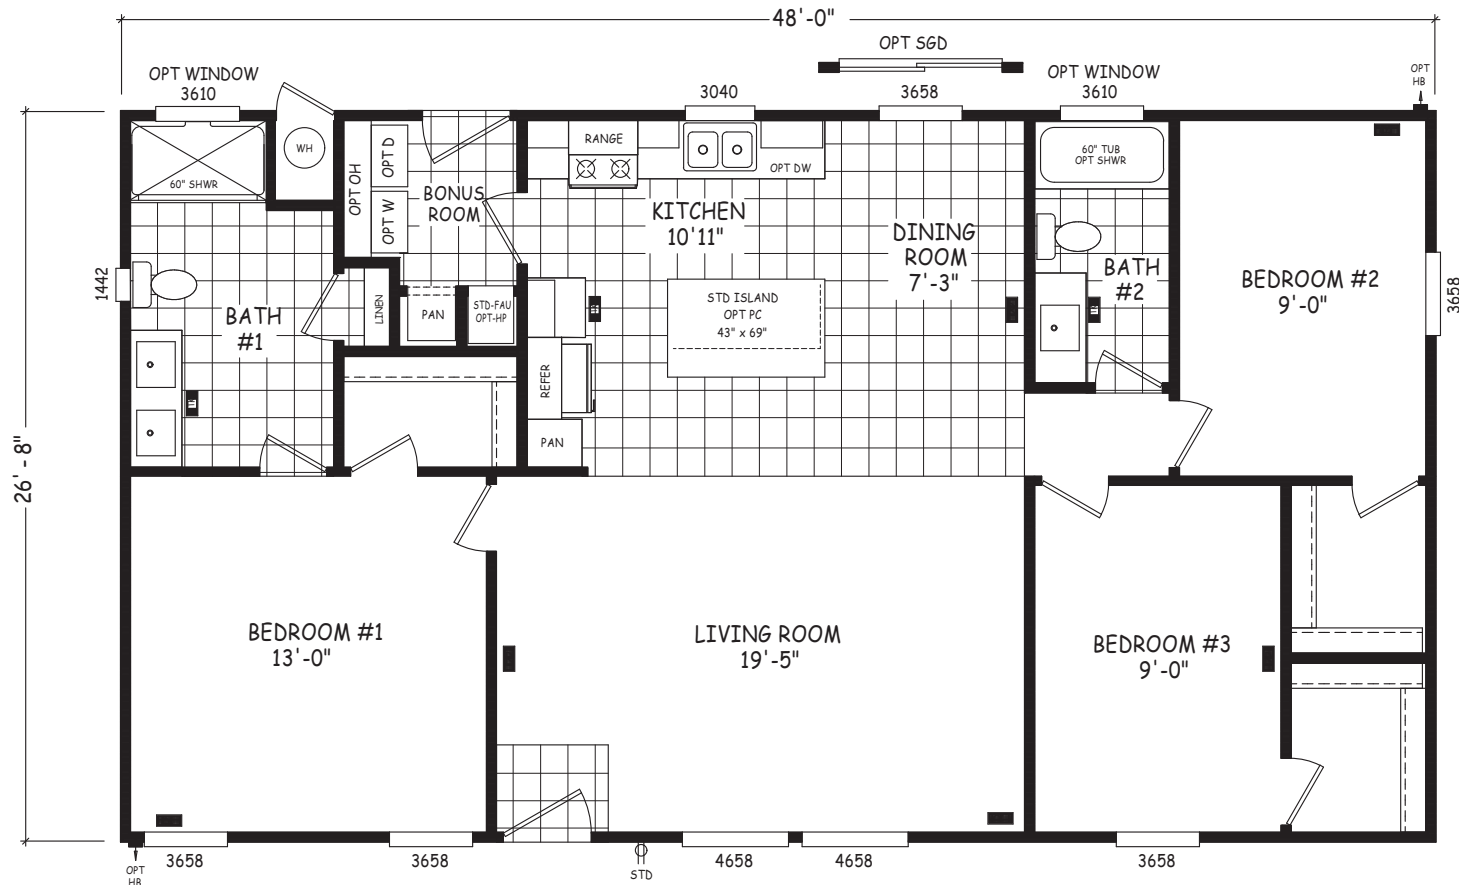

Glynnton

Edge Series

1,280 SQ. FT. (Approximate) 3 Bedroom, 2 Bath

Last Updated: 5-21-24

MOBILE HOMES ON MAIN
8355 E. Main Street
Mesa, AZ 85207

MobileHomesOnMain.com | 1-800-750-8796

IMPORTANT: Alta Cima Corp reserves the right to modify, cancel or substitute products or features of this event at any time without prior notice or obligation. Pictures and other promotional materials are representative and may depict or contain floor plans, square footages, elevations, options, upgrades, extra design features, decorations, floor coverings, specialty light fixtures, custom paint and wall coverings, window treatments, landscaping, sound and alarm systems, furnishings, appliances, and other designer/decorator features and amenities that are not included as part of the home and/or may not be available at all locations. Home, pricing and community information is subject to change, and homes to prior sale, at any time without notice or obligation. ©2020 Alta Cima Corp. All rights reserved.