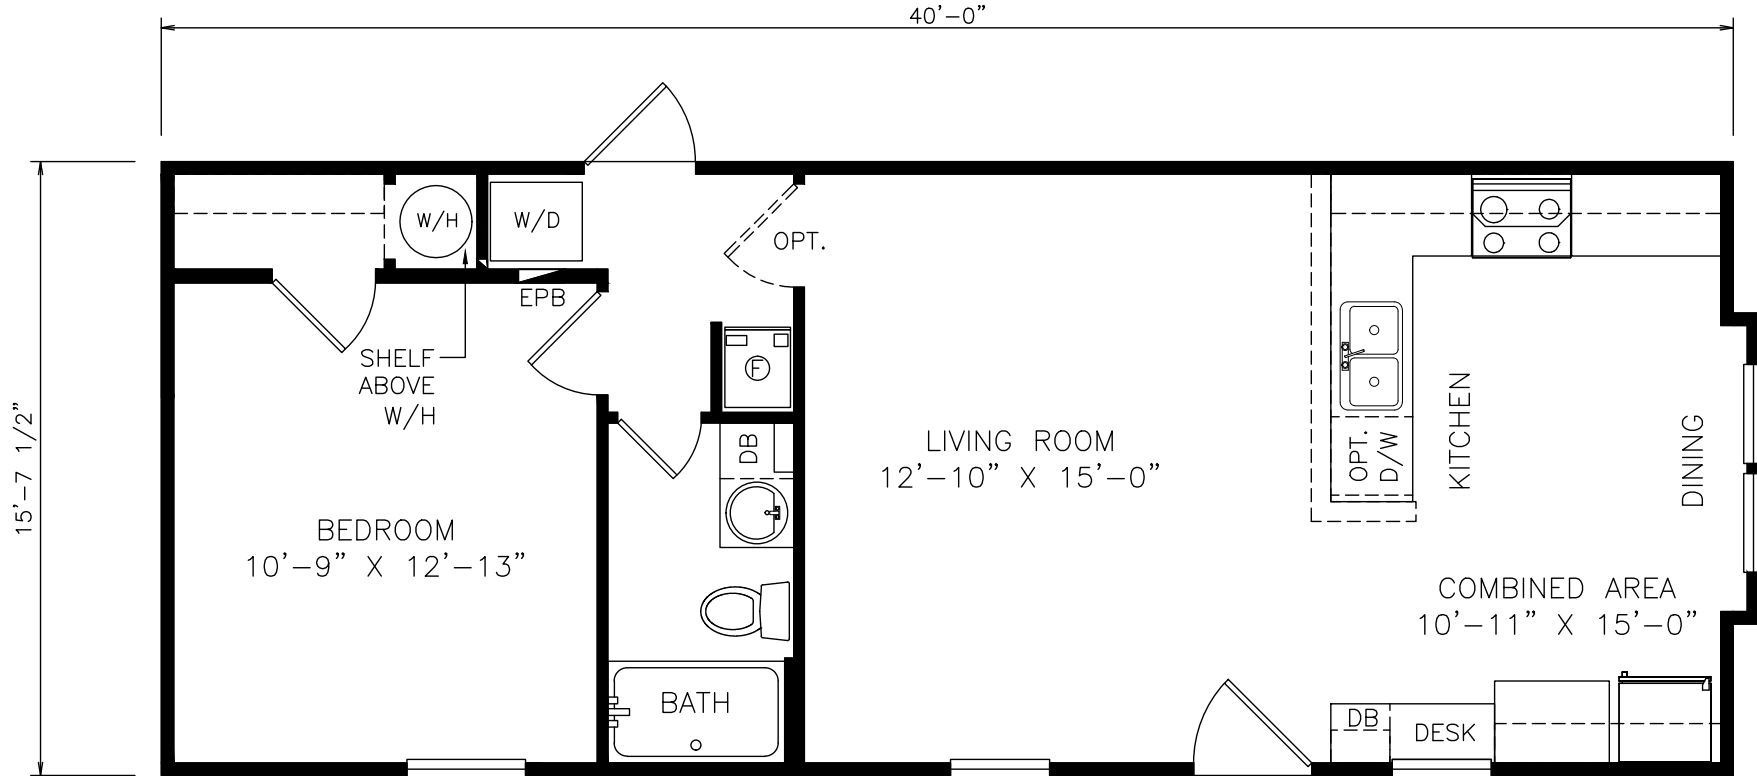

Goliad

Heritage Series - Single Section

634 SQ. FT. (Approximate) 1 Bedroom, 1 Bath

Last Updated: 6-22-21

MOBILE HOMES ON MAIN
8355 E. Main Street
Mesa, AZ 85207

MobileHomesOnMain.com | 1-800-750-8796

IMPORTANT: Alta Cima Corp reserves the right to modify, cancel or substitute products or features of this event at any time without prior notice or obligation. Pictures and other promotional materials are representative and may depict or contain floor plans, square footages, elevations, options, upgrades, extra design features, decorations, floor coverings, specialty light fixtures, custom paint and wall coverings, window treatments, landscaping, sound and alarm systems, furnishings, appliances, and other designer/decorator features and amenities that are not included as part of the home and/or may not be available at all locations. Home, pricing and community information is subject to change, and homes to prior sale, at any time without notice or obligation. ©2020 Alta Cima Corp. All rights reserved.