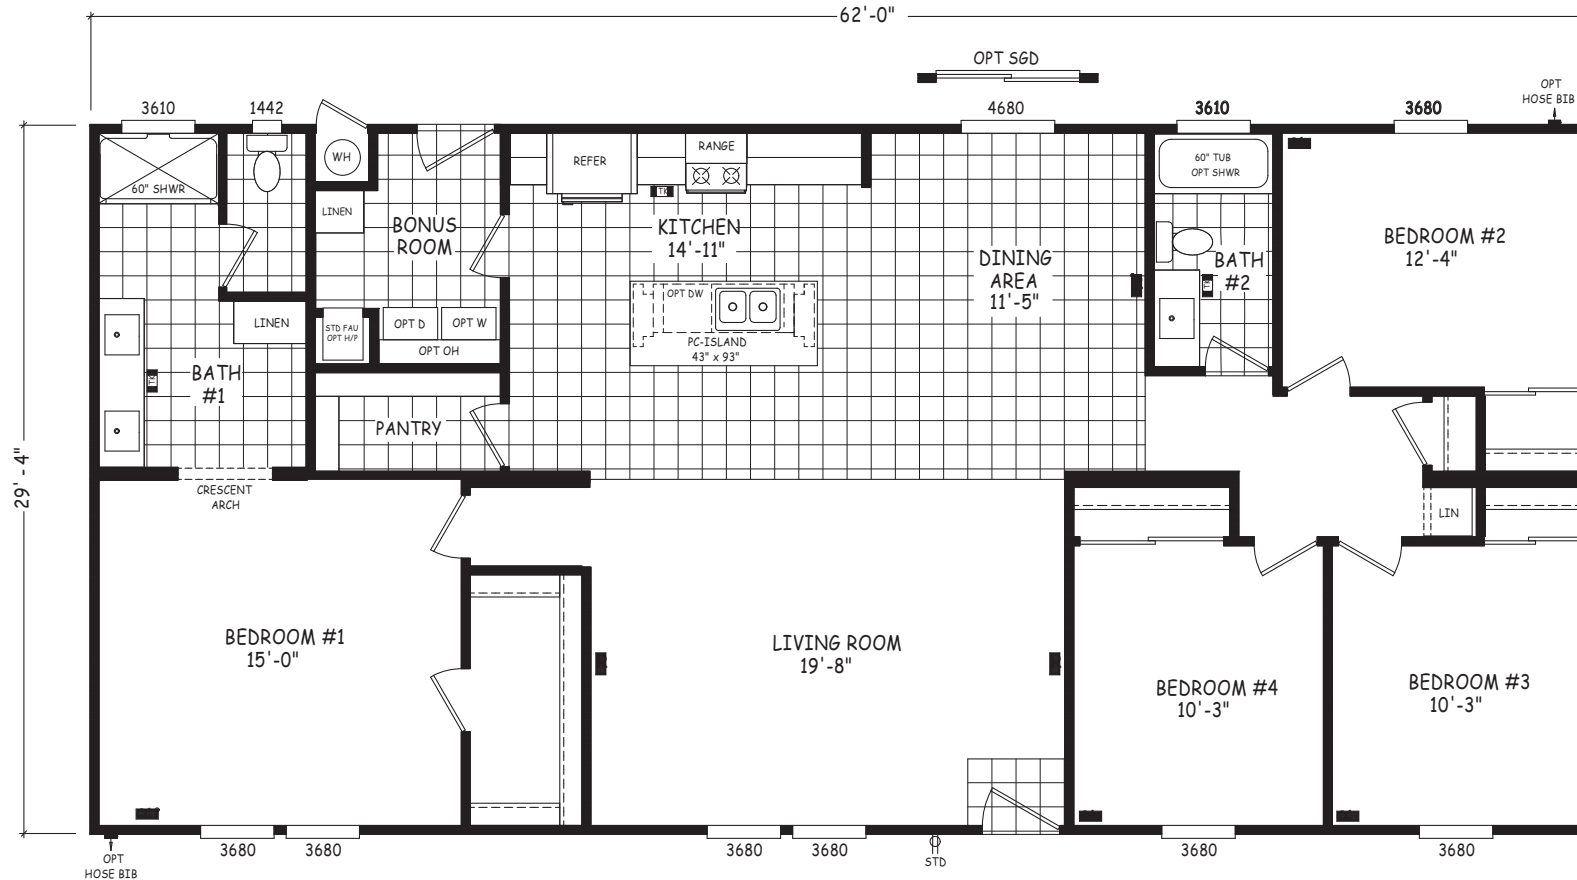

Gregson

Pinnacle Series

1,818 SQ. FT. (Approximate) 4 Bedroom, 2 Bath

Last Updated: 8-22-22

MOBILE HOMES ON MAIN
8355 E. Main Street
Mesa, AZ 85207

MobileHomesOnMain.com | 1-800-750-8796

IMPORTANT: Alta Cima Corp reserves the right to modify, cancel or substitute products or features of this event at any time without prior notice or obligation. Pictures and other promotional materials are representative and may depict or contain floor plans, square footages, elevations, options, upgrades, extra design features, decorations, floor coverings, specialty light fixtures, custom paint and wall coverings, window treatments, landscaping, sound and alarm systems, furnishings, appliances, and other designer/decorator features and amenities that are not included as part of the home and/or may not be available at all locations. Home, pricing and community information is subject to change, and homes to prior sale, at any time without notice or obligation. ©2020 Alta Cima Corp. All rights reserved.