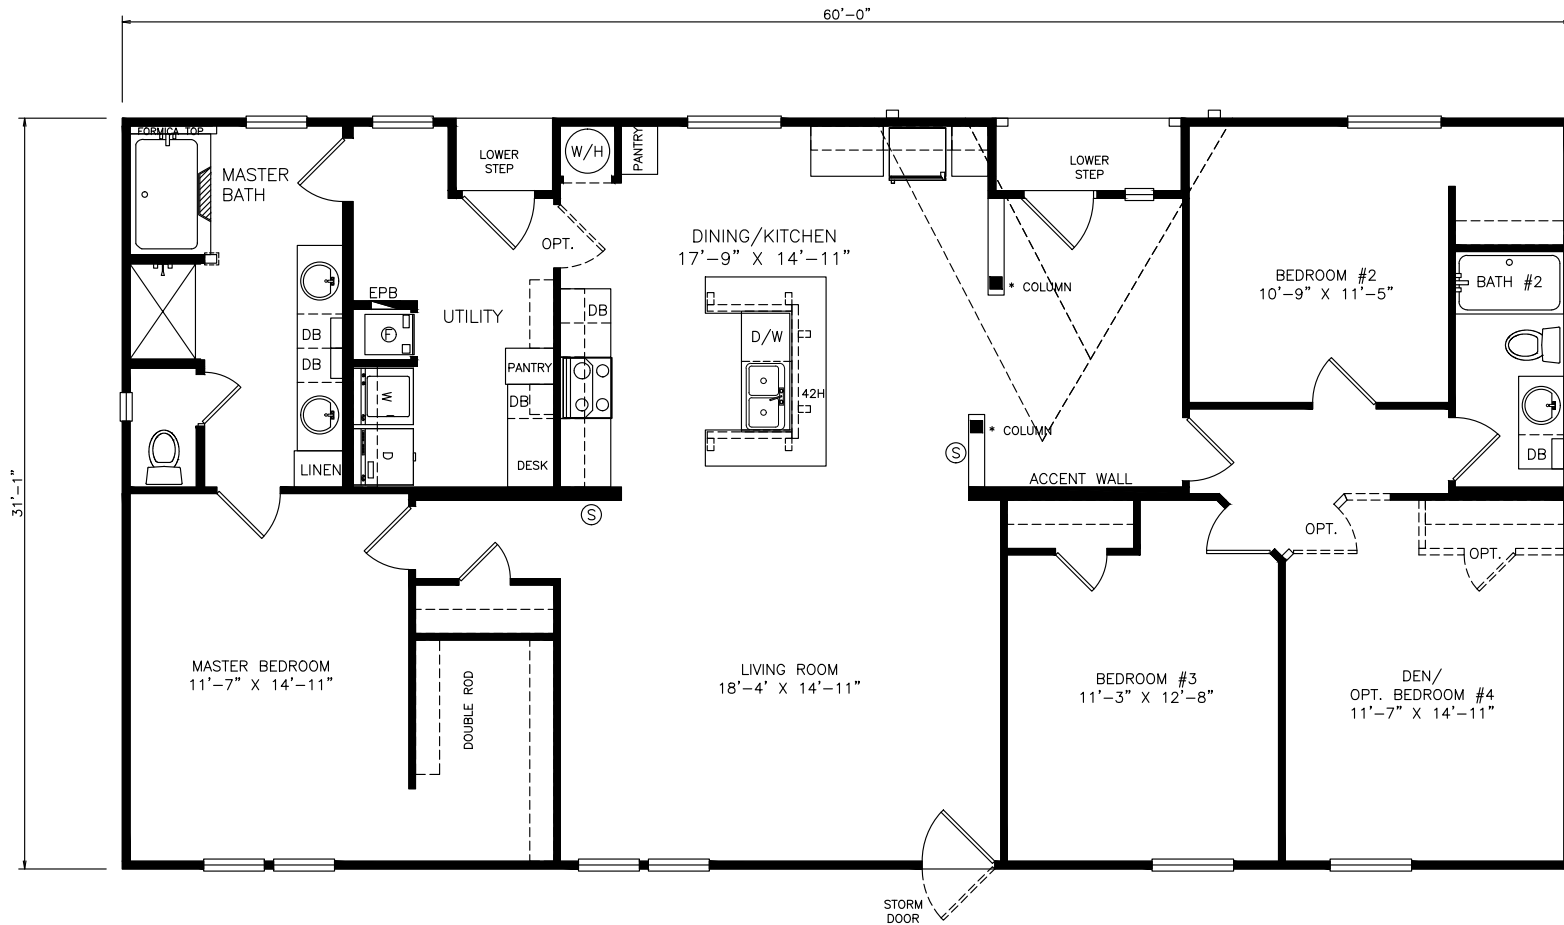

Grigg

Heritage Series - Multi Section

1,865 SQ. FT. (Approximate) 3 Bedrooms, 2 Baths

Last Updated: 6-23-21

MOBILE HOMES ON MAIN
8355 E. Main Street
Mesa, AZ 85207

MobileHomesOnMain.com | 1-800-750-8796

IMPORTANT: Alta Cima Corp reserves the right to modify, cancel or substitute products or features of this event at any time without prior notice or obligation. Pictures and other promotional materials are representative and may depict or contain floor plans, square footages, elevations, options, upgrades, extra design features, decorations, floor coverings, specialty light fixtures, custom paint and wall coverings, window treatments, landscaping, sound and alarm systems, furnishings, appliances, and other designer/decorator features and amenities that are not included as part of the home and/or may not be available at all locations. Home, pricing and community information is subject to change, and homes to prior sale, at any time without notice or obligation. ©2020 Alta Cima Corp. All rights reserved.