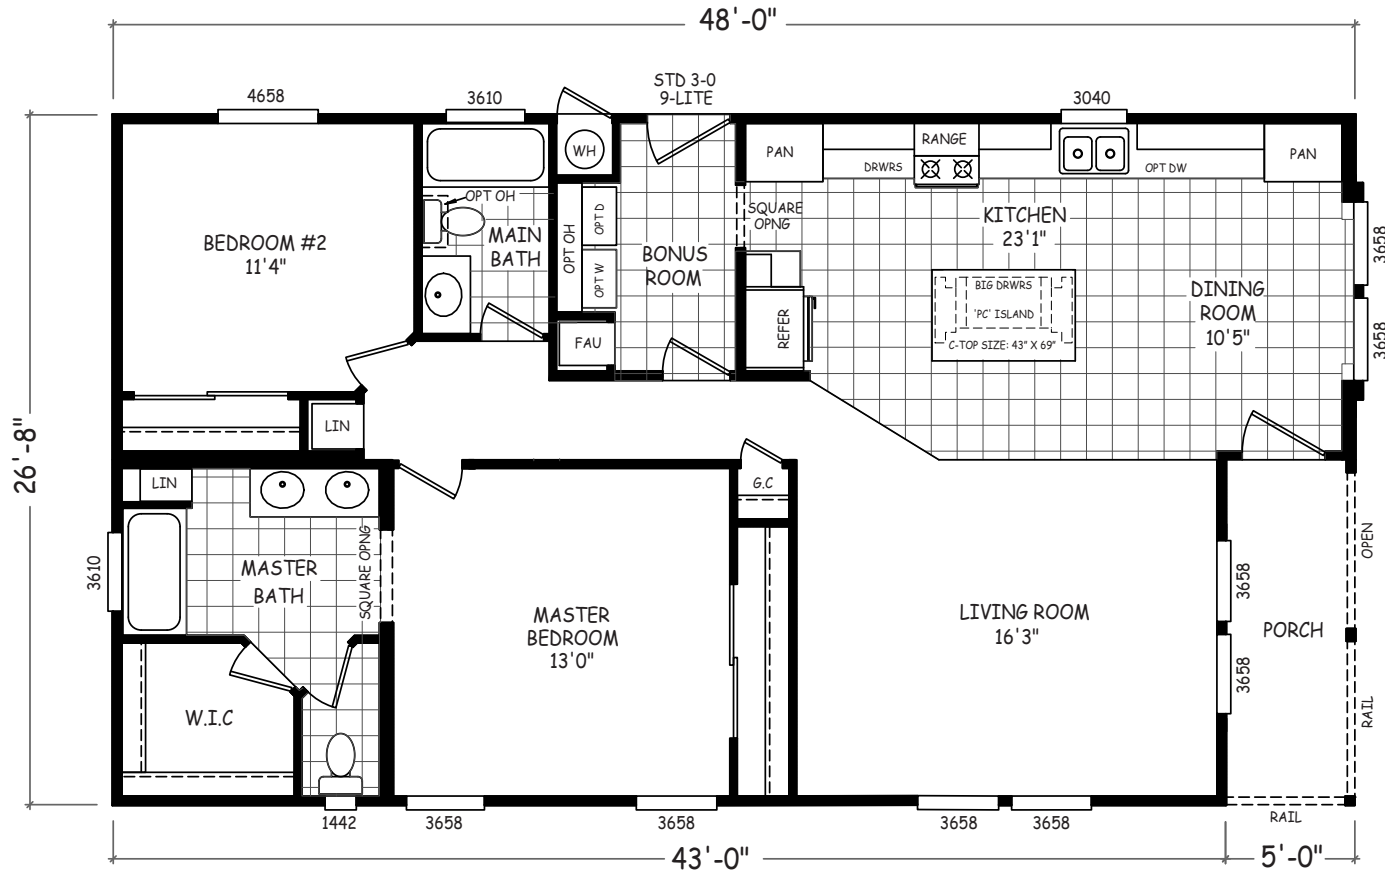

Hagood

Sedona Ridge Classic Series

1,280 SQ. FT. (Approximate) 2 Bedroom, 2 Bath

Last Updated: 2-2-23

MOBILE HOMES ON MAIN
8355 E. Main Street
Mesa, AZ 85207

MobileHomesOnMain.com | 1-800-750-8796

IMPORTANT: Alta Cima Corp reserves the right to modify, cancel or substitute products or features of this event at any time without prior notice or obligation. Pictures and other promotional materials are representative and may depict or contain floor plans, square footages, elevations, options, upgrades, extra design features, decorations, floor coverings, specialty light fixtures, custom paint and wall coverings, window treatments, landscaping, sound and alarm systems, furnishings, appliances, and other designer/decorator features and amenities that are not included as part of the home and/or may not be available at all locations. Home, pricing and community information is subject to change, and homes to prior sale, at any time without notice or obligation. ©2020 Alta Cima Corp. All rights reserved.